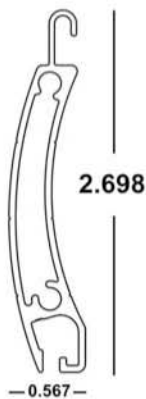

58MM BERTHA™ END RETENTION SYSTEM (ER)

Code Approvals: FBC (non-HVHZ); Open Back Slat: FBC (non-HVHZ), TDI, IBC/IRC

58mm BERTHA™ ER SLAT

Vented x 21'
40-COLOR-810PC
Vented x 24'
40-COLOR-805PC
Available in White (WH), Ivory (IV), Bronze (MB) and Beige (BG)

58mm BERTHA™ ER VIEW PORT SLAT x 24'

40-COLOR-805 PCVP 1 x 2 Window