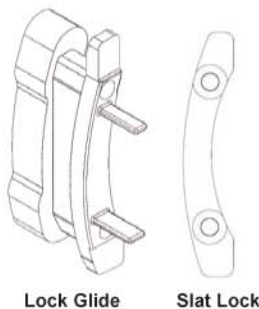

BERTHA™ SLAT LOCK

(Non-ER)
40-63-798
boxed - 1000 pcs

3" BERTHA™ ER TRACK x 24'

Felt: 41-HV-320
40-COLOR-824PC White
Available in White (WH), Ivory (IV), Bronze (MB) and Beige (BG)