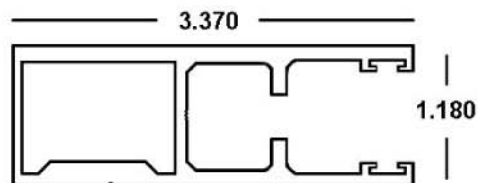

3" BERTHA™ HEAVY DUTY ER TRACK x 24'

Felt: 41-HV-320
40-COLOR-825PC
Available in White (WH), Ivory (IV), Bronze (MB) and Beige (BG)