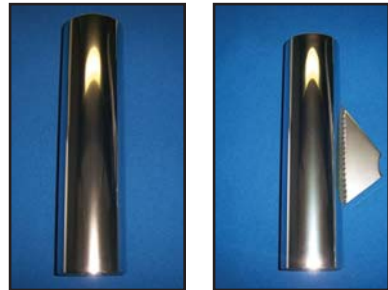

Rod Holders *All Rod Holders include PVC or Vinyl Liner and Bolt unless otherwise noted.*

15 degree Weld On Rod Holder (w/ 1-1/2" Oval Bracket with Welded Pin)

<u>Stock Code</u>	<u>Size In Inches</u>	<u>Liner</u>	<u>Bracket</u>
W00802A-SL	8-1/2 long	PVC	Angle Cut

15 degree Weld On

8-1/2" Straight Rod Holder

<u>Stock Code</u>	<u>Size In Inches</u>	<u>Color</u>	<u>Liner</u>	<u>Bracket</u>
WOP802-SL	8-1/2 long	Silver	PVC	w/o Blade, w/Welded Pin
WOT8202-SL	8-1/2 long	Silver	PVC	w/ 3/8" T-Top Wedge for 1" pipe w/Welded Pin

8.5 degree Straight
Left: No Blade
Right: 3/8" T-Top Wedge

8-1/2" Swedged/Flared Rod Holder (w/Welded Pin)

<u>Stock Code</u>	<u>Size</u>	<u>Finish</u>	<u>Liner</u>	<u>Bracket</u>
WOP801-SL	8-1/2 long	Silver	PVC	w/o Blade, w/Welded Pin
WOP801-GL	8-1/2 long	Gold	PVC	w/o Blade, w/Welded Pin
WOT8201-SL	8-1/2 long	Silver	PVC	w/ 3/8" T-Top Wedge for 1" pipe w/Welded Pin