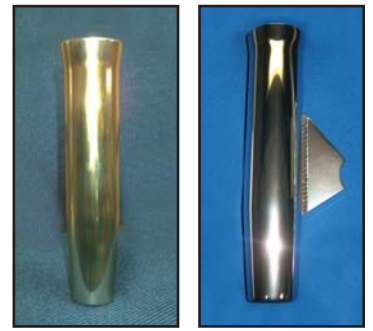

10" Swedged/Flared Rod Holder w/Welded Pin

<u>Stock Code</u>	<u>Finish</u>	<u>Description</u>
WOPE-SL	Silver	10" Swedged/Flared w/Welded Pin, No Blade
WOPE-GL	Gold	10" Swedged/Flared w/Welded Pin, No Blade
WOPE-MF	Mill Finish	10" Swedged/Flared w/Welded Pin, No Blade w/ Flared Liner <i>(finish to be applied by fabricator)</i>
WOPE1001ET-SL	Silver	10" Swedged/Flared R.H. w/Welded Pin & Liners 3/8" Wedge for 1" Pipe
WOPE1001ET-GL	Gold	10" Swedged/Flared R.H. w/Welded Pin & Liners 3/8" Wedge for 1" Pipe
WOL1001-SL	Silver	10" Swedged/Flared w/Long Wedge w/Liner & Welded Pin; 1/4" Wedge