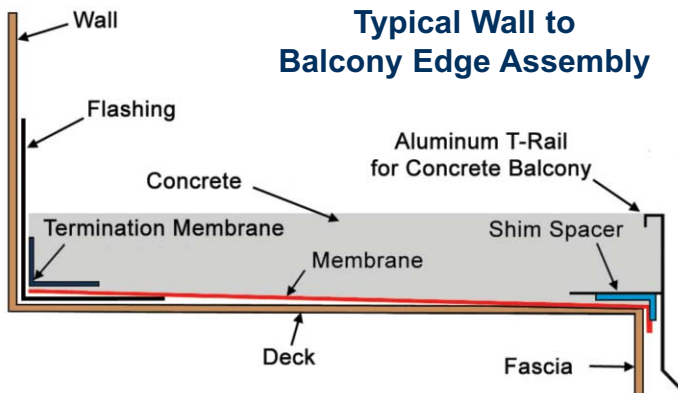

Concrete T-Rails & Forming

Typical Wall to Balcony Edge Assembly

Features & Benefits:

- aluminum surface gives a clean finished look
- aluminum form will never show brown rust stains typical of steel
- aluminum T-rail will maintain an attractive finish for many years
- aluminum T-rail becomes an integral form for the deck
- drip rail design directs water away from the balcony/sidewalk below
- light weight aluminum results in easier installation
- flexible extruded aluminum product allows faster pour set up

ADDITIONAL SIZES AVAILABLE BY SPECIAL ORDER

<p>1-1/2" T-Rail x 10' 90-63-1000 (NC/TX) 52-63-12790 with Drip Edge; Light Wall</p>	<p>1-1/2" T-Rail MILL ORDER 51-63-275 (NC) (stair applications)</p>	<p>1-1/2" T-Rail MILL ORDER 90-63-1567 (NC) with 3" Nailing Fin</p>	<p>2" T-Rail MILL ORDER 50473 (NC) with Drip Edge</p>	<p>Concrete Shoring Beam MILL ORDER EMSINT33252</p>
---	--	--	--	--