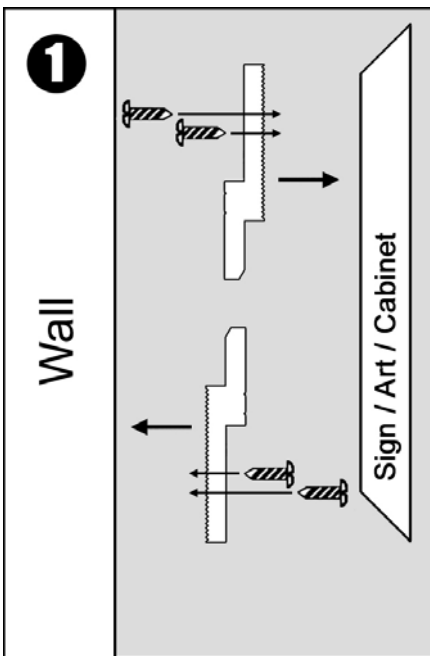

Eastern Metal Supply

EZ-CLIPS 2 PIECE HARDWARE SYSTEM PROVIDES A SIMPLE MEANS TO SECURELY HANG CABINETS, SIGNS, ART AND PANELS TO A WALL

EZ Clip - 3/8" Lift Off

Self Mating

40-63-008

144" No Holes

40-63-008-2 (TX)

2.000" 2 Holes* 1000/bucket

40-63-008-7 (TX)

7.625" 6 Holes* 400/bucket

40-63-008-13 (TX)

13.125" 10 Holes* 250/bucket

* See reverse for Hole Patterns

Features & Benefits:

- Securely Hang Heavy Products
- Fast Installation
- Adaptable Interlocking Profile: Simple, Invisible, Secure, Strong
- Provides a Mounting System that is Permanent until You Decide to Disassemble it.
- Conveniently Bulk Packaged in Plastic Buckets for easy shipping

Eastern Metal Supply

EZ-CLIPS 2 PIECE HARDWARE SYSTEM PROVIDES A SIMPLE MEANS TO SECURELY HANG CABINETS, SIGNS, ART AND PANELS TO A WALL

EZ Clip - 3/8" Lift Off: Hole Patterns

ALSO AVAILABLE:
EZ Clip - 5/8" Lift Off
Self Mating
40-63-007 (TX)
144" (no holes)

ALSO AVAILABLE:
Sign & Awning Industry Extrusions

- Sign Frames • Raceways: 3", 4", 6" & 7 1/4"
- Channel Letter Coil • Flex Face System
- Assorted Square Tubes w/ radius corners

Standard Common Alloy Extrusions/Sheet