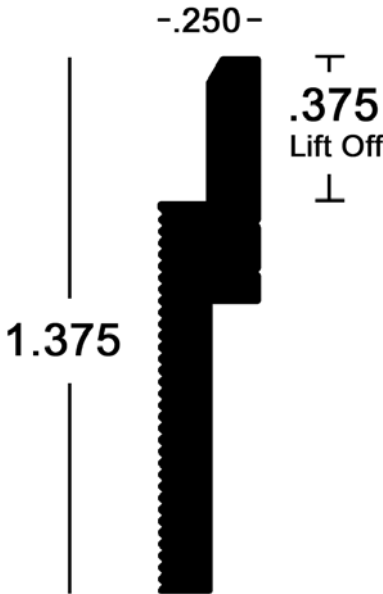

Eastern Metal Supply

EZ-CLIPS 2 PIECE HARDWARE SYSTEM PROVIDES A SIMPLE MEANS TO SECURELY HANG CABINETS, SIGNS, ART AND PANELS TO A WALL

EZ Clip - 3/8" Lift Off

Self Mating

40-63-008

144" No Holes

40-63-008-2 (TX)

2.000" 2 Holes* 1000/bucket

40-63-008-7 (TX)

7.625" 6 Holes* 400/bucket

40-63-008-13 (TX)

13.125" 10 Holes* 250/bucket

* See reverse for Hole Patterns

Features & Benefits:

- Securely Hang Heavy Products
- Fast Installation
- Adaptable Interlocking Profile: Simple, Invisible, Secure, Strong
- Provides a Mounting System that is Permanent until You Decide to Disassemble it.
- Conveniently Bulk Packaged in Plastic Buckets for easy shipping