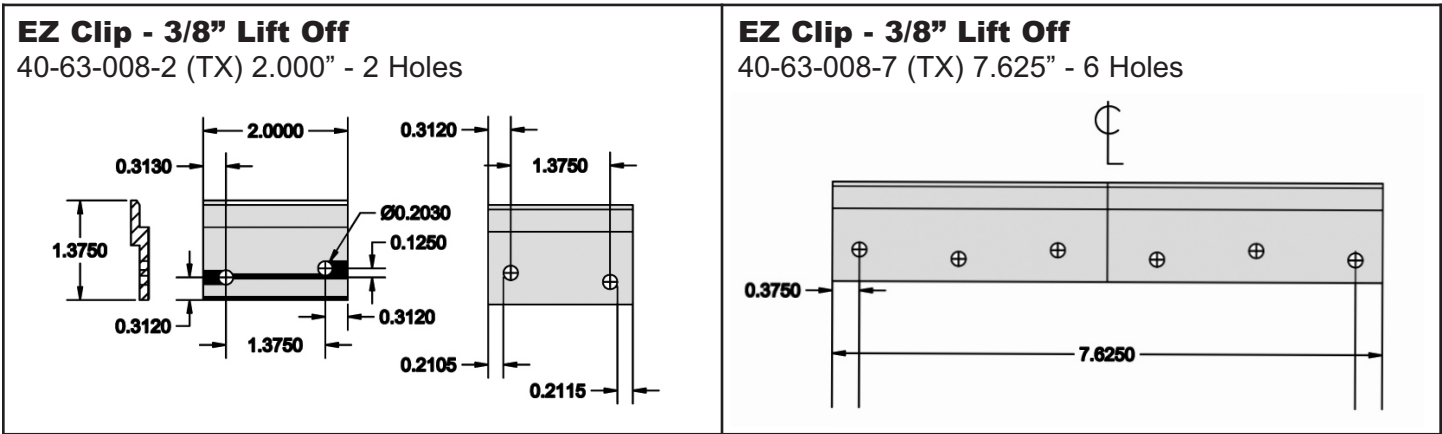

Eastern Metal Supply

EZ-CLIPS 2 PIECE HARDWARE SYSTEM PROVIDES A SIMPLE MEANS TO SECURELY HANG CABINETS, SIGNS, ART AND PANELS TO A WALL

EZ Clip - 3/8" Lift Off: Hole Patterns

ALSO AVAILABLE:
EZ Clip - 5/8" Lift Off
Self Mating
40-63-007 (TX)
144" (no holes)