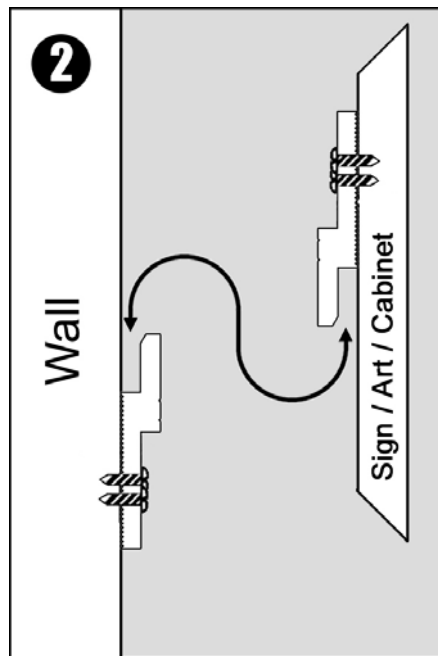

Eastern Metal Supply

EZ-CLIPS 2 PIECE HARDWARE SYSTEM PROVIDES A SIMPLE MEANS TO SECURELY HANG CABINETS, SIGNS, ART AND PANELS TO A WALL

EZ Clip - 3/8" Lift Off

Self Mating

40-63-008

144" No Holes

40-63-008-2 (TX)

2.000" 2 Holes* 1000/bucket

40-63-008-7 (TX)

7.625" 6 Holes* 400/bucket

40-63-008-13 (TX)

13.125" 10 Holes* 250/bucket

* See reverse for Hole Patterns

Features & Benefits:

- Securely Hang Heavy Products
- Fast Installation
- Adaptable Interlocking Profile: Simple, Invisible, Secure, Strong
- Provides a Mounting System that is Permanent until You Decide to Disassemble it.
- Conveniently Bulk Packaged in Plastic Buckets for easy shipping

Eastern Metal Supply

EZ-CLIPS 2 PIECE HARDWARE SYSTEM PROVIDES A SIMPLE MEANS TO SECURELY HANG CABINETS, SIGNS, ART AND PANELS TO A WALL

EZ Clip - 3/8" Lift Off: Hole Patterns

ALSO AVAILABLE:
EZ Clip - 5/8" Lift Off
Self Mating
40-63-007 (TX)
144" (no holes)

ALSO AVAILABLE:
Sign & Awning Industry Extrusions

- Sign Frames • Raceways: 3", 4", 6" & 7 1/4"
- Channel Letter Coil • Flex Face System
- Assorted Square Tubes w/ radius corners

Standard Common Alloy Extrusions/Sheet