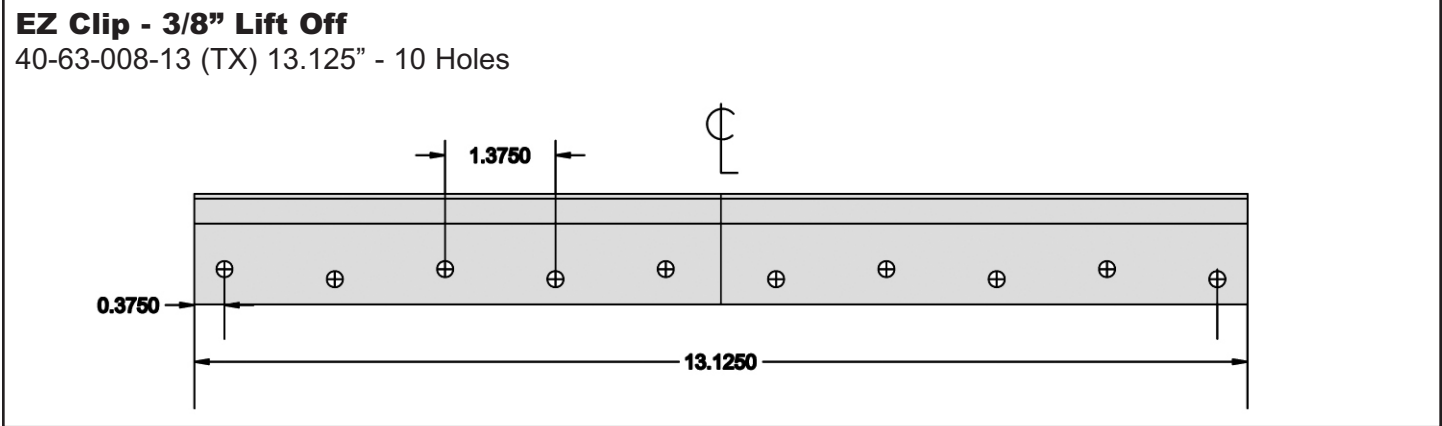

Eastern Metal Supply

EZ-CLIPS 2 PIECE HARDWARE SYSTEM PROVIDES A SIMPLE MEANS TO SECURELY HANG CABINETS, SIGNS, ART AND PANELS TO A WALL

EZ Clip - 3/8" Lift Off: Hole Patterns

ALSO AVAILABLE:
EZ Clip - 5/8" Lift Off
Self Mating
40-63-007 (TX)
144" (no holes)