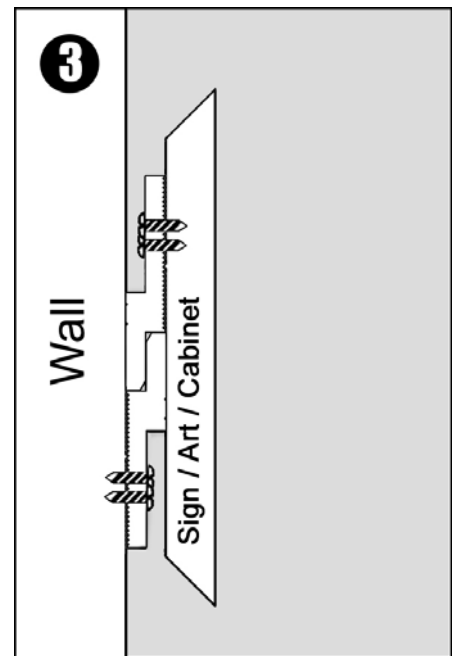

Eastern Metal Supply

EZ-CLIPS 2 PIECE HARDWARE SYSTEM PROVIDES A SIMPLE MEANS TO SECURELY HANG CABINETS, SIGNS, ART AND PANELS TO A WALL

EZ Clip - 3/8" Lift Off

Self Mating

40-63-008

144" No Holes

40-63-008-2 (TX)

2.000" 2 Holes* 1000/bucket

40-63-008-7 (TX)

7.625" 6 Holes* 400/bucket

40-63-008-13 (TX)

13.125" 10 Holes* 250/bucket

* See reverse for Hole Patterns

Features & Benefits:

- Securely Hang Heavy Products
- Fast Installation
- Adaptable Interlocking Profile: Simple, Invisible, Secure, Strong
- Provides a Mounting System that is Permanent until You Decide to Disassemble it.
- Conveniently Bulk Packaged in Plastic Buckets for easy shipping

Eastern Metal Supply

EZ-CLIPS 2 PIECE HARDWARE SYSTEM PROVIDES A SIMPLE MEANS TO SECURELY HANG CABINETS, SIGNS, ART AND PANELS TO A WALL

EZ Clip - 3/8" Lift Off: Hole Patterns

ALSO AVAILABLE:
EZ Clip - 5/8" Lift Off
Self Mating
40-63-007 (TX)
144" (no holes)