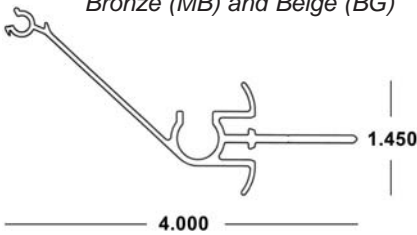

BERTHA HV® CENTERMATE
#1 X 20' *Self Mating*
41-COLOR-421 (6 Pcs.)
Available in White (WH), Ivory (IV),
Bronze (MB) and Beige (BG)