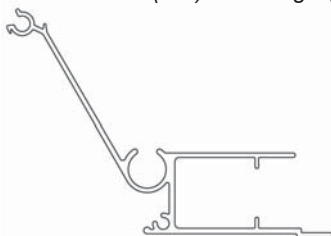

BERTHA HV® FEMALE T LOCK x 20'

41-COLOR-438 (4 Pcs.)

Available in White (WH), Ivory (IV),
Bronze (MB) and Beige (BG)