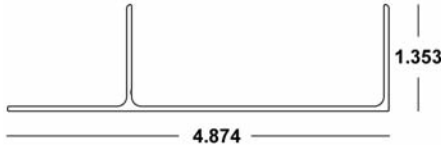

**BERTHA HV® WALKOVER
TRACK x 20'**
41-COLOR-440 (6 Pcs.)
Available in White (WH), Ivory (IV),
Bronze (MB) and Beige (BG)
Felt: 41-HV-320
Accepts Vinyl Inserts (p15)