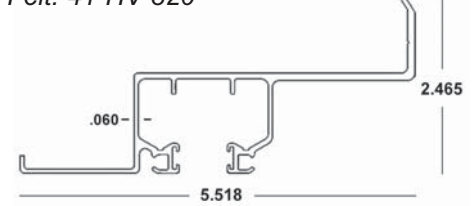

BERTHA HV® (3) 2" BUILD OUT TRACK x 20'

41-COLOR-468
Available in White (WH), Ivory (IV), Bronze (MB) and Beige (BG)
Felt: 41-HV-320