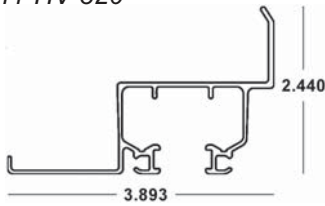

BERTHA HV® (3) 3/8" BUILD OUT TRACK x 20'

41-COLOR-462
Available in White (WH), Ivory (IV), Bronze (MB) and Beige (BG)
Felt: 41-HV-320