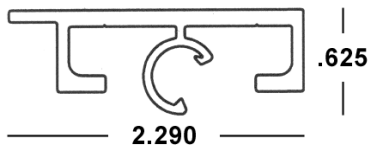

BERTHA HV® 3/8" DIRECT MOUNT
STARTER x 20'

41-COLOR-427 (4 Pcs.)

Available in White (WH), Ivory (IV), Bronze (MB) and Beige (BG)