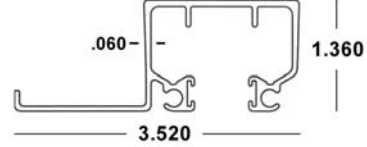

BERTHA HV® ACCORDION SHUTTER - BLADE 3

Code Approvals: FBC (non-HVHZ), FBC (HVHZ)

BERTHA HV® BLADE #3

41-COLOR-4000 x 14' 6" (10 Pcs/Sub)
41-COLOR-4055 x 16' 6" (120 Pcs/Master)
41-COLOR-4100 x 18'

Available in White (WH), Ivory (IV), Bronze (MB) and Beige (BG)

Covered under US Patents #5,458,179; #6,779,582

BERTHA HV® CEILING HEADER #1 x 20'

41-COLOR-424 (4 Pcs.)

Available in White (WH), Ivory (IV), Bronze (MB) and Beige (BG)
Felt: 41-HV-320

BERTHA HV® (3) 3/8" BUILD OUT TRACK x 20'

41-COLOR-462

Available in White (WH), Ivory (IV), Bronze (MB) and Beige (BG)
Felt: 41-HV-320

BERTHA HV® 1" BUILD OUT TRACK x 20'

41-COLOR-426

Available in White (WH), Ivory (IV), Bronze (MB) and Beige (BG)
Felt: 41-HV-320

BERTHA HV® (3) 2" BUILD OUT TRACK x 20'

41-COLOR-468

Available in White (WH), Ivory (IV), Bronze (MB) and Beige (BG)
Felt: 41-HV-320

BERTHA HV® (3) 3/8" DIRECT MOUNT x 20'

41-COLOR-466

Available in White (WH), Ivory (IV), Bronze (MB) and Beige (BG)

BERTHA HV® (3) 1" DIRECT MOUNT x 20'

41-COLOR-465

Available in White (WH), Ivory (IV), Bronze (MB) and Beige (BG)

BERTHA HV® (3) 2" DIRECT MOUNT x 20'

41-COLOR-469

Available in White (WH), Ivory (IV), Bronze (MB) and Beige (BG)

BERTHA HV® 90/180 STARTER x 20'

41-COLOR-415

Available in White (WH), Ivory (IV), Bronze (MB) and Beige (BG)

Hurricane 07

Eastern Metal Supply
Quality Shapes In Aluminum

EMS FL

1-800-432-2204
(561) 588-4780 - fax

EMS NC

1-800-343-8154
(704) 391-2267 - fax

EMS TX

1-800-996-6061
(281) 656-2297 - fax

EMS MO

1-888-822-6061
(314) 344-3349 - fax

Additional Locations: West Palm Beach & Lakeland, FL and Newark, DE

website: www.easternmetal.com

e-mail: info@easternmetal.com

version: 11/15/10