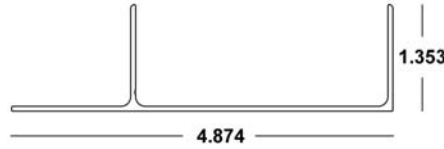

BERTHA HV® WALKOVER
TRACK x 20'
41-COLOR-440 (6 Pcs.)
Available in White (WH), Ivory (IV),
Bronze (MB) and Beige (BG)
Felt: 41-HV-320