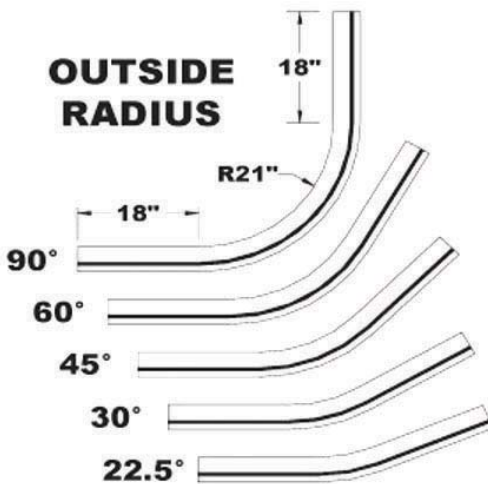

SHD Tracks Ceiling / Ceiling				Ceiling / Sill / Adaptor		
Inside	SHD	22.5 °	52-COLOR-322	$130.00	52-COLOR-722	$195.00
Inside	SHD	30 °	52-COLOR-330	$140.00	52-COLOR-730	$210.00
Inside	SHD	45 °	52-COLOR-345	$160.00	52-COLOR-745	$240.00
Inside	SHD	60 °	52-COLOR-360	$180.00	52-COLOR-760	$270.00
Inside	SHD	90 °	52-COLOR-390	$205.00	52-COLOR-790	$308.00

Outside	SHD	22.5 °	52-COLOR-422	$130.00	52-COLOR-822	$195.00
Outside	SHD	30 °	52-COLOR-430	$140.00	52-COLOR-830	$210.00
Outside	SHD	45 °	52-COLOR-445	$160.00	52-COLOR-845	$240.00
Outside	SHD	60 °	52-COLOR-460	$180.00	52-COLOR-860	$270.00
Outside	SHD	90 °	52-COLOR-490	$205.00	52-COLOR-890	$308.00

Price Per Set   2pc set - Sold in sets only   3pc set - Sold in sets only

Not a Stock Item

Custom Sizes & Lengths are Also Available

Covered under US Patents 5458179 and 6779585

Hurricane 16

Eastern Metal Supply
Quality Shapes In Aluminum

EMS FL
1-800-432-2204

(561) 588-4780 - fax

EMS NC
1-800-343-8154

(704) 391-2267 - fax

EMS TX
1-800-996-6061

(281) 656-2297 - fax

EMS MO
1-888-822-6061

(314) 344-3349 - fax

Additional Locations: West Palm Beach & Lakeland, FL and Newark, DE

website: www.easternmetal.com

e-mail: info@easternmetal.com

version: 04/28/10