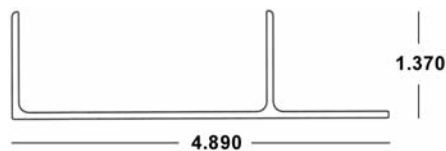

BERTHA HV® SILL ADAPTOR W/LIP x 20'

90-COLOR-012 (6 Pcs.)

Available in White (WH), Ivory (IV), Bronze (MB) and Beige (BG)