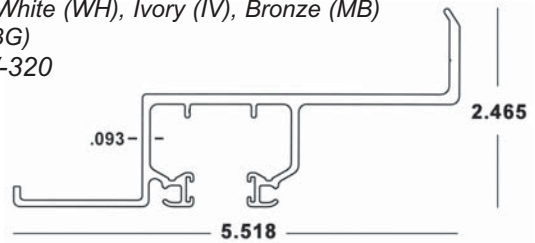

BERTHA HV® 2" BUILD OUT HEADER #1 x 20'

41-COLOR-433
Available in White (WH), Ivory (IV), Bronze (MB) and Beige (BG)
Felt: 41-HV-320

Hurricane 12

Eastern Metal Supply
Quality Shapes In Aluminum

EMS FL

1-800-432-2204
(561) 588-4780 - fax

EMS NC

1-800-343-8154
(704) 391-2267 - fax

EMS TX

1-800-996-6061
(281) 656-2297 - fax

EMS MO

1-888-822-6061
(314) 344-3349 - fax

Additional Locations: West Palm Beach & Lakeland, FL; Newark, DE and Birmingham, AL

website: www.EasternMetal.com

e-mail: info@EasternMetal.com

version: 08/16/16