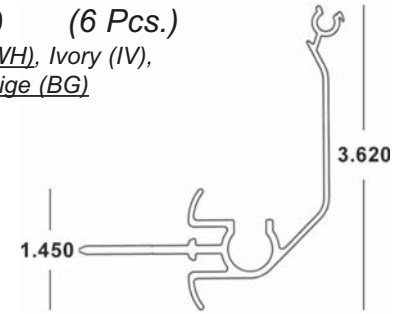

BERTHA HV® CORNER CENTERMATE #3 X 20'

41-COLOR-429 (6 Pcs.)

Available in White (WH), Ivory (IV),
Bronze (MB) and Beige (BG)