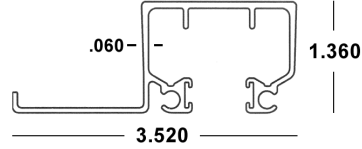

BERTHA HV® ACCORDION SHUTTER - BLADE 3

Code Approvals: FBC (non-HVHZ), FBC (HVHZ)

BERTHA HV® BLADE #3

41-COLOR-4100 x 18'

Available in *White (WH)*, *Ivory (IV)*, *Bronze (MB)* and *Beige (BG)*

CLOSEOUT!

Covered under US Patents #5,458,179; #6,779,582

BERTHA HV® CEILING HEADER #1 x 20'

41-COLOR-424 (4 Pcs.)

Available in *White (WH)*, *Ivory (IV)*, *Bronze (MB)* and *Beige (BG)*
Felt: 41-HV-320

BERTHA HV® (3) 3/8" BUILD OUT TRACK x 20'

41-COLOR-462

Available in *White (WH)*, *Ivory (IV)*, *Bronze (MB)* and *Beige (BG)*
Felt: 41-HV-320

BERTHA HV® 1" BUILD OUT TRACK x 20'

41-COLOR-426

Available in *White (WH)*, *Ivory (IV)*, *Bronze (MB)* and *Beige (BG)*
Felt: 41-HV-320

BERTHA HV® (3) 2" BUILD OUT TRACK x 20'

41-COLOR-468

Available in *White (WH)*, *Ivory (IV)*, *Bronze (MB)* and *Beige (BG)*
Felt: 41-HV-320

BERTHA HV® (3) 3/8" DIRECT MOUNT x 20' 41-COLOR-466

Available in *White (WH)*, *Ivory (IV)*, *Bronze (MB)* and *Beige (BG)*

BERTHA HV® (3) 1" DIRECT MOUNT x 20' 41-COLOR-465

Available in *White (WH)*, *Ivory (IV)*, *Bronze (MB)* and *Beige (BG)*

BERTHA HV® (3) 2" DIRECT MOUNT x 20' 41-COLOR-469

Available in *White (WH)*, *Ivory (IV)*, *Bronze (MB)* and *Beige (BG)*

BERTHA HV® 90/180 STARTER x 20'

41-COLOR-415
Available in *White (WH)*, *Ivory (IV)*, *Bronze (MB)* and *Beige (BG)*

Hurricane 10

Eastern Metal Supply
Quality Shapes In Aluminum

EMS FL

1-800-432-2204
(561) 588-4780 - fax

EMS NC

1-800-343-8154
(704) 391-2267 - fax

EMS TX

1-800-996-6061
(281) 656-2297 - fax

EMS MO

1-888-822-6061
(314) 344-3349 - fax

Additional Locations: West Palm Beach & Lakeland, FL; Newark, DE; Akron, OH, Van Buren, AR; Atlanta, GA and Dallas, TX

website: www.EasternMetal.com

e-mail: info@EasternMetal.com

version: 01/09/19