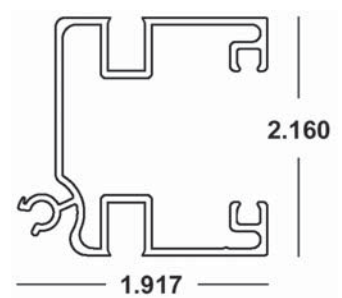

BERTHA HV® HD™ CENTERMATE WITH RODS x 20'

41-COLOR-435
Available in White (WH), Ivory (IV), Bronze (MB) and Beige (BG)