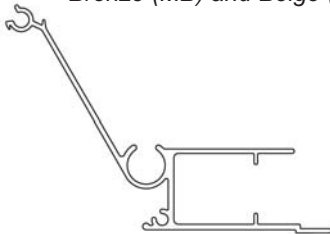

BERTHA HV® FEMALE T
LOCK x 20'
41-COLOR-438 (4 Pcs.)
Available in White (WH), Ivory (IV),
Bronze (MB) and Beige (BG)