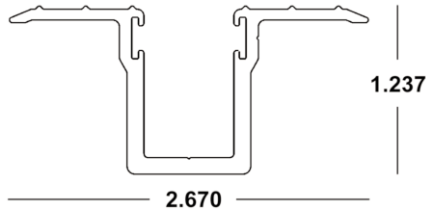

BERTHA HV® ANODIZED TRENCH TRACK x 20'

41-63-437 Silver Anodized

Felt: 41-HV-320