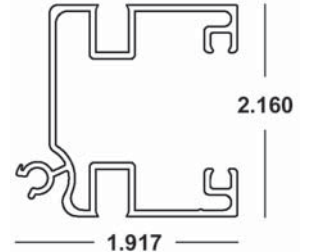

BERTHA HV® HD™ CENTERMATE WITH RODS x 20'

41-COLOR-435
Available in White (WH), Ivory (IV), Bronze (MB) and Beige (BG)