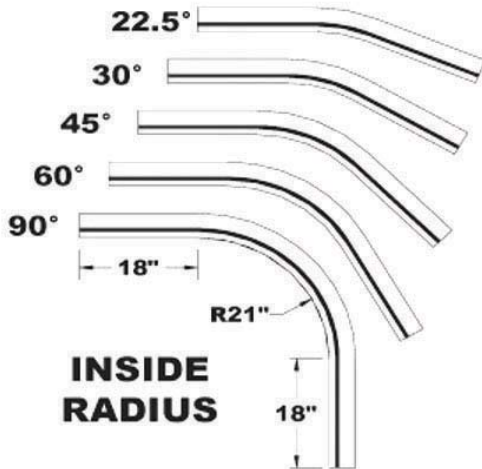

BERTHA HV® ACCORDION SHUTTER RADIUS TRACK

Ideal for Large Balconies or Bay Windows

Available in White (WH), Ivory (IV), Beige (BG) and Bronze (MB)

Available for HD™ Tracks and SHD™ Tracks (High Rise)

HD Tracks Ceiling / Ceiling				Ceiling / Sill / Adaptor		
Inside	HD	22.5 °	52-COLOR-122	$120.00	52-COLOR-522	$180.00
Inside	HD	30 °	52-COLOR-130	$130.00	52-COLOR-530	$192.00
Inside	HD	45 °	52-COLOR-145	$150.00	52-COLOR-545	$225.00
Inside	HD	60 °	52-COLOR-160	$170.00	52-COLOR-560	$255.00
Inside	HD	90 °	52-COLOR-190	$195.00	52-COLOR-590	$293.00

Outside	HD	22.5 °	52-COLOR-222	$120.00	52-COLOR-622	$180.00
Outside	HD	30 °	52-COLOR-230	$130.00	52-COLOR-630	$192.00
Outside	HD	45 °	52-COLOR-245	$150.00	52-COLOR-645	$225.00
Outside	HD	60 °	52-COLOR-260	$170.00	52-COLOR-660	$255.00
Outside	HD	90 °	52-COLOR-290	$195.00	52-COLOR-690	$293.00

Price Per Set   2pc set - Sold in sets only   3pc set - Sold in sets only