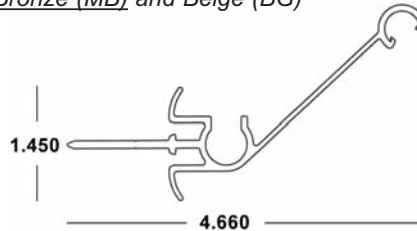

**BERTHA HV® FLOATING
CENTERMATE #2 X 20'**
41-COLOR-422 (4 Pcs.)
Available in White (WH), Ivory (IV),
Bronze (MB) and Beige (BG)