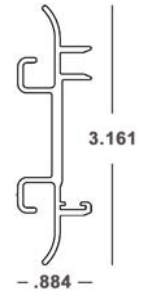

Mates with BERTHA
HV® HD™ Centermates

Hurricane 08