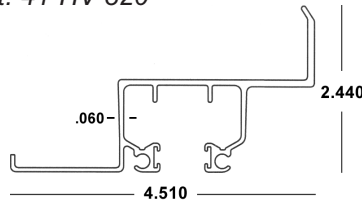

BERTHA HV® 1" BUILD OUT TRACK x 20'

41-COLOR-426

Available in *White (WH)*, *Ivory (IV)*, *Bronze (MB)* and *Beige (BG)*
Felt: 41-HV-320