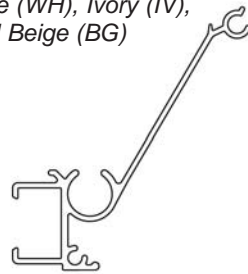

BERTHA HV® MALE T LOCK
x 20'
41-COLOR-437 (4 Pcs.)
Available in White (WH), Ivory (IV),
Bronze (MB) and Beige (BG)