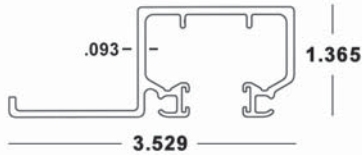

BERTHA HV® ACCORDION SHUTTER - BLADES 1 & 2

Code Approvals: FBC (non-HVHZ), FBC (HVHZ), TDI, IBC/IRC

BERTHA HV® HD CEILING HEADER #2 x 20'

41-COLOR-430 (4 Pcs.)

Available in White (WH), Ivory (IV), Bronze (MB) and Beige (BG)
Felt: 41-HV-320