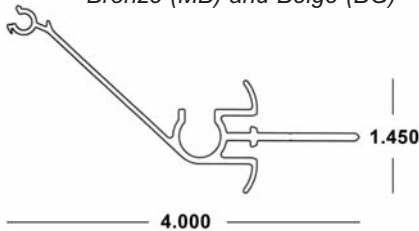

**BERTHA HV® CENTERMATE
#1 X 20' Self Mating**
41-COLOR-421 (6 Pcs.)
Available in White (WH), Ivory (IV),
Bronze (MB) and Beige (BG)