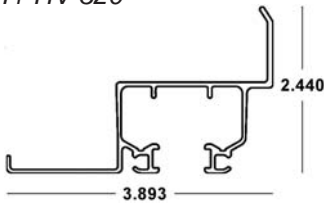

BERTHA HV® (3) 3/8" BUILD OUT TRACK x 20'

41-COLOR-462

Available in White (WH), Ivory (IV), Bronze (MB) and Beige (BG)
Felt: 41-HV-320