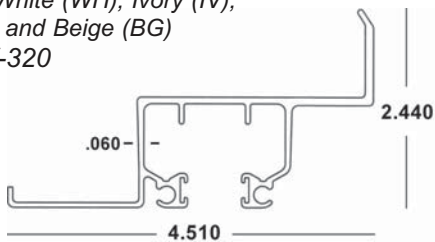

BERTHA HV® 1" BUILD OUT HEADER #1 x 20'

41-COLOR-426 (4 Pcs.)
Available in White (WH), Ivory (IV), Bronze (MB) and Beige (BG)
Felt: 41-HV-320