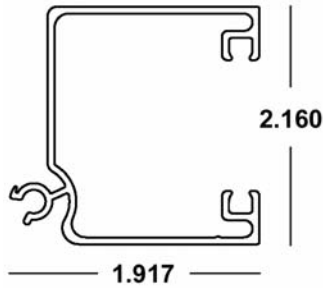

BERTHA HV® ACCORDION SHUTTER - BLADES 1 & 2

Code Approvals: FBC (non-HVHZ), FBC (HVHZ), TDI, IBC/IRC

BERTHA HV® HD™ CENTERMATE WITHOUT RODS x 20'

41-COLOR-439
Available in White (WH),
Ivory (IV), Bronze (MB)
and Beige (BG)