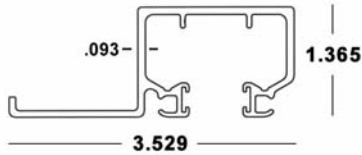

BERTHA HV® ACCORDION SHUTTER - BLADES 1 & 2

Code Approvals: FBC (non-HVHZ), FBC (HVHZ), TDI, IBC/IRC

BERTHA HV® HD CEILING HEADER #2 x 20'

41-COLOR-430 (4 Pcs.)

Available in White (WH), Ivory (IV), Bronze (MB) and Beige (BG)
Felt: 41-HV-320