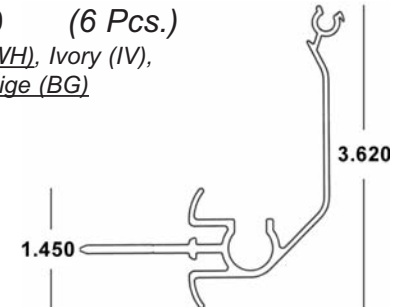

BERTHA HV® CORNER CENTERMATE #3 X 20'

41-COLOR-429 (6 Pcs.)

Available in White (WH), Ivory (IV), Bronze (MB) and Beige (BG)