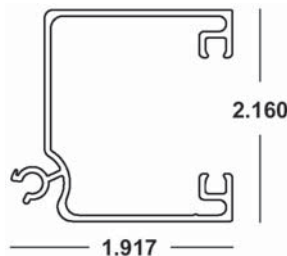

BERTHA HV® HD™ CENTERMATE w/o RODS x 20'

41-COLOR-439
Available in White (WH), Ivory (IV), Bronze (MB) and Beige (BG)