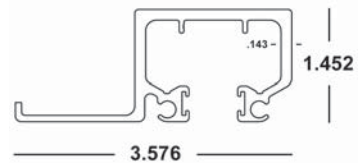

BERTHA HV® SHD™ CEILING HEADER x 20'

41-COLOR-470 (10 Pcs.)

Available in White (WH), Ivory (IV), Bronze (MB) and Beige (BG)
Felt: 41-HV-320