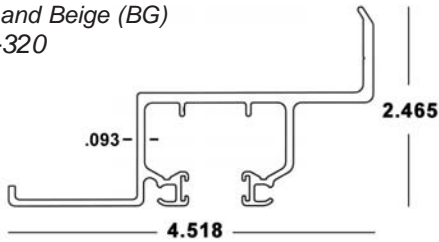

BERTHA HV® HD 1" BUILD OUT
HEADER #1 x 20'

41-COLOR-432 (4 Pcs.)

Available in White (WH), Ivory (IV),
Bronze (MB) and Beige (BG)
Felt: 41-HV-320