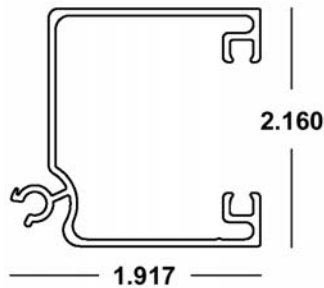

BERTHA HV® ACCORDION SHUTTER - BLADES 1 & 2

Code Approvals: FBC (non-HVHZ), FBC (HVHZ), TDI, IBC/IRC

BERTHA HV® HD™ CENTERMATE
WITHOUT RODS x 20'

41-COLOR-439

Available in White (WH),
Ivory (IV), Bronze (MB)
and Beige (BG)

BERTHA HV® HD™ CENTERMATE
WITH RODS x 20'

41-COLOR-435

Available in White (WH),
Ivory (IV), Bronze (MB)
and Beige (BG)