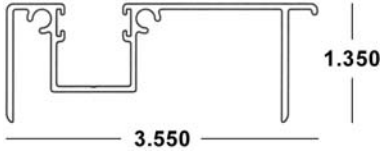

BERTHA HV® ACCORDION SHUTTER - BLADES 1 & 2

Code Approvals: FBC (non-HVHZ), FBC (HVHZ), TDI, IBC/IRC

BERTHA HV® ADJ TRACK
w/FELT x 20'
41-COLOR-423 (6 Pcs.)
Available in White (WH), Ivory (IV),
Bronze (MB) and Beige (BG)
Felt: 41-HV-320

BERTHA HV® SILL
ADAPTOR W/LIP x 20'
90-COLOR-012 (6 Pcs.)
Available in White (WH), Ivory (IV),
Bronze (MB) and Beige (BG)