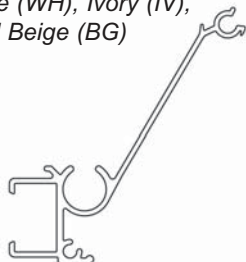

BERTHA HV® MALE T LOCK x 20'

41-COLOR-437 (4 Pcs.)
Available in White (WH), Ivory (IV), Bronze (MB) and Beige (BG)