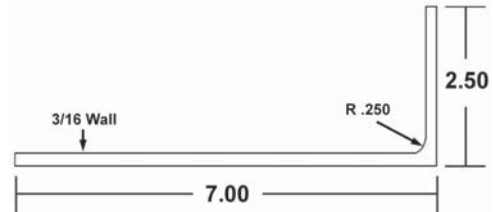

BERTHA HV® BUILD-OUT ANGLE x 20'

2-1/2 x 7 x .190 x 20' With Inside Radius
11-COLOR-420 6063-T6
Available in White (WH), Ivory (IV), Bronze (MB) and Beige (BG)