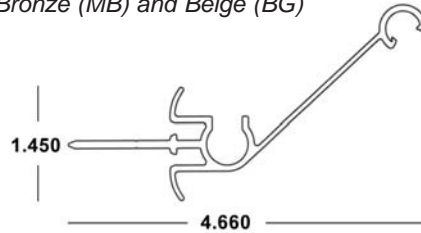

BERTHA HV® FLOATING
CENTERMATE #2 X 20'
41-COLOR-422 (4 Pcs.)
Available in White (WH), Ivory (IV),
Bronze (MB) and Beige (BG)