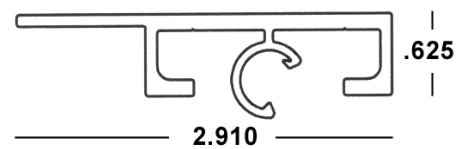

BERTHA HV® 1" DIRECT MOUNT STARTER x 20'

41-COLOR-428 (6 Pcs.)

Available in White (WH), Ivory (IV), Bronze (MB) and Beige (BG)