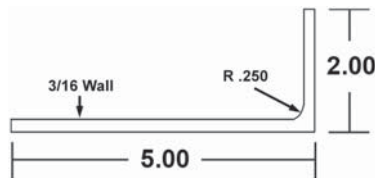

BERTHA HV® BUILD-OUT ANGLE x 20'

2 x 5 x .190 x 20' With Inside Radius
11-COLOR-413 6063-T6
Available in White (WH), Ivory (IV), Bronze (MB) and Beige (BG)