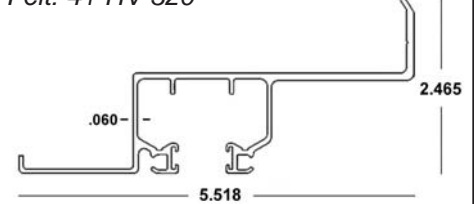

BERTHA HV® (3) 2" BUILD OUT TRACK x 20'

41-COLOR-468

Available in White (WH), Ivory (IV), Bronze (MB) and Beige (BG)
Felt: 41-HV-320