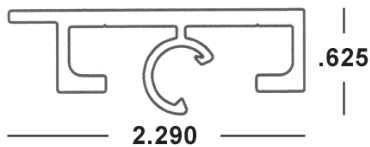

BERTHA HV® 3/8" DIRECT MOUNT STARTER x 20'

41-COLOR-427 (4 Pcs.)

Available in White (WH), Ivory (IV), Bronze (MB) and Beige (BG)