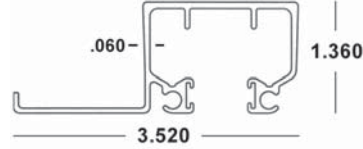

BERTHA HV® ACCORDION SHUTTER - BLADE 3

Code Approvals: FBC (non-HVHZ), FBC (HVHZ)

BERTHA HV® BLADE #3

41-COLOR-4000 x 14' 6" (10 Pcs/Sub)
41-COLOR-4055 x 16' 6" (120 Pcs/Master)
41-COLOR-4100 x 18'

Available in White (WH), Ivory (IV), Bronze (MB) and Beige (BG)

Covered under US Patents #5,458,179; #6,779,582

BERTHA HV® CEILING HEADER #1 x 20'

41-COLOR-424 (4 Pcs.)
Available in White (WH), Ivory (IV), Bronze (MB) and Beige (BG)
Felt: 41-HV-320

BERTHA HV® (3) 3/8" BUILD OUT TRACK x 20'

41-COLOR-462
Available in White (WH), Ivory (IV), Bronze (MB) and Beige (BG)
Felt: 41-HV-320

BERTHA HV® 1" BUILD OUT TRACK x 20'

41-COLOR-426
Available in White (WH), Ivory (IV), Bronze (MB) and Beige (BG)
Felt: 41-HV-320

BERTHA HV® (3) 2" BUILD OUT TRACK x 20'

41-COLOR-468
Available in White (WH), Ivory (IV), Bronze (MB) and Beige (BG)
Felt: 41-HV-320

BERTHA HV® (3) 3/8" DIRECT MOUNT x 20'

41-COLOR-466
Available in White (WH), Ivory (IV), Bronze (MB) and Beige (BG)

BERTHA HV® (3) 1" DIRECT MOUNT x 20'

41-COLOR-465
Available in White (WH), Ivory (IV), Bronze (MB) and Beige (BG)

BERTHA HV® (3) 2" DIRECT MOUNT x 20'

41-COLOR-469
Available in White (WH), Ivory (IV), Bronze (MB) and Beige (BG)

BERTHA HV® 90/180 STARTER x 20'

41-COLOR-415
Available in White (WH), Ivory (IV), Bronze (MB) and Beige (BG)

Hurricane 10

Eastern Metal Supply
Quality Shapes In Aluminum

EMS FL

1-800-432-2204
(561) 588-4780 - fax

EMS NC

1-800-343-8154
(704) 391-2267 - fax

EMS TX

1-800-996-6061
(281) 656-2297 - fax

EMS MO

1-888-822-6061
(314) 344-3349 - fax

Additional Locations: West Palm Beach & Lakeland, FL; Newark, DE and Birmingham, AL

website: www.EasternMetal.com

e-mail: info@EasternMetal.com

version: 08/16/16