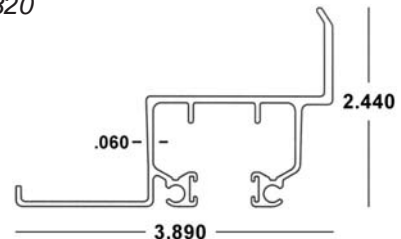

BERTHA HV® 3/8" BUILD OUT HEADER #1 x 20'

41-COLOR-425 (4 Pcs.)

Available in White (WH), Ivory (IV), Bronze (MB) and Beige (BG)
Felt: 41-HV-320