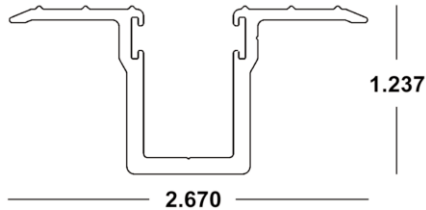

BERTHA HV® ANODIZED TRENCH TRACK x 20'

41-63-437 Silver Anodized

Felt: 41-HV-320