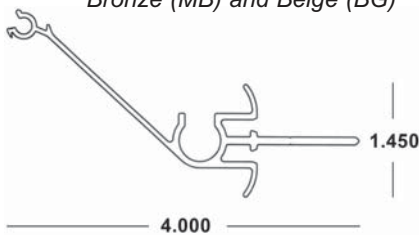

BERTHA HV® CENTERMATE #1 X 20' Self Mating

41-COLOR-421 (6 Pcs.)
Available in White (WH), Ivory (IV), Bronze (MB) and Beige (BG)