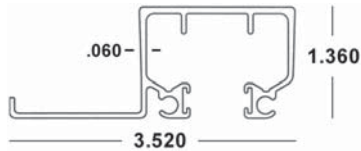

BERTHA HV® CEILING HEADER #1 x 20'

41-COLOR-424 (4 Pcs.)
Available in White (WH), Ivory (IV), Bronze (MB) and Beige (BG)
Felt: 41-HV-320