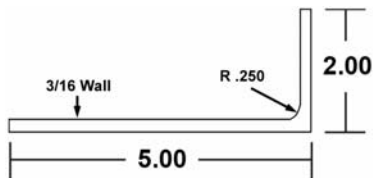

BERTHA HV® BUILD-OUT ANGLE x 20'
2 x 5 x .190 x 20' With Inside Radius

11-COLOR-413 6063-T6

Available in White (WH), Ivory (IV), Bronze (MB) and Beige (BG)