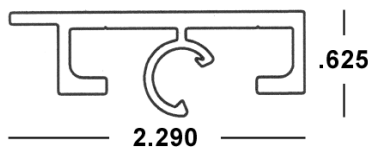

BERTHA HV® 3/8" DIRECT MOUNT STARTER x 20'

41-COLOR-427 (4 Pcs.)

Available in White (WH), Ivory (IV), Bronze (MB) and Beige (BG)