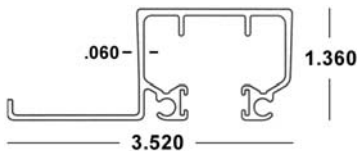

BERTHA HV® CEILING HEADER #1 x 20'

41-COLOR-424 (4 Pcs.)

Available in White (WH), Ivory (IV), Bronze (MB) and Beige (BG)
Felt: 41-HV-320