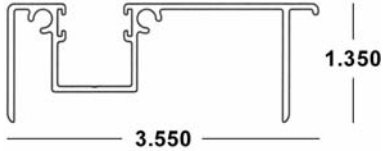

BERTHA HV® ACCORDION SHUTTER - BLADES 1 & 2

Code Approvals: FBC (non-HVHZ), FBC (HVHZ), TDI, IBC/IRC

BERTHA HV® ADJ TRACK w/FELT x 20'

41-COLOR-423 (6 Pcs.)

Available in White (WH), Ivory (IV), Bronze (MB) and Beige (BG)

Felt: 41-HV-320