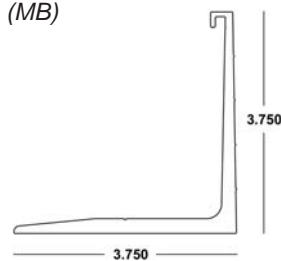

Mates with BERTHA
HV® HD™ Centermates

BERTHA HV® RAINGUARD x 17'

41-COLOR-460 (10 Pcs.)

Available in White (WH),
Ivory (IV), Bronze (MB)
and Beige (BG)