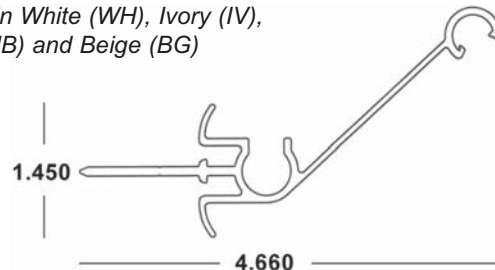

BERTHA HV® FLOATING CENTERMATE #2 X 20'

41-COLOR-422 (4 Pcs.)

Available in White (WH), Ivory (IV),
Bronze (MB) and Beige (BG)