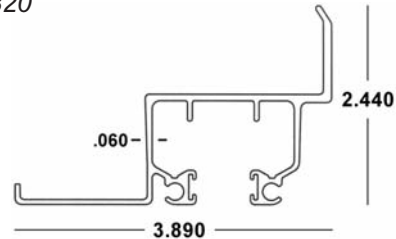

BERTHA HV® 3/8" BUILD OUT HEADER #1 x 20'

41-COLOR-425 (4 Pcs.)
Available in White (WH), Ivory (IV), Bronze (MB) and Beige (BG)
Felt: 41-HV-320