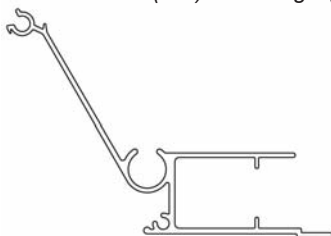

BERTHA HV® FEMALE T LOCK x 20'

41-COLOR-438 (4 Pcs.)

Available in White (WH), Ivory (IV), Bronze (MB) and Beige (BG)