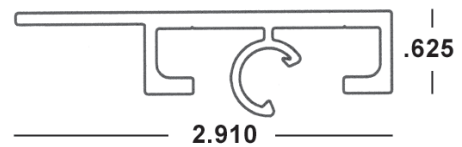

BERTHA HV® 1" DIRECT MOUNT STARTER x 20'

41-COLOR-428 (6 Pcs.)

Available in White (WH), Ivory (IV), Bronze (MB) and Beige (BG)