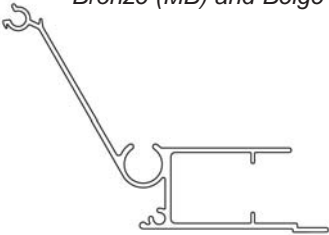

BERTHA HV® FEMALE T
LOCK x 20'
41-COLOR-438 (4 Pcs.)
Available in White (WH), Ivory (IV),
Bronze (MB) and Beige (BG)