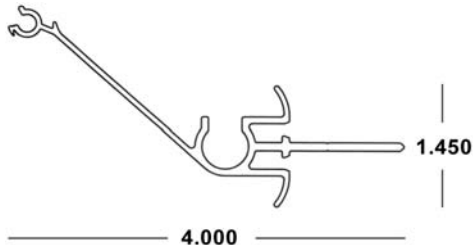

BERTHA HV® CENTERMATE #1 X 20'
41-COLOR-421 (6 Pcs.) Self Mating
Available in White (WH), Ivory (IV), Bronze (MB) and Beige (BG)