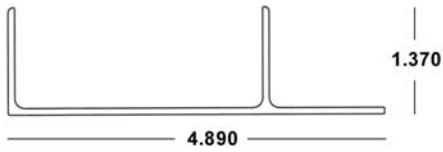

BERTHA HV® WALKOVER
TRACK x 20'
41-COLOR-440 (6 Pcs.)
Available in White (WH), Ivory (IV),
Bronze (MB) and Beige (BG)
Felt: 41-HV-320