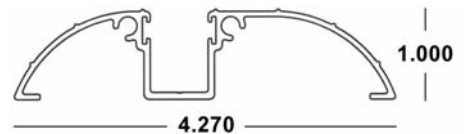

BERTHA HV® WALKOVER TRACK x 20'

41-COLOR-440 (6 Pcs.)

Available in White (WH), Ivory (IV), Bronze (MB) and Beige (BG)

Felt: 41-HV-320

Accepts Vinyl Inserts (p15)