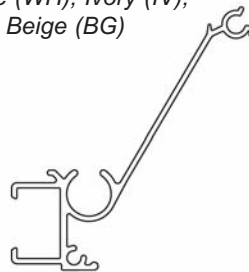

BERTHA HV® MALE T LOCK x 20'

41-COLOR-437 (4 Pcs.)

Available in White (WH), Ivory (IV), Bronze (MB) and Beige (BG)