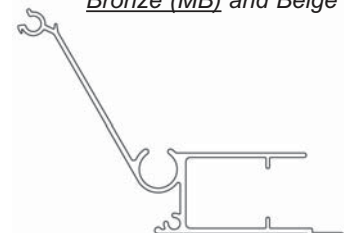

BERTHA HV® FEMALE T LOCK x 20'

41-COLOR-438 (4 Pcs.)
Available in White (WH), Ivory (IV), Bronze (MB) and Beige (BG)