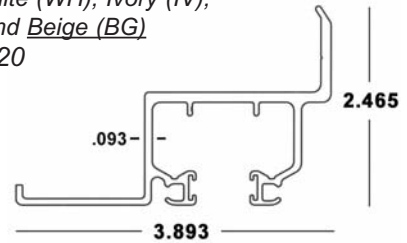

BERTHA HV® HD 3/8" BUILD OUT HEADER #2 x 20'

41-COLOR-431 (4 Pcs.)

Available in White (WH), Ivory (IV),
Bronze (MB) and Beige (BG)
Felt: 41-HV-320