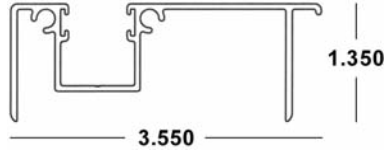

BERTHA HV® ACCORDION SHUTTER - BLADE 3

Code Approvals: FBC (non-HVHZ), FBC (HVHZ)

**BERTHA HV® ADJ TRACK
w/FELT x 20'**
41-COLOR-423 (6 Pcs.)
Available in White (WH), Ivory (IV),
Bronze (MB) and Beige (BG)
Felt: 41-HV-320

**BERTHA HV® (3) SILL
ADAPTOR W/LIP x 20'**
41-COLOR-464
Available in White (WH), Ivory (IV),
Bronze (MB) and Beige (BG)