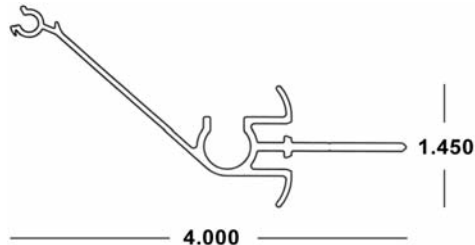

BERTHA HV® CENTERMATE #1 X 20'

41-COLOR-421 (6 Pcs.) Self Mating

Available in White (WH), Ivory (IV), Bronze (MB) and Beige (BG)