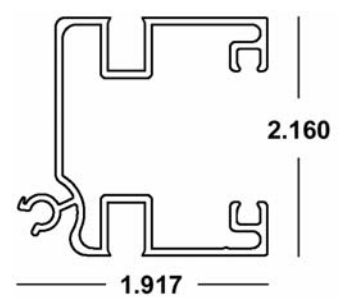

BERTHA HV® HD™ CENTERMATE WITH RODS x 20'

41-COLOR-435
Available in White (WH),
Ivory (IV), Bronze (MB)
and Beige (BG)