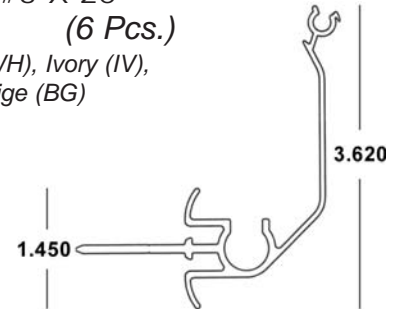

BERTHA HV® CORNER
CENTERMATE #3 X 20'
41-COLOR-429 (6 Pcs.)
Available in White (WH), Ivory (IV),
Bronze (MB) and Beige (BG)