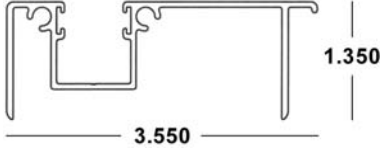

BERTHA HV® ACCORDION SHUTTER - BLADE 3

Code Approvals: FBC (non-HVHZ), FBC (HVHZ)

BERTHA HV® ADJ TRACK
w/FELT x 20'
41-COLOR-423 (6 Pcs.)
Available in White (WH), Ivory (IV),
Bronze (MB) and Beige (BG)
Felt: 41-HV-320

BERTHA HV® (3) SILL
ADAPTOR W/LIP x 20'
41-COLOR-464
Available in White (WH), Ivory (IV),
Bronze (MB) and Beige (BG)