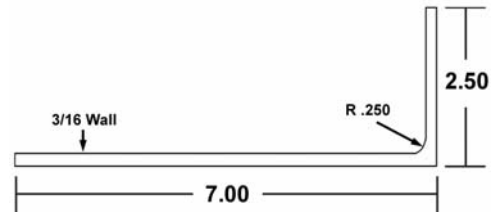

BERTHA HV® BUILD-OUT ANGLE x 20'

2-1/2 x 7 x .190 x 20' With Inside Radius
11-COLOR-420 6063-T6
Available in White (WH), Ivory (IV), Bronze (MB) and Beige (BG)