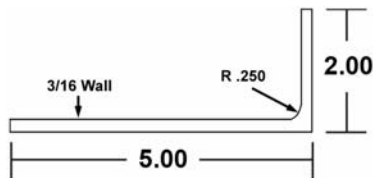

BERTHA HV® BUILD-OUT ANGLE x 20'

2 x 5 x .190 x 20' With Inside Radius
11-COLOR-413 6063-T6
Available in White (WH), Ivory (IV), Bronze (MB) and Beige (BG)