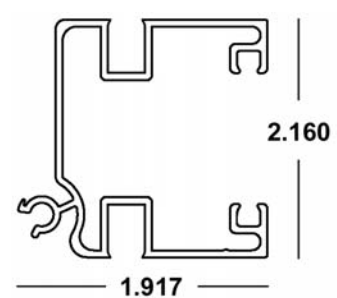

BERTHA HV® ACCORDION SHUTTER - BLADES 1 & 2

Code Approvals: FBC (non-HVHZ), FBC (HVHZ), TDI, IBC/IRC

BERTHA HV® HD™ CENTERMATE
WITHOUT RODS x 20'

41-COLOR-439

Available in White (WH),
Ivory (IV), Bronze (MB)
and Beige (BG)

BERTHA HV® HD™ CENTERMATE
WITH RODS x 20'

41-COLOR-435

Available in White (WH),
Ivory (IV), Bronze (MB)
and Beige (BG)

BERTHA HV® HD™
INSERT x 20'

41-COLOR-436

Available in White (WH),
Ivory (IV), Bronze (MB)
and Beige (BG)

Mates with BERTHA
HV® HD™ Centermates

BERTHA HV® RAINGUARD x 17'

41-COLOR-460 (10 Pcs.)

Available in White (WH),
Ivory (IV), Bronze (MB)
and Beige (BG)

BERTHA HV® BUILD-OUT ANGLE x 20'
2 x 5 x .190 x 20' With Inside Radius

11-COLOR-413 6063-T6

Available in White (WH), Ivory (IV), Bronze (MB) and Beige (BG)

BERTHA HV® BUILD-OUT ANGLE x 20'
2-1/2 x 7 x .190 x 20' With Inside Radius

11-COLOR-420 6063-T6

Available in White (WH), Ivory (IV), Bronze (MB) and Beige (BG)

BERTHA HV® VINYL INSERTS

41-WH-Insert

41-BK-Insert

BERTHA HV® COMBO BLADE LABEL
LABEL-3 (250 per Roll)

Warning:
During periods of hurricane warnings, home-owner, tenant or others must properly close all BERTHA HV® & HD centermates and engage or lock all BERTHA HV® & HD locks.

Hurricane 12

Eastern Metal Supply
Quality Shapes In Aluminum

[EMS FL](#)

1-800-432-2204
(561) 588-4780 - fax

[EMS NC](#)

1-800-343-8154
(704) 391-2267 - fax

[EMS TX](#)

1-800-996-6061
(281) 656-2297 - fax

[EMS MO](#)

1-888-822-6061
(314) 344-3349 - fax

Additional Locations: West Palm Beach & Lakeland, FL and Newark, DE

website: www.easternmetal.com

e-mail: info@easternmetal.com

version: 01/13/11