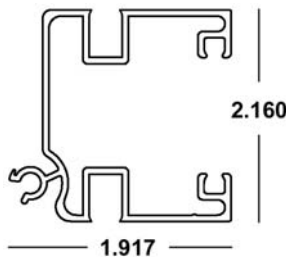

BERTHA HV® HD™ CENTER-
MATE WITH RODS x 20'
41-COLOR-435
Available in
White (WH)
Ivory (IV)
Bronze (MB)
Beige (BG)

BERTHA HV® HD™
INSERT x 20'
41-COLOR-436
Available in White (WH),
Ivory (IV), Bronze (MB)
and Beige (BG)