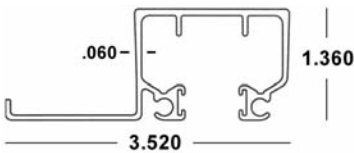

BERTHA HV® CEILING HEADER #1 x 20'

41-COLOR-424 (4 Pcs.)
Available in White (WH), Ivory (IV), Bronze (MB) and Beige (BG)
Felt: 41-HV-320