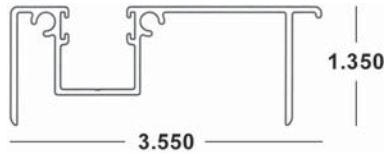

BERTHA HV® ACCORDION SHUTTER - BLADE 3

Code Approvals: FBC (non-HVHZ), FBC (HVHZ)

BERTHA HV® ADJ TRACK w/FELT x 20'

41-COLOR-423 (6 Pcs.)
Available in White (WH), Ivory (IV), Bronze (MB) and Beige (BG)
Felt: 41-HV-320