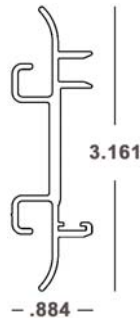

BERTHA HV® HD™
INSERT x 20'

41-COLOR-436

Available in White (WH),
Ivory (IV), Bronze (MB)
and Beige (BG)