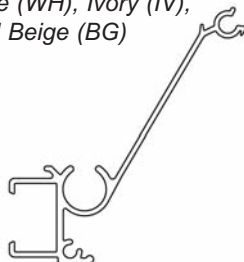

**BERTHA HV® MALE
T LOCK x 20'**
41-COLOR-437 (4 Pcs.)
Available in White (WH), Ivory (IV),
Bronze (MB) and Beige (BG)