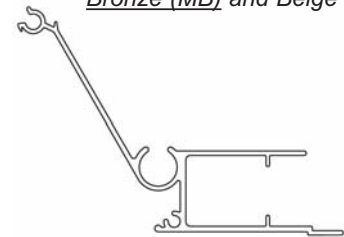

**BERTHA HV® FEMALE
T LOCK x 20'**
41-COLOR-438 (4 Pcs.)
Available in White (WH), Ivory (IV),
Bronze (MB) and Beige (BG)