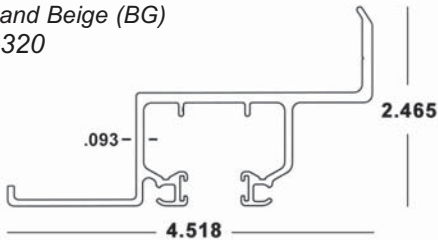

BERTHA HV® HD 1" BUILD OUT HEADER #2 x 20'

41-COLOR-432 (4 Pcs.)

Available in White (WH), Ivory (IV),
Bronze (MB) and Beige (BG)
Felt: 41-HV-320