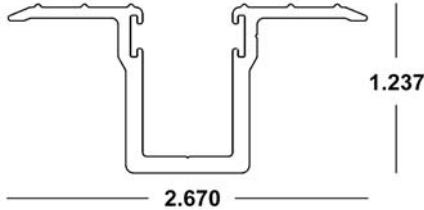

BERTHA HV® ANODIZED
TRENCH TRACK x 20'
41-63-437 Silver Anodized
Felt: 41-HV-320