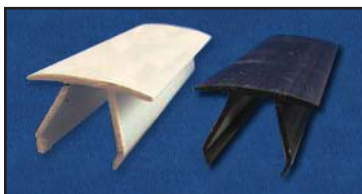

BERTHA HV® VINYL INSERTS

41-WH-Insert

41-BK-Insert