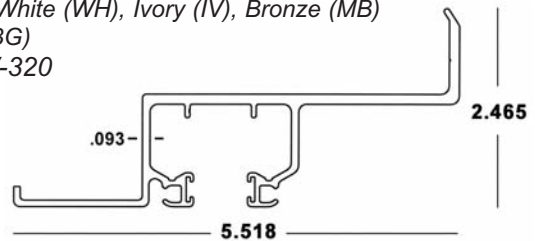

BERTHA HV® 2" BUILD OUT HEADER #1 x 20'

41-COLOR-433
Available in White (WH), Ivory (IV), Bronze (MB) and Beige (BG)
Felt: 41-HV-320

Hurricane 12

Eastern Metal Supply
Quality Shapes In Aluminum

EMS FL

1-800-432-2204
(561) 588-4780 - fax

EMS NC

1-800-343-8154
(704) 391-2267 - fax

EMS TX

1-800-996-6061
(281) 656-2297 - fax

EMS MO

1-888-822-6061
(314) 344-3349 - fax

Additional Locations: West Palm Beach & Lakeland, FL; Newark, DE and Birmingham, AL

website: www.EasternMetal.com

e-mail: info@EasternMetal.com

version: 08/16/16