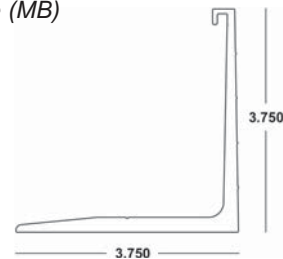

BERTHA HV® RAINGUARD x 17'

41-COLOR-460 (10 Pcs.)
Available in White (WH), Ivory (IV), Bronze (MB) and Beige (BG)