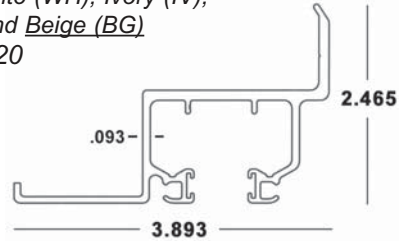

BERTHA HV® HD 3/8" BUILD OUT HEADER #2 x 20'

41-COLOR-431 (4 Pcs.)

Available in White (WH), Ivory (IV),
Bronze (MB) and Beige (BG)
Felt: 41-HV-320