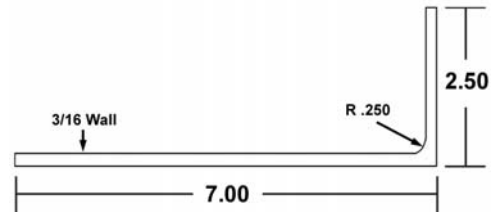

BERTHA HV® BUILD-OUT ANGLE x 20'
2-1/2 x 7 x .190 x 20' With Inside Radius

11-COLOR-420 6063-T6

Available in White (WH), Ivory (IV), Bronze (MB) and Beige (BG)