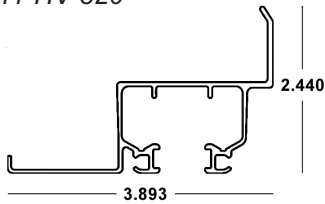

BERTHA HV® (3) 3/8" BUILD OUT TRACK x 20'

41-COLOR-462

Available in *White (WH)*, *Ivory (IV)*, *Bronze (MB)* and *Beige (BG)*
Felt: 41-HV-320