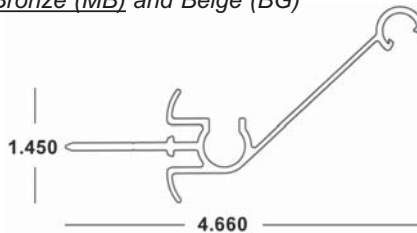

BERTHA HV® FLOATING CENTERMATE #2 X 20'

41-COLOR-422 (4 Pcs.)
Available in White (WH), Ivory (IV), Bronze (MB) and Beige (BG)