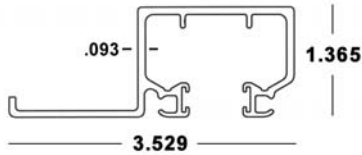

BERTHA HV® ACCORDION SHUTTER - BLADES 1 & 2

Code Approvals: FBC (non-HVHZ), FBC (HVHZ), TDI, IBC/IRC

BERTHA HV® HD CEILING
HEADER #2 x 20'

41-COLOR-430 (4 Pcs.)

Available in White (WH), Ivory (IV), Bronze (MB) and Beige (BG)
Felt 41-HV-320