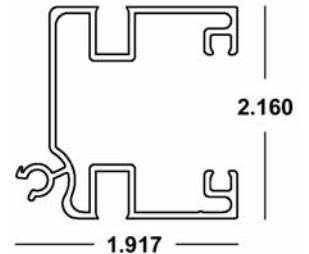

**BERTHA HV® HD™
CENTERMATE WITH RODS x 20'**
41-COLOR-435
Available in
White (WH)
Ivory (IV)
Bronze (MB)
Beige (BG)