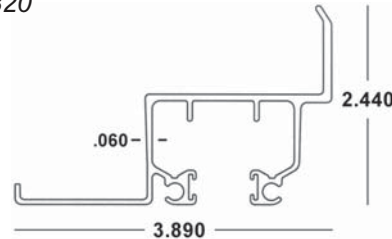

BERTHA HV® 3/8" BUILD OUT HEADER #1 x 20'

41-COLOR-425 (4 Pcs.)
Available in White (WH), Ivory (IV), Bronze (MB) and Beige (BG)
Felt: 41-HV-320