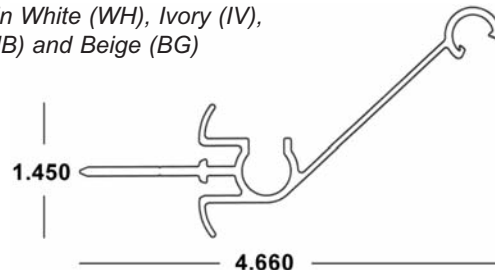

BERTHA HV® FLOATING CENTERMATE #2 X 20'

41-COLOR-422 (4 Pcs.)

Available in White (WH), Ivory (IV), Bronze (MB) and Beige (BG)