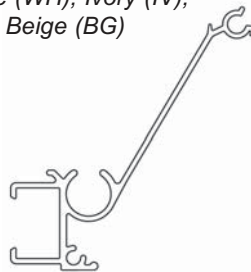

BERTHA HV® MALE T LOCK x 20'

41-COLOR-437 (4 Pcs.)

Available in White (WH), Ivory (IV),
Bronze (MB) and Beige (BG)