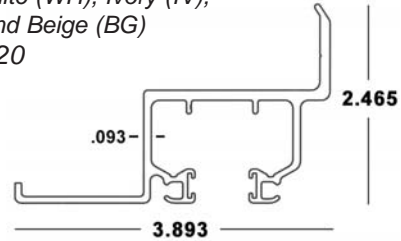

BERTHA HV® HD 3/8" BUILD OUT
HEADER #2 x 20'

41-COLOR-431 (4 Pcs.)

Available in White (WH), Ivory (IV),
Bronze (MB) and Beige (BG)
Felt: 41-HV-320