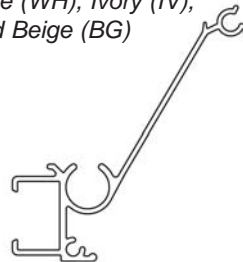

BERTHA HV® MALE T LOCK
x 20'
41-COLOR-437 (4 Pcs.)
Available in White (WH), Ivory (IV),
Bronze (MB) and Beige (BG)