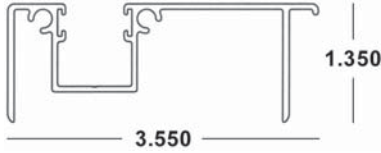

BERTHA HV® ACCORDION SHUTTER - BLADES 1 & 2

Code Approvals: FBC (non-HVHZ), FBC (HVHZ), TDI, IBC/IRC

BERTHA HV® ADJ TRACK

w/FELT x 20'

41-COLOR-423 (6 Pcs.)

Available in White (WH), Ivory (IV),
Bronze (MB) and Beige (BG)

Felt: 41-HV-320