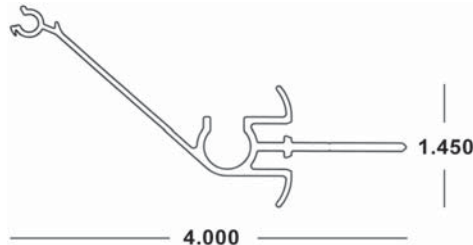

BERTHA HV® CENTERMATE #1 X 20'

41-COLOR-421 (6 Pcs.) Self Mating

Available in White (WH), Ivory (IV), Bronze (MB) and Beige (BG)