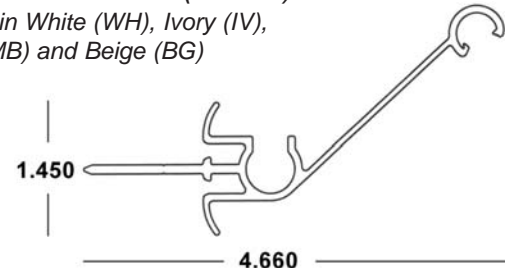

BERTHA HV® FLOATING
CENTERMATE #2 X 20'
41-COLOR-422 (4 Pcs.)
Available in White (WH), Ivory (IV),
Bronze (MB) and Beige (BG)