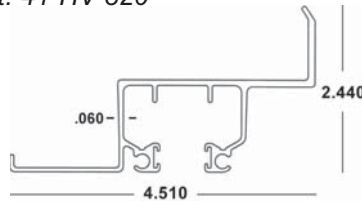

BERTHA HV® 1" BUILD OUT TRACK x 20'

41-COLOR-426
Available in White (WH), Ivory (IV), Bronze (MB) and Beige (BG)
Felt: 41-HV-320