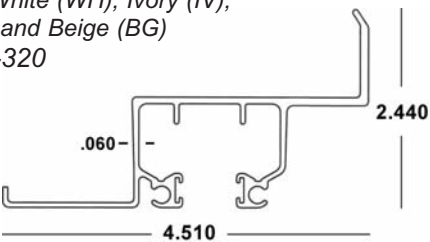

BERTHA HV® 1" BUILD OUT HEADER #1 x 20'

41-COLOR-426 (4 Pcs.)
Available in White (WH), Ivory (IV), Bronze (MB) and Beige (BG)
Felt: 41-HV-320