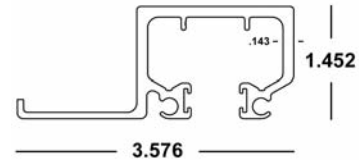

BERTHA HV® SHD™ CEILING HEADER x 20'

41-COLOR-470 (10 Pcs.)

Available in White (WH), Ivory (IV), Bronze (MB) and Beige (BG)
Felt: 41-HV-320