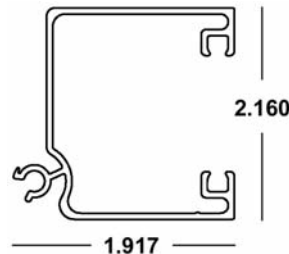

**BERTHA HV® HD™
CENTERMATE w/o RODS x 20'**
41-COLOR-439
Available in
White (WH)
Ivory (IV)
Bronze (MB)
Beige (BG)