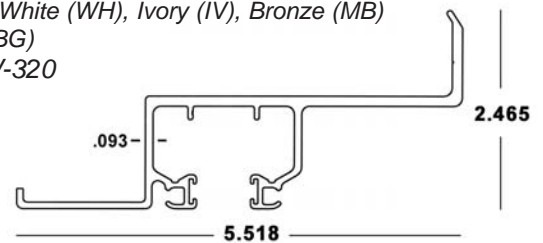

BERTHA HV® 2" BUILD OUT HEADER #1 x 20'

41-COLOR-433

Available in White (WH), Ivory (IV), Bronze (MB) and Beige (BG)
Felt: 41-HV-320

Hurricane 09

Eastern Metal Supply
Quality Shapes In Aluminum

EMS FL

1-800-432-2204
(561) 588-4780 - fax

EMS NC

1-800-343-8154
(704) 391-2267 - fax

EMS TX

1-800-996-6061
(281) 656-2297 - fax

EMS MO

1-888-822-6061
(314) 344-3349 - fax

Additional Locations: West Palm Beach & Lakeland, FL and Newark, DE

website: www.easternmetal.com

e-mail: info@easternmetal.com

version: 11/15/10