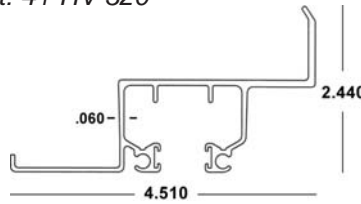

BERTHA HV® 1" BUILD OUT TRACK x 20'

41-COLOR-426

Available in White (WH), Ivory (IV), Bronze (MB) and Beige (BG)
Felt: 41-HV-320