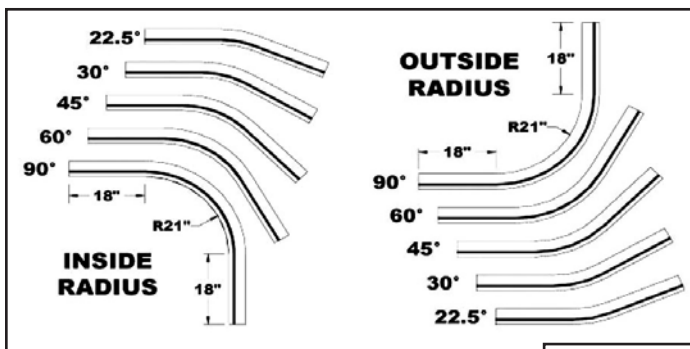

Hurricane 17

EMS FL

1-800-432-2204
(561) 588-4780 - fax

EMS NC

1-800-343-8154
(704) 391-2267 - fax

EMS TX

1-800-996-6061
(281) 656-2297 - fax

EMS MO

1-888-822-6061
(314) 344-3349 - fax

Eastern Metal Supply

Quality Shapes In Aluminum

Additional Locations: West Palm Beach & Lakeland, FL; Newark, DE and Birmingham, AL

website: www.EasternMetal.com

e-mail: info@EasternMetal.com

version: 11/08/17