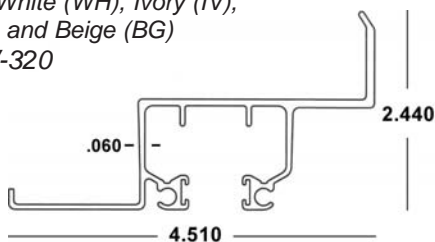

BERTHA HV® 1" BUILD OUT HEADER #1 x 20'

41-COLOR-426 (4 Pcs.)

Available in White (WH), Ivory (IV), Bronze (MB) and Beige (BG)
Felt: 41-HV-320