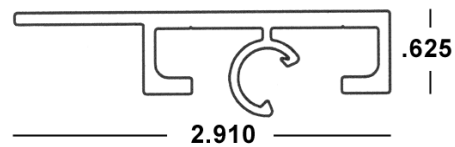

BERTHA HV® 1" DIRECT MOUNT
STARTER x 20'

41-COLOR-428 (6 Pcs.)

Available in White (WH), Ivory (IV), Bronze (MB) and Beige (BG)