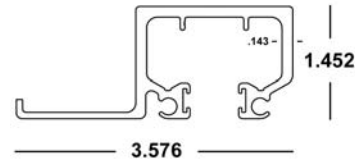

BERTHA HV® SHD™ HEADER #1 x 20'

41-COLOR-470 (10 Pcs.)

Available in White (WH), Ivory (IV), Bronze (MB) and Beige (BG)
Felt: 41-HV-320