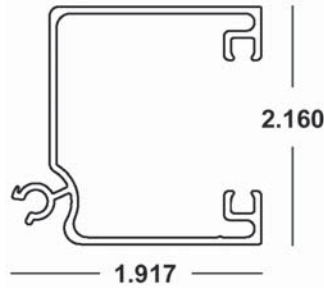

BERTHA HV® ACCORDION SHUTTER - BLADES 1 & 2

Code Approvals: FBC (non-HVHZ), FBC (HVHZ), TDI, IBC/IRC

BERTHA HV® HD™ CENTERMATE WITHOUT RODS x 20'

41-COLOR-439
Available in White (WH), Ivory (IV), Bronze (MB) and Beige (BG)