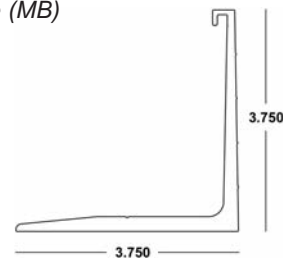

BERTHA HV® RAINGUARD x 17'

41-COLOR-460 (10 Pcs.)
Available in White (WH),
Ivory (IV), Bronze (MB)
and Beige (BG)