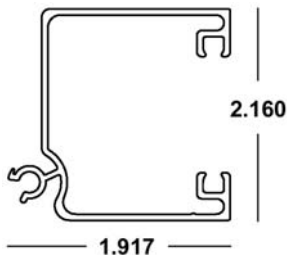

BERTHA HV® CENTERLOCK
CLIP x 10' 2"
52-63-4159 *with pretreat
Mill Finish*

BERTHA HV® HD™ CENTER-
MATE w/o RODS x 20'
41-COLOR-439
Available in
White (WH)
Ivory (IV)
Bronze (MB)
Beige (BG)