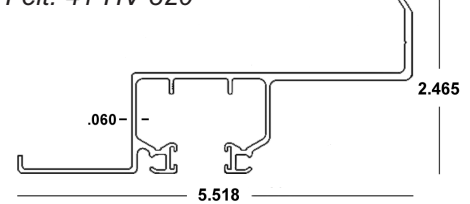

BERTHA HV® (3) 2" BUILD OUT TRACK x 20'

41-COLOR-468

Available in *White (WH)*, *Ivory (IV)*, *Bronze (MB)* and *Beige (BG)*
Felt: 41-HV-320