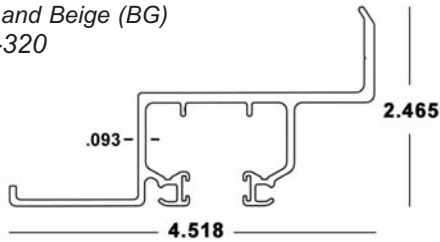

BERTHA HV® HD 1" BUILD OUT HEADER #2 x 20'

41-COLOR-432 (4 Pcs.)

Available in White (WH), Ivory (IV),
Bronze (MB) and Beige (BG)
Felt: 41-HV-320