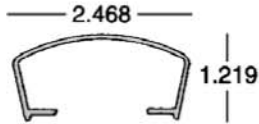

website: www.easternmetal.com

e-mail: info@easternmetal.com

version: 03/20/12

Top Cap - HR-10

mates with HR-11A; bundle of 8

HR-10-WH White x 20'
HR-10-BR Bronze x 20'
HR-10-BK Black x 20'

Accepts Castings: