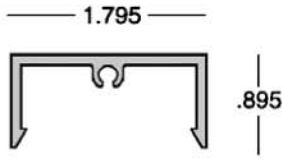

Bottom Channel - HR-3

mates with HR-2; bundle of 8

HR-3-WH White x 19' 6"
HR-3-BR Bronze x 19' 6"
HR-3-MF (MO) Mill Finish x 19' 6"
52-61-1730 White x 19' 6" (6005-T5)
52-63-4609 Black x 25'

Accepts Casting:

Wall Mount: 21-00-316