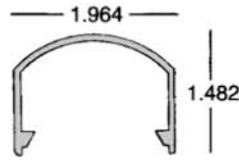

Top Cap - HR-14

mates with HR-2, HR-2C;
bundle of 12

HR-14-WH White x 20'
HR-14-BR Bronze x 20'