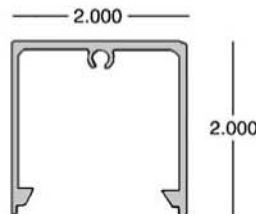

Snap Post - HR-4

mates with HR-2; bundle of 6

- 52-63-6146 White x 19' 6" (FL)
- 52-63-6148 Bronze x 19' 6" (FL)
- HR-4-WH White x 21' 1"
- HR-4-BR Bronze x 21' 1"
- HR-4-BK Black x 21' 1"
- HR-4-WH-2 White x 23'
- HR-4-BK-2 Black x 23'
- HR-4-BR-2 Bronze x 23'