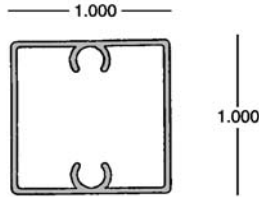

website: www.easternmetal.com

e-mail: info@easternmetal.com

version: 07/28/10

1" Picket - HR-5

bundle of 20

- HR-5-WH-39** White x 39"
- HR-5-WH** White x 23'
- HR-5-BR** Bronze x 23'
- HR-5-BK** Black x 23' 6"
- HR-5-MF (MO)** Mill Finish x 23'

**1" Oval Picket
Mill Order (FL)**

Painted Square Tube

6063-T6 Aluminum

<u>Stock Code</u>	<u>Size in Inches (E x M x S color)</u>
19-WH-204	2 x .093 x 24' White
19-MB-204	2 x .093 x 24' Bronze
19-BK-204	2 x .093 x 24' Black
19-WH-305	2 x .125 x 24' 6" White
19-MB-305	2 x .125 x 24' 6" Bronze
19-WH-212	2 x .250 x 24' White
19-MB-212	2 x .250 x 24' Bronze
19-BK-212	2 x .250 x 24' Black
19-WH-003	3 x .093 x 24' White
19-MB-100	3 x .093 x 24' Bronze
19-WH-225	3 x .125 x 20' White
19-WH-220	3 x .125 x 24' White
19-MB-225	3 x .125 x 20' Bronze
19-MB-235	3 x .125 x 24' Bronze
19-BK-235	3 x .125 x 24' Black