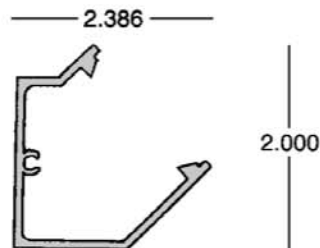

Corner Post - HR-4C

mates with HR-2
Mill Order