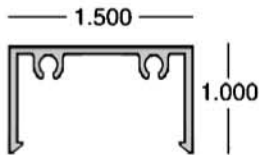

HR-12A-WH White x 19' 6"
HR-12A-BR Bronze x 19' 6"

Bottom Channel - HR-12B

bundle of 12

HR-12B-WH White x 19' 6"
HR-12B-BR Bronze x 19' 6"
HR-12B-BK Black x 19' 6"

Handrailing 02

Eastern Metal Supply

Quality Shapes In Aluminum