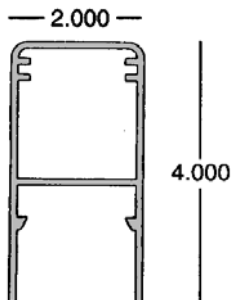

Outer Sleeve - HR-1A

mates with HR-1

Mill Order

Top Cap - HR-7

mates with HR-2

Mill Order

Accepts Casting:

End Cap: 21-00-131