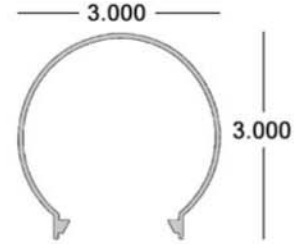

End Cap: 21-00-105
Wall Mount: 21-00-186
Flat End Cap: 52-00-147

Top Cap - HR-14

mates with HR-2, HR-2C;
bundle of 12

HR-14-WH White x 20'
HR-14-BR Bronze x 20'

Top Cap - HR-17

mates with HR-2, HR-2C

HR-17-WH White x 20'
HR-17-BR Bronze x 20'