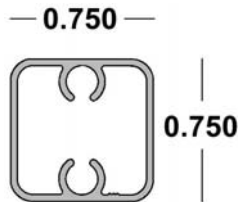

3/4" Picket - HR-13

bundle of 20

- HR-13-WH-1 (FL)** White x 19' 1"
- HR-13-BR-1 (FL)** Bronze x 19' 1"
- HR-13-BK (FL)** Black x 19' 1"
- HR-13-WH** White x 22' 5"
- HR-13-BR** Bronze x 22' 5"

**3/4" Picket w/radius
HR-13R**

.120 Radius

- HR-13R-WH20 (FL)** White x 20'
- HR-13R-BR20 (FL)** Bronze x 20'
- HR-13R-WH (MO)** White x 24'
- HR-13R-BR (MO)** Bronze x 24'

Painted Square Tube (con't)

6063-T6 Aluminum

<u>Stock Code</u>	<u>Size in Inches (E x M x S color)</u>
19-WH-245	4 x .125 x 20' White
19-WH-400	4 x .125 x 24' White
19-MB-245	4 x .125 x 20' Bronze
19-MB-246	4 x .125 x 24' Bronze