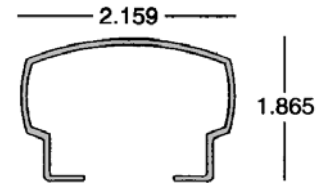

Outer Sleeve - HR-1A

mates with HR-1

Mill Order