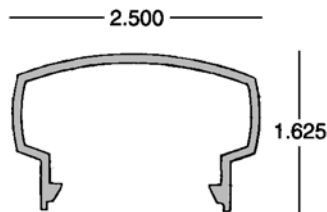

Top Cap - HR-1

mates with HR-2, HR-2C; bundle of 8

HR-1-WH White x 20'

HR-1-BR Bronze x 20'

HR-1-MF (MO) Mill Finish x 20'

52-63-5578 Black x 25'

Accepts Castings:

Wall Mount: 21-00-187 End Cap: 21-00-100