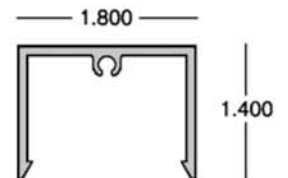

Snap Post - HR-4A

mates with HR-2; bundle of 6

- HR-4A-WH White x 21' 1"
- HR-4A-BR Bronze x 21' 1"
- HR-4A-BK Black x 25'

Accepts Casting:
Floor Flange: 21-00-195