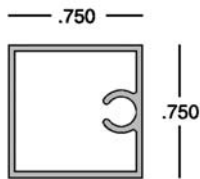

**1" Oval Picket
Mill Order (FL)**

Painted Square Tube

6063-T6 Aluminum

<u>Stock Code</u>	<u>Size in Inches (E x M x S color)</u>
19-WH-204	2 x .093 x 24' White
19-MB-204	2 x .093 x 24' Bronze
19-BK-204	2 x .093 x 24' Black
19-WH-305	2 x .125 x 24' 6" White
19-MB-305	2 x .125 x 24' 6" Bronze
19-WH-212	2 x .250 x 24' White
19-MB-212	2 x .250 x 24' Bronze
19-BK-212	2 x .250 x 24' Black
19-WH-003	3 x .093 x 24' White
19-MB-100	3 x .093 x 24' Bronze
19-WH-225	3 x .125 x 20' White
19-WH-220	3 x .125 x 24' White
19-MB-225	3 x .125 x 20' Bronze
19-MB-235	3 x .125 x 24' Bronze
19-BK-235	3 x .125 x 24' Black

3/4" Picket - HR-13

bundle of 20

- HR-13-WH-1 (FL)** White x 19' 1"
- HR-13-BR-1 (FL)** Bronze x 19' 1"
- HR-13-BK (FL)** Black x 19' 1"
- HR-13-WH** White x 22' 5"
- HR-13-BR** Bronze x 22' 5"

**3/4" Picket w/radius
HR-13R**