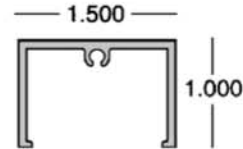

HR-12A-WH White x 19' 6"
HR-12A-BR Bronze x 19' 6"

Bottom Channel - HR-12B

bundle of 12

HR-12B-WH White x 19' 6"
HR-12B-BR Bronze x 19' 6"
HR-12B-BK Black x 19' 6"

Handrailing 02

Eastern Metal Supply

Quality Shapes In Aluminum