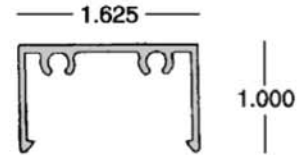

Snap Channel - HR-12

bundle of 12

HR-12-WH White x 19' 6"
HR-12-BR Bronze x 19' 6"
HR-12-BK Black x 19' 6"

Accepts Casting:

Wall Mount: 21-00-185