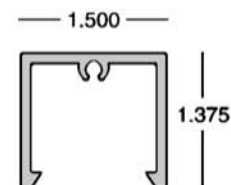

Snap Post - HR-16

mates with HR-15; bundle of 8
HR-16-WH-1 White x 18' 6"

Handrailing 03