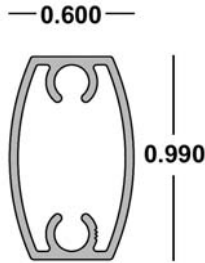

website: www.easternmetal.com

e-mail: info@easternmetal.com

version: 07/28/10

1" Picket - HR-5

bundle of 20

- HR-5-WH-39** White x 39"
- HR-5-WH** White x 23'
- HR-5-BR** Bronze x 23'
- HR-5-BK** Black x 23' 6"
- HR-5-MF (MO)** Mill Finish x 23'

**1" Oval Picket
Mill Order (FL)**

Painted Square Tube

6063-T6 Aluminum

<u>Stock Code</u>	<u>Size in Inches (E x M x S color)</u>
19-WH-204	2 x .093 x 24' White
19-MB-204	2 x .093 x 24' Bronze
19-BK-204	2 x .093 x 24' Black
19-WH-305	2 x .125 x 24' 6" White
19-MB-305	2 x .125 x 24' 6" Bronze
19-WH-212	2 x .250 x 24' White
19-MB-212	2 x .250 x 24' Bronze
19-BK-212	2 x .250 x 24' Black
19-WH-003	3 x .093 x 24' White
19-MB-100	3 x .093 x 24' Bronze
19-WH-225	3 x .125 x 20' White
19-WH-220	3 x .125 x 24' White
19-MB-225	3 x .125 x 20' Bronze
19-MB-235	3 x .125 x 24' Bronze
19-BK-235	3 x .125 x 24' Black