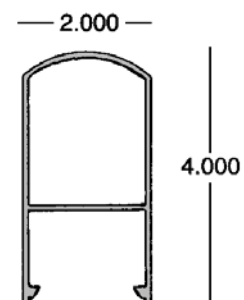

Top Cap - HR-8

mates with HR-2, HR-2C

HR-8-WH White x 20'

HR-8-BR Bronze x 20'

Handrailing 01

Eastern Metal Supply
Quality Shapes In Aluminum

EMS FL

1-800-432-2204
(561) 588-4780 - fax

EMS NC

1-800-343-8154
(704) 391-2267 - fax

EMS TX

1-800-996-6061
(281) 656-2297 - fax

EMS MO

1-888-822-6061
(314) 344-3349 - fax

Additional Locations: West Palm Beach & Lakeland, FL; Newark, DE and Birmingham, AL

website: www.easternmetal.com

e-mail: info@easternmetal.com

version: 03/20/12