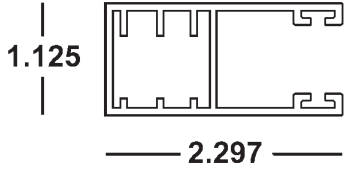

ROLL SHUTTER SYSTEMS - Code Approvals

40mm: FBC (non-HVHZ), FBC (HVHZ), TDI, IBC/IRC **55mm:** FBC (non-HVHZ) **60mm:** FBC (non-HVHZ), FBC (HVHZ), TDI, IBC/IRC

SINGLE BOX TRACK x 24' 6"
Mill Order (40-WH-505) (6 Pcs.)
White
Felt: 41-HV-320

40 MM TRACK x 20'
41-COLOR-002 (6 Pcs.)
Available in White (WH), Ivory (IV),
Bronze (MB) and Beige (BG)
Felt: 41-HV-320