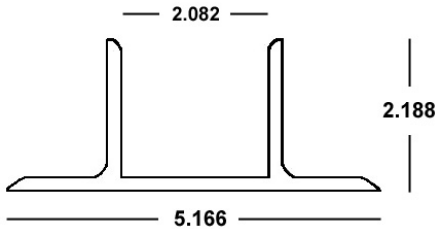

2" STORM BAR CLIP x 12'
40-63-262 Mill Finish

1" STORM BAR BRACKET x 24'
Mill Order