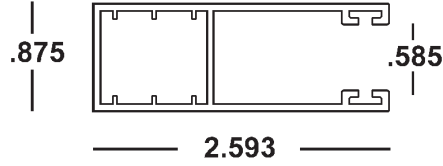

55 MM TRACK x 22' 6"
41-COLOR-003 (6 Pcs.)
Available in White (WH), Ivory (IV),
Bronze (MB) and Beige (BG)
Felt: 41-HV-320