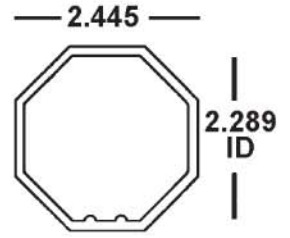

58 mm OCTAGONAL TUBE x 24'
40-63-250 Mill Finish