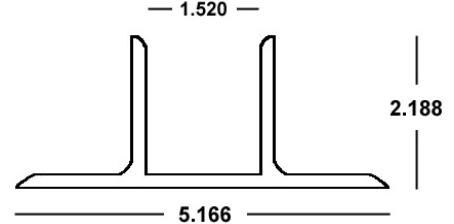

Hurricane 20

Eastern Metal Supply
Quality Shapes In Aluminum

EMS FL
1-800-432-2204

(561) 588-4780 - fax

EMS NC
1-800-343-8154

(704) 391-2267 - fax

EMS TX
1-800-996-6061

(281) 656-2297 - fax

EMS MO
1-888-822-6061

(314) 344-3349 - fax

Additional Locations: West Palm Beach & Lakeland, FL; Newark, DE and Birmingham, AL

website: www.easternmetal.com

e-mail: info@easternmetal.com

version: 04/30/12