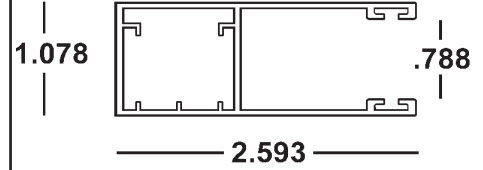

ROLL SHUTTER SYSTEMS - Code Approvals

40mm: FBC (non-HVHZ), FBC (HVHZ), TDI, IBC/IRC **55mm:** FBC (non-HVHZ) **60mm:** FBC (non-HVHZ), FBC (HVHZ), TDI, IBC/IRC

SINGLE BOX TRACK x 24' 6"
Mill Order (40-WH-505) (6 Pcs.)
White
Felt: 41-HV-320

40 MM TRACK x 20'
41-COLOR-002 (6 Pcs.)
Available in White (WH), Ivory (IV),
Bronze (MB) and Beige (BG)
Felt: 41-HV-320

55 MM TRACK x 22' 6"
41-COLOR-003 (6 Pcs.)
Available in White (WH), Ivory (IV),
Bronze (MB) and Beige (BG)
Felt: 41-HV-320

DADE 55 MM TRACK x 24' 6"
41-COLOR-300 (6 Pcs.)
Available in White (WH), Ivory (IV),
Bronze (MB) and Beige (BG)
Felt: 41-HV-160

BOTTOM SLAT WEATHER SEAL
41-68-101 400' Roll - 21" Reel
Bulb Gasket Seal Black
Mates w/ 40mm, 55mm, 58mm, 60mm Slats

FELT ROLL x 1,750' (.320/.270)
41-HV-320 Black Felt Roll

FELT ROLL x 4000' (.160/.270)
41-HV-160* Gray Felt Roll
*for the Dade 55mm Track (41-COLOR-300)

2" STORM BAR CLIP x 12'
40-63-262 Mill Finish

1" STORM BAR BRACKET x 24'
Mill Order

1.5" STORM BAR BRACKET x 24'
Mill Order

Hurricane 20

Eastern Metal Supply
Quality Shapes In Aluminum

EMS FL
1-800-432-2204

(561) 588-4780 - fax

EMS NC
1-800-343-8154

(704) 391-2267 - fax

EMS TX
1-800-996-6061

(281) 656-2297 - fax

EMS MO
1-888-822-6061

(314) 344-3349 - fax

Additional Locations: West Palm Beach & Lakeland, FL; Newark, DE and Birmingham, AL

website: www.easternmetal.com

e-mail: info@easternmetal.com

version: 04/30/12