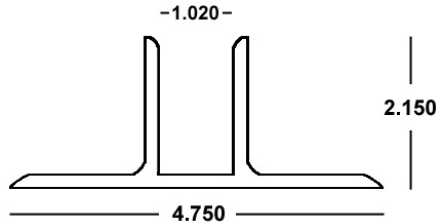

1.5" STORM BAR BRACKET x 24'
Mill Order