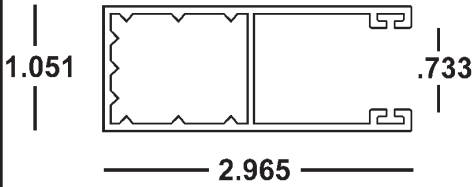

DADE 55 MM TRACK x 24' 6"
41-COLOR-300 (6 Pcs.)
Available in White (WH), Ivory (IV),
Bronze (MB) and Beige (BG)
Felt: 41-HV-160

BOTTOM SLAT WEATHER SEAL
41-68-101 400' Roll - 21" Reel
Bulb Gasket Seal Black
Mates w/ 40mm, 55mm, 58mm, 60mm Slats