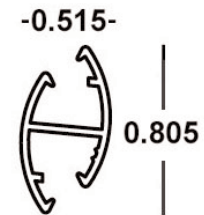

Roller Bottom Head Rail x 12'

307-WH-001 (MO) White