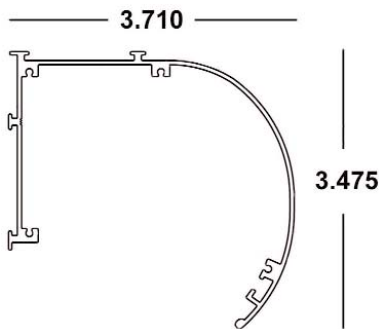

Cassette Head Rail x 12'

Mill Order