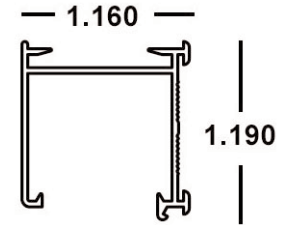

T-Channel x 16'

307-63-001 (MO) White
100 pc. sub bundles

**Cordless Head Rail x 12'**

307-OFFWH-003 (MO) Off White

**Valet Head Rail x 12'**

307-WH-002 (MO) White

**Bottom Plate x 12'**

307-IV-002 (MO) Ivory
307-TAN-002 (MO) Tan
307-WH-005 (MO) White
307-VAN-002 (MO) Vanilla

**Cover Plate x 12'**

307-IV-001 (MO) Ivory
307-TAN-001 (MO) Tan
307-WH-003 (MO) White
307-VAN-001 (MO) Vanilla

**Roller Bottom Head Rail x 12'**

307-WH-001 (MO) White

**Cassette Head Rail x 12'**

Mill Order