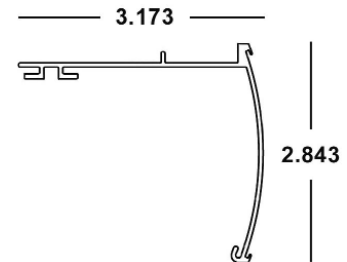

Deluxe Vienna x 12'

307-WH-004 (MO) White