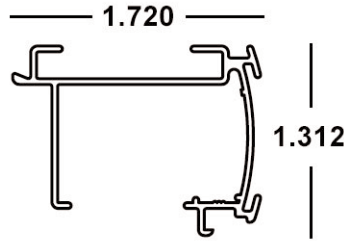

<p>1.272" x 1.177" Round Tube x 20' 52-61-4119 (FL) Mill Finish</p> 	<p>1.555" x 1.435" Round Tube 52-61-3842 (FL) x 24' Mill Finish</p> 	<p>2-1/2" Roller Tube x 24' 3105-003 (MO) Mill Finish</p> 
---	--	--

<p>Round Hem Bar x 12' 557-WH-005 (MO) White 557-BL-004 (MO) Black Mill Order (MO) Clear Anodized 24 pc. per box (paper interleaved)</p> 	<p>Bottom Hem Bars x 12' Mill Finish available in various sizes 1/8" Round Rod x 12' Mill Order Mill Finish</p>   <p style="text-align: center;">Hem Bar Round Rod</p>
--	---

Window Treatment 03

	<p>EMS FL 1-800-432-2204 (561) 588-4780 - fax</p>	<p>EMS NC 1-800-343-8154 (704) 391-2267 - fax</p>	<p>EMS TX 1-800-996-6061 (281) 656-2297 - fax</p>	<p>EMS MO 1-888-822-6061 (314) 344-3349 - fax</p>
<p>Additional Locations: West Palm Beach & Lakeland, FL; Newark, DE and Birmingham, AL</p>				
<p>Quality Shapes In Aluminum website: www.easternmetal.com e-mail: info@easternmetal.com version: 10/03/11</p>				

T-Channel x 16'

307-63-001 (MO) White
100 pc. sub bundles

**Cordless Head Rail x 12'**

307-OFFWH-003 (MO) Off White

**Valet Head Rail x 12'**

307-WH-002 (MO) White

**Bottom Plate x 12'**

307-IV-002 (MO) Ivory
307-TAN-002 (MO) Tan
307-WH-005 (MO) White
307-VAN-002 (MO) Vanilla