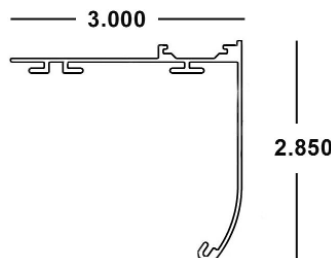

Vienna Head Rail x 12'

307-IV-003 (MO) Ivory
307-TAN-003 (MO) Tan
307-WH-006 (MO) White
307-VAN-003 (MO) Vanilla