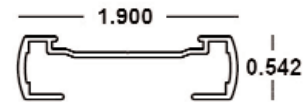

Large Universal Rail x 12'

307-BEIGE-002 (MO) Beige
307-MOCHA-002 (MO) Mocha
307-HAZEL-002 (MO) Hazel
307-ALMOND-002 (MO) Almond

Window Treatment 04