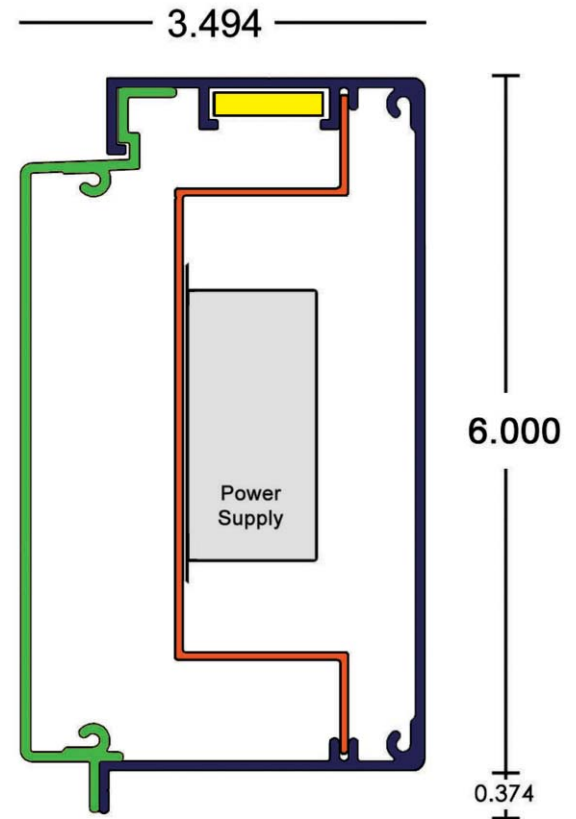

Easy Access:

- Reduced Maintenance Times
- Change Letters Without Removing Entire Raceway
- Power Supply Panel Slides In-and-Out Via Convenient Slots
- End Access Improves Serviceability when Channel Letters are Large or have ACM Backing