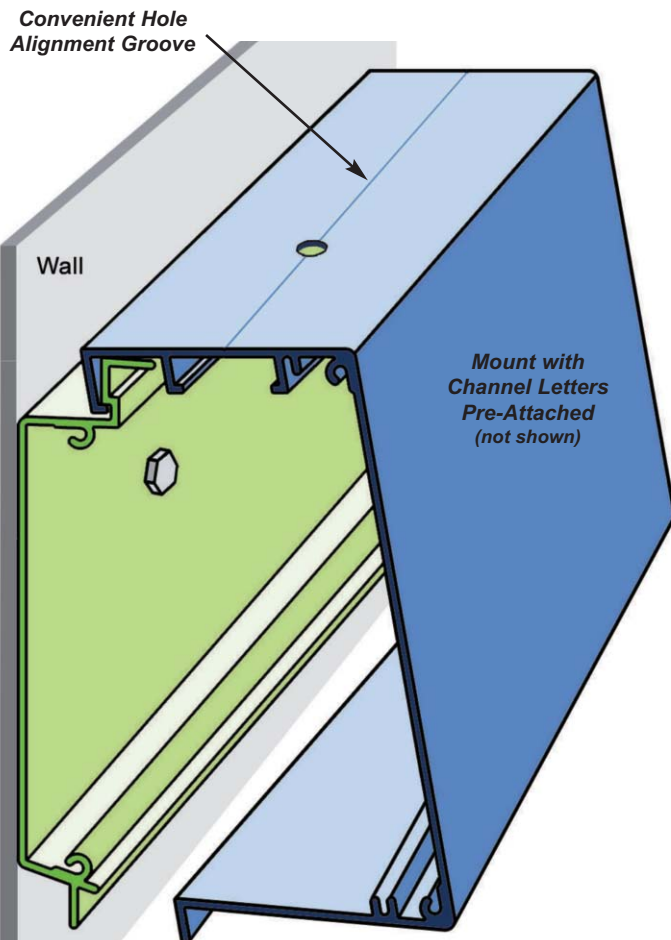

EasyMount™ Channel Letter Raceway

Exclusively Distributed by **Eastern Metal Supply**

NEW!
 Revolutionary
 Patented Design

<p>6" EasyMount™ Raceway Back Wall Bracket x 25' 24-63-159 6063-T6 <i>Mates with EasyMount™ Raceway Face</i></p> <p>— 1.347 — 6.277</p>	<p>6" EasyMount™ Raceway Face x 25' 24-63-158 6063-T6 <i>Mates with EasyMount™ Raceway Back</i></p> <p>— 2.817 — 6.000 0.374</p>	<p>Assembled Schematic</p> <p>— 3.494 — 6.000 0.374 Power Supply End Cap Encloses Assembled Raceway</p>
<p>EasyMount™ Power Supply Panel x 12" 24-63-161 <i>Inserts into EasyMount™ Raceway Face Slots</i></p> <p>— 1.500 — 4.100 5.860</p>	<p>6" EasyMount™ Raceway End Cap 21-00-910 <i>Mates with Assembled EasyMount™ Raceway</i></p>	<p>EasyMount™ Lifting Bar 24-63-162 1/4" x 1" x 1-1/2" Bar; 1/2" Threaded Hole <i>Inserts into EasyMount™ Raceway Face Channel</i></p>

EasyMount™ Channel Letter Raceway

Exclusively Distributed by *Eastern Metal Supply*

NEW!
 Revolutionary
 Patented Design

FEATURES & BENEFITS:

Saves Time & Money:

- Faster Installation • Reduced Labor Cost
- Minimal Fabrication Time

Simple Installation:

- Easily Mounted Structural Raceway Back
- Easily Attach Raceway Face with Pre-Mounted Channel Letters which Drops and Locks into Place
- Virtually Invisible Raceway Back Helps Create a Sleek Look
- Unique Design Reduces Possibility of Channel Letter Damage

Hinging Required for Assembly is Less than 2°
 (exaggerated here for clarity)

Easy Access:

- Reduced Maintenance Times
- Change Letters Without Removing Entire Raceway
- Power Supply Panel Slides In-and-Out Via Convenient Slots
- End Access Improves Serviceability when Channel Letters are Large or have ACM Backing