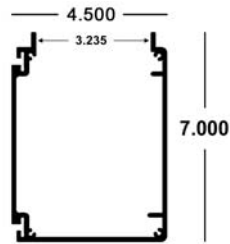

4-1/2" x 7" Tab Mounted LED Raceway x 25'
24-63-155
Used with 24-63-157, 21-00-927 24-63-148P