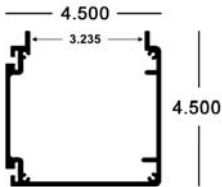

4-1/2" x 4-1/2" Tab Mounted LED Raceway x 25'
24-63-156
Used with 24-63-157, 21-00-928 24-63-148P

4-1/2" x 4-1/2" End Cap
21-00-928
Used with 24-63-156