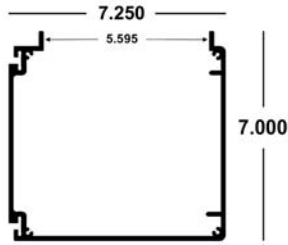

**e-mail:** [info@easternmetal.com](mailto:info@easternmetal.com)

**version:** 05/15/12

7-1/4" x 7" Tab Mounted Raceway x 25'  
24-63-149  
Used with 24-63-150, 24-63-148P, 21-00-909

7-1/4" Tab Mounted Raceway Lid x 25'  
24-63-150  
Used with 24-63-149, 24-63-135 and 24-63-138