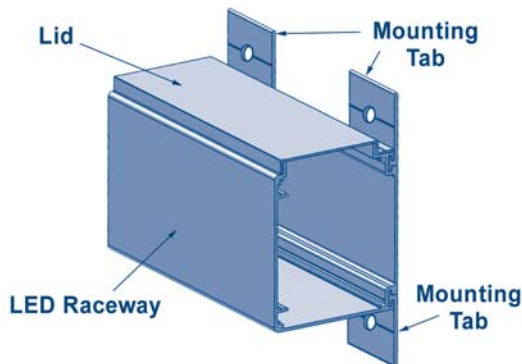

LED Raceway Assembly

Channel Letter Coil

PVC Mask One Side, all 20" ID Coil

Stock Code	Color	Size in Inches
Mill Order	White/White	.032 x 4.50 (4.3") x 270'
49-WH-003 (MO)	White/White	.032 x 5.50 (5.3") x 270'
Mill Order	White/White	.040 x 4.50 (4.3") x 270'
49-WH-004	White/White	.040 x 5.50 (5.3") x 270'
Mill Order	Bronze/White	.032 x 4.50 (4.3") x 270'
49-DB-003 (MO)	Bronze/White	.032 x 5.50 (5.3") x 270'
Mill Order	Bronze/White	.040 x 4.50 (4.3") x 270'
49-DB-004	Bronze/White	.040 x 5.50 (5.3") x 270'
49-RD-004 (FL/MO)	Red/White	.040 x 5.50 (5.3") x 270'
49-BK-004	Black/White	.040 x 5.50 (5.3") x 270'
49-MATBLK-004	Black/White	.040 x 5.50 (5.3") x 270'

Signage 06

Eastern Metal Supply
Quality Shapes In Aluminum

EMS FL
1-800-432-2204
(561) 588-4780 - fax

EMS NC
1-800-343-8154
(704) 391-2267 - fax

EMS TX
1-800-996-6061
(281) 656-2297 - fax

EMS MO
1-888-822-6061
(314) 344-3349 - fax

Additional Locations: West Palm Beach & Lakeland, FL; Newark, DE and Birmingham, AL

website: www.easternmetal.com

e-mail: info@easternmetal.com

version: 05/02/12