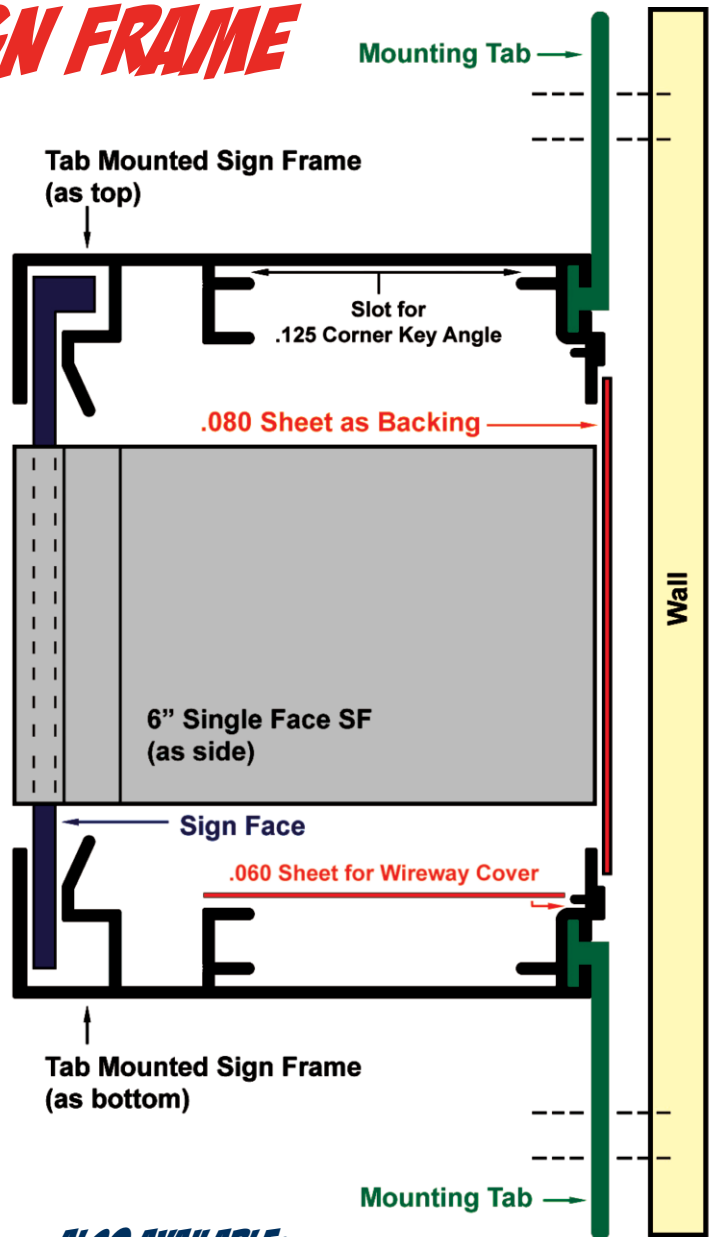

Eastern Metal Supply

NEW!

6" TAB MOUNTED SIGN FRAME

6" Tab Mounted Sign Frame x 24' 6"
 24-63-700
 Mates with 24-63-148P; Used as Top and Bottom of Cabinet

Accepts 1/8" angle as Corner Key: 24-63-236

6" Single Face Sign Frame x 24' 6"
 24-63-705
 Used as Sides of Cabinet

Accepts 1/8" angle as Corner Key and Retainer: 24-63-236

Sign Frame Mounting Tab x 2"
 24-63-148P 50 pcs/box
 1/2" hole in center; Mates with 24-63-700

Max Load Per Tab:
 Vertical: 220 #
 Horizontal: 160 #

FEATURES & BENEFITS:

- Flexibility to mount and adapt to wall surface installation irregularities or impedances
- Convenience to locate the tabs where needed
- Time and Labor Savings...no need to fabricate brackets
- Slots for Mounting Tabs in the top and bottom sign frame make mounting easier and faster.

ALSO AVAILABLE:

- Sign Frames • Raceways • Flex Face System
- Misc. Sign Shapes • Square Tube, Angle & Channel
- Sheet: painted, alodine, mill finish
- Channel Letter Coil
- Aluminum Composite Material (ACM)
- Staple Extrusions & Vinyl Inserts; Canvas Awning Rail
- Architectural Shapes