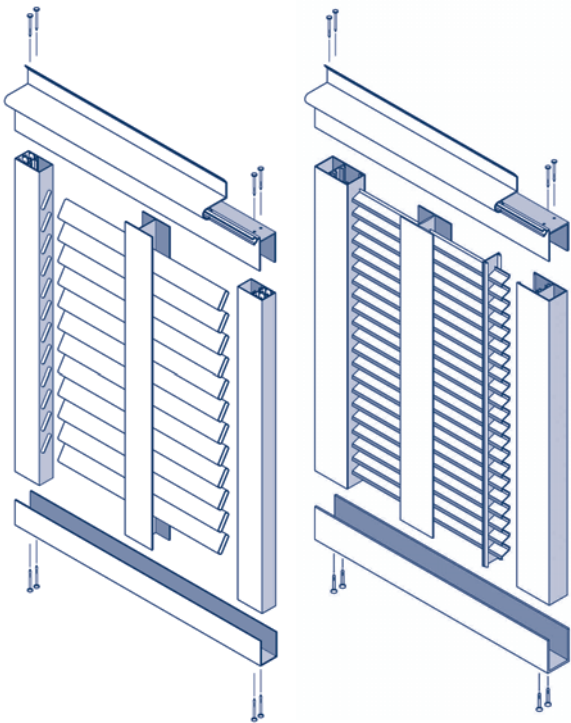

Decorative Bahama/Colonial Systems - see HURRICANE & SECURITY pp 42-55