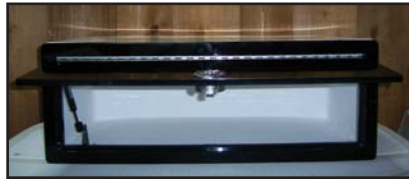

MARINE HARDWARE & ACCESSORIES - BOXES

Fiberglass Electronics Box

EMSSEB Small Black Face
24" W x 15" D x 10" H
½" Door & Frame, 1 Gas Shock, Stainless Lock

Fiberglass Electronics Box

EMSLEB Large Black Face
30" W x 17" D x 11" H
½" Door & Frame, 1 Gas Shock, Stainless Lock. Also available with White Face

Fiberglass Electronics Box

EB32W Large Black Face
32" W x 20" D x 10" H
Crowned top.
All marine grade hardware and gel coat (inside and out). Gel coat has excellent gloss and fade resistance. Gasket on door for a water resistant box. Snow White Exterior

Fiberglass Poling Platform Cap

PPFC
Fiberglass Cap (White)
24" W x 42" L x 1-1/2" W Lip

Leaning Post Tray

7000TRAY
with Lip
9-1/2" H x 6-1/2" D x 36" W
Tapered for Angled Legs of Leaning Post

Upper Control Station