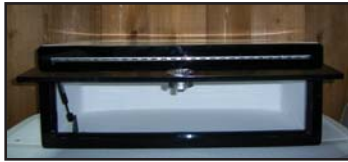

MARINE HARDWARE & ACCESSORIES - BOXES

Fiberglass Electronics Box

EMSSEB Small Black Face
24" W x 15" D x 10" H
½" Door & Frame, 1 Gas Shock, Stainless Lock

Fiberglass Electronics Box

EMSLEB Large Black Face
30" W x 17" D x 11" H
½" Door & Frame, 1 Gas Shock, Stainless Lock. Also available with White Face

Fiberglass Electronics Box

EB32W Large Black Face
32" W x 20" D x 10" H
Crowned top.
All marine grade hardware and gel coat (inside and out). Gel coat has excellent gloss and fade resistance. Gasket on door for a water resistant box. Snow White Exterior

Fiberglass Poling Platform Cap

PPFC
Fiberglass Cap (White)
24" W x 42" L x 1-1/2" W Lip

Leaning Post Tray

7000TRAY
with Lip
9-1/2" H x 6-1/2" D x 36" W
Tapered for Angled Legs of Leaning Post

Upper Control Station