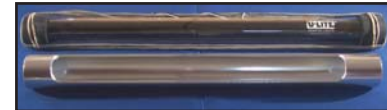

Fluorescent Light Kits

FL	Fluorescent Light Kit
FLH	Fluorescent Light Housing

Fluorescent Light Kit

Marine 20