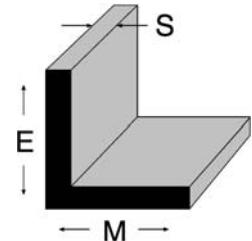

Painted Flat Bar

<u>Stock Code</u>	<u>Size in Inches</u> <u>(E x M x S Color)</u>	<u>Approx.</u> <u>Wt/Lin ft.</u>
10-WH-115	.062 x 1 x 10' (with radius) White	0.073
10-MB-115	.062 x 1 x 10' (with radius) Bronze	0.073

Architectural Aluminum Painted Angle

6063-T6 Equal Leg

<u>Stock Code</u>	<u>Size in Inches</u> <u>(E x M x S Color)</u>	<u>Approx.</u> <u>Wt/Lin ft.</u>
11-COLOR-220	1 x 1 x .062 x 20' **	0.144
11-WH-222	1 x 1 x 1/8 x 20' White	0.276
11-MB-200	1 x 1 x 1/8 x 20' Bronze	0.276
11-IV-200	1 x 1 x 1/8 x 20' Ivory	0.276
11-BG-200	1 x 1 x 1/8 x 20' Beige	0.276
11-COLOR-210	1-1/2 x 1-1/2 x 1/8 x 20' **	0.431
51-63-544	2 x 2 x .093 x 20' White	0.440
51-63-543	2 x 2 x .093 x 20' Bronze	0.440
52-63-013	2 x 2 x .093 x 20' Ivory	0.440
52-63-5807A	2 x 2 x .093 x 24' 3" Ivory	0.440
11-COLOR-376	2 x 2 x 1/8 x 20' **	0.581
11-WH-325	2 x 2 x 1/4 x 20'	1.124
11-WH-330	3 x 3 x 1/8 x 20' White	0.881
11-WH-300	3 x 3 x 1/4 x 20' White	1.725