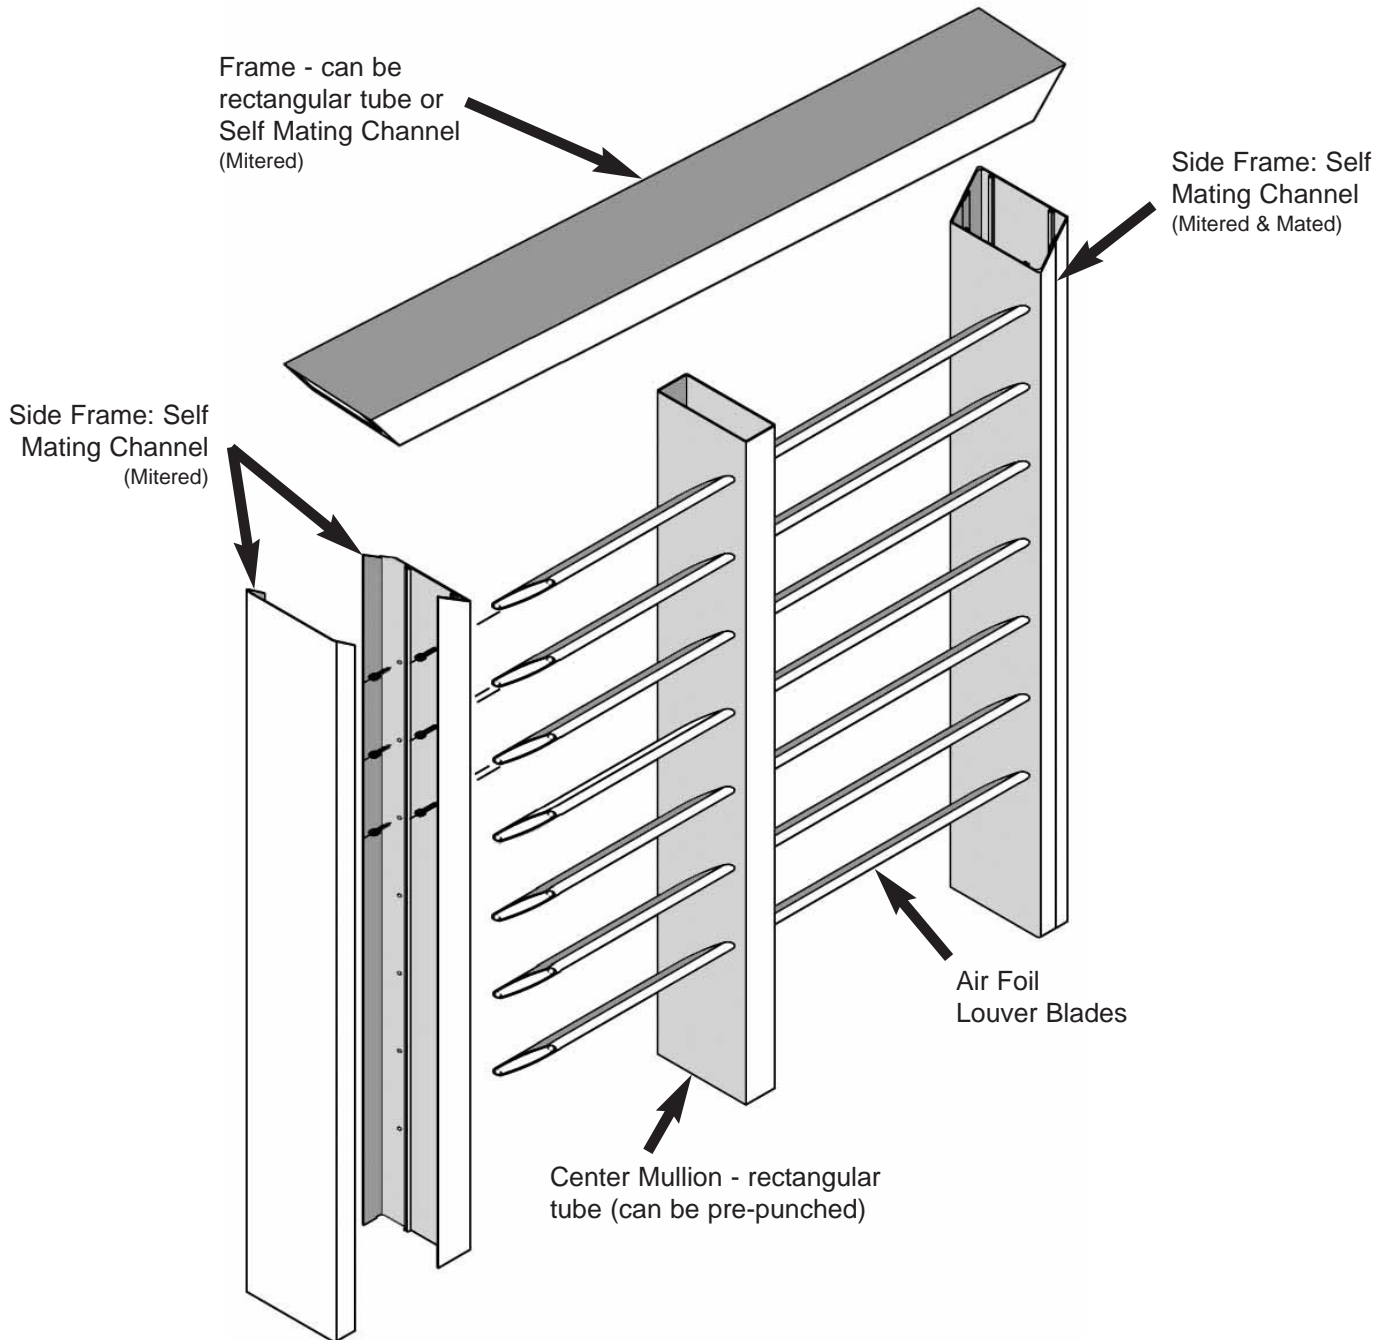

Eastern Metal Supply

Sunshade System - Schematic

Mechanical Self Mating Snap System.

Air Foil Blades from 2" to 12"

Eastern Metal Supply
Quality Shapes In Aluminum

EMS FL
1-800-432-2204
(561) 588-4780 - fax

EMS NC
1-800-343-8154
(704) 391-2267 - fax

EMS TX
1-800-996-6061
(281) 656-2297 - fax

EMS MO
1-888-822-6061
(314) 344-3349 - fax

Additional Locations: West Palm Beach & Lakeland, FL and Newark, DE

website: www.easternmetal.com

e-mail: info@easternmetal.com

AirFoil 09/25/09