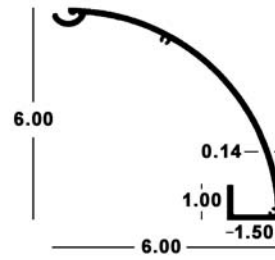

Additional Locations: West Palm Beach & Lakeland, FL and Newark, DE

website: www.easternmetal.com

e-mail: info@easternmetal.com

version: 09/29/09

12" Half Round Male x 16'
 24-61-241 6005-T6
mates with female side

12" Half Round Female x 16'
 24-61-242 6005-T6
mates with male side

8" Half Round
 Mill Order (24-61-255) 6061-T6

10" Half Round
 Mill Order (FL)

3 x .074 Fluted/Serrated Tube x 24'
 17-63-149 6063-T5

3 x .120 Fluted/Serrated Tube x 24'
 17-63-151 6063-T5