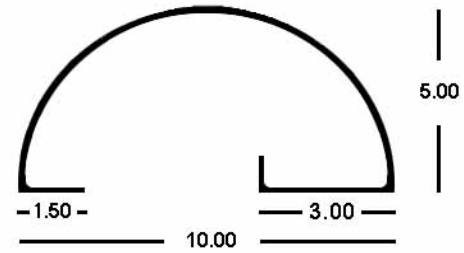

Additional Locations: West Palm Beach & Lakeland, FL and Newark, DE

website: www.easternmetal.com

e-mail: info@easternmetal.com

version: 09/29/09

12" Half Round Male x 16'
 24-61-241 6005-T6
mates with female side

12" Half Round Female x 16'
 24-61-242 6005-T6
mates with male side

8" Half Round
 Mill Order (24-61-255) 6061-T6

10" Half Round
 Mill Order (FL)

3 x .074 Fluted/Serrated Tube x 24'
 17-63-149 6063-T5

3 x .120 Fluted/Serrated Tube x 24'
 17-63-151 6063-T5