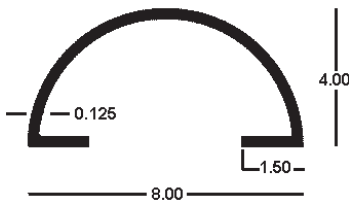

Additional Locations: West Palm Beach & Lakeland, FL and Newark, DE

website: www.easternmetal.com

e-mail: info@easternmetal.com

version: 09/29/09

12" Half Round Male x 16'
 24-61-241 6005-T6
mates with female side

12" Half Round Female x 16'
 24-61-242 6005-T6
mates with male side

8" Half Round
 Mill Order (24-61-255) 6061-T6

10" Half Round
 Mill Order (FL)

3 x .074 Fluted/Serrated Tube x 24'
 17-63-149 6063-T5

3 x .120 Fluted/Serrated Tube x 24'
 17-63-151 6063-T5