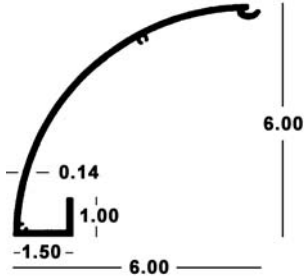

Additional Locations: West Palm Beach & Lakeland, FL and Newark, DE

website: www.easternmetal.com

e-mail: info@easternmetal.com

version: 09/29/09

12" Half Round Male x 16'
 24-61-241 6005-T6
mates with female side

12" Half Round Female x 16'
 24-61-242 6005-T6
mates with male side

8" Half Round
 Mill Order (24-61-255) 6061-T6

10" Half Round
 Mill Order (FL)

3 x .074 Fluted/Serrated Tube x 24'
 17-63-149 6063-T5

3 x .120 Fluted/Serrated Tube x 24'
 17-63-151 6063-T5