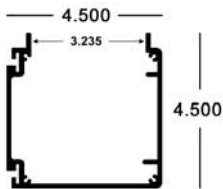

4-1/2" x 4-1/2" End Cap
21-00-928
Used with 24-63-156

LED Raceway Assembly

Raceway Mounting Tab x 2"
1/2" hole in center 24-63-148P
50 pcs/box

Channel Letter Coil

PVC Mask One Side, all 20" ID Coil

Stock Code	Color	Size in Inches
Mill Order	White/White	.032 x 4.50 (4.3") x 270'
49-WH-003 (MO)	White/White	.032 x 5.50 (5.3") x 270'
Mill Order	White/White	.040 x 4.50 (4.3") x 270'
49-WH-004	White/White	.040 x 5.50 (5.3") x 270'
Mill Order	Bronze/White	.032 x 4.50 (4.3") x 270'
49-DB-003 (MO)	Bronze/White	.032 x 5.50 (5.3") x 270'
Mill Order	Bronze/White	.040 x 4.50 (4.3") x 270'
49-DB-004	Bronze/White	.040 x 5.50 (5.3") x 270'
49-RD-004 (FL/MO)	Red/White	.040 x 5.50 (5.3") x 270'
49-BK-004	Black/White	.040 x 5.50 (5.3") x 270'
49-MATBLK-004	Black/White	.040 x 5.50 (5.3") x 270'