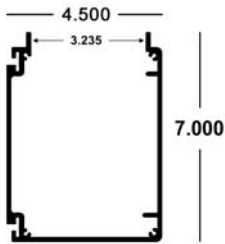

4-1/2" x 7" Tab Mounted LED Raceway x 25'
24-63-155
Used with 24-63-157, 21-00-927 24-63-148P