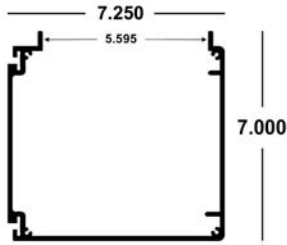

7-1/4" x 7" Tab Mounted Raceway x 25'
24-63-149
Used with 24-63-150, 24-63-148P, 21-00-909

7-1/4" Tab Mounted Raceway Lid x 25'
24-63-150
Used with 24-63-149, 24-63-135 and 24-63-138

7-1/4" Tab Mounted Raceway End Cap
21-00-909
Used with 24-63-149