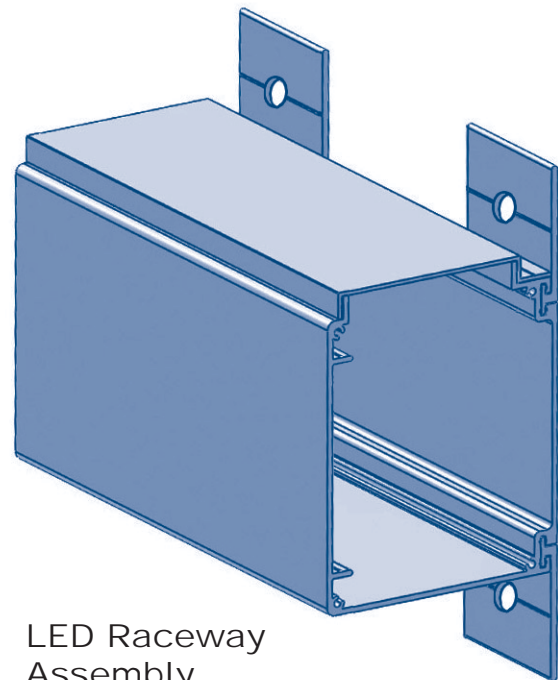

LED Raceway Assembly

Eastern Metal Supply
Quality Shapes In Aluminum

EMS FL

1-800-432-2204
(561) 588-4780 - fax

EMS NC

1-800-343-8154
(704) 391-2267 - fax

EMS TX

1-800-996-6061
(281) 656-2297 - fax

EMS MO

1-888-822-6061
(314) 344-3349 - fax

Additional Locations: West Palm Beach & Lakeland, FL and Newark, DE

website: www.easternmetal.com e-mail: info@easternmetal.com Tab_Raceway 10/06/09