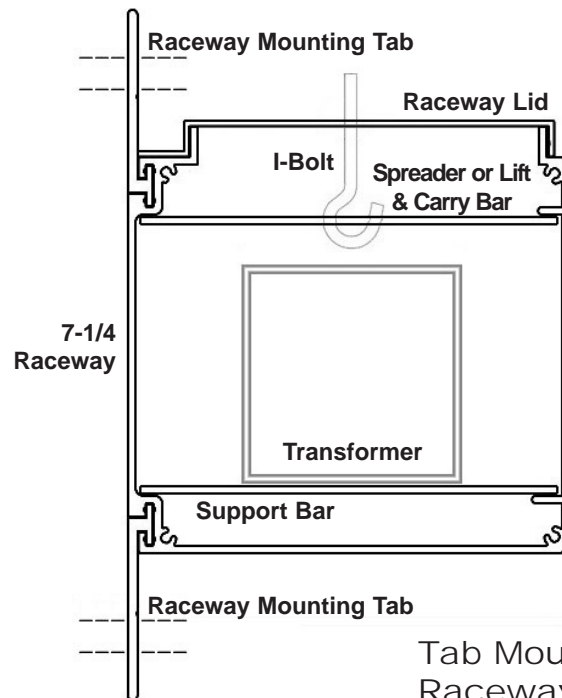

Eastern Metal Supply

**INVENTORY
NOW IN STOCK!**

TAB MOUNTED RACEWAYS

FEATURES & BENEFITS:

- Extruded Raceway's and Lid's as well as pre-cut Mounting Tab's and End Cap's save you valuable fabrication time.
- Easy Service Lid - No Hinge
- Slots for Mounting Tabs at the top and bottom of the raceway make mounting easier and faster.
- Flat bar or sheet can be utilized to raise the transformer up off the bottom of the raceway.
- Tube, Angle or Channel can be added as a spreader/lift & carry bar to easily move the completed raceway.
- End caps with prefabricated holes for screws designed to fit this raceway allow for a clean, finished look.

ALSO AVAILABLE:

- Sign Frames
- Raceways
- Flex Face System
- Misc. Sign Shapes
- Sheet: painted, alodine, mill finish; expanded, tread brite, tread plate & embossed, Channel Letter Coil
- Square tube & angle
- Staple Extrusions and Vinyl Inserts
- Canvas awning rail

View our online catalog for additional products:

www.easternmetal.com

Tab Mounted Raceway Assembly