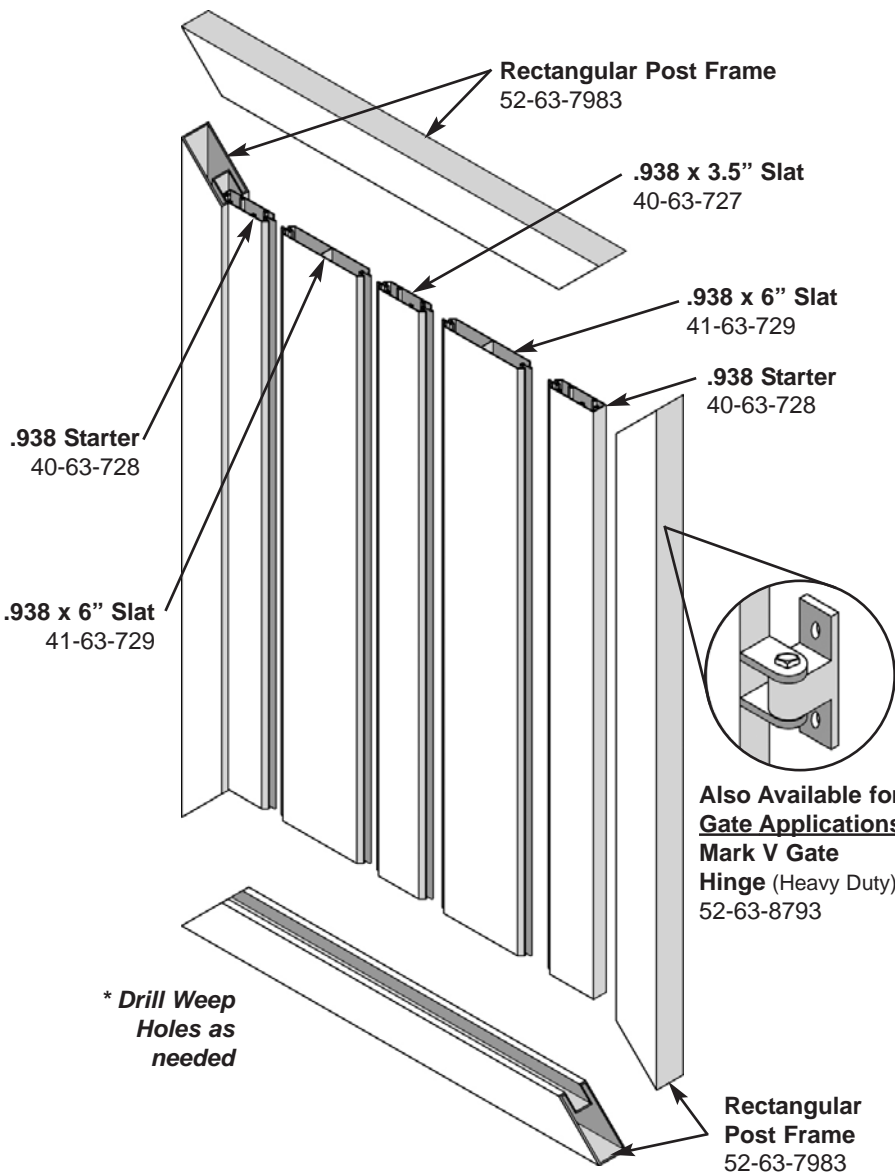

Eastern Metal Supply

Welded Enclosure/Fence & Gate Systems; Privacy & Sound Barriers

Multi-slat .938 Tongue and Groove System (3.5" and 6" slats)

2" x 3" Rectangular Post Frame
52-63-7983 (FL) Accepts 40-63-728, 40-63-727, 41-63-729

0.938" x 3.5"
 Tongue & Groove Starter x 24'
40-63-728 (FL) Mates with 40-63-727, 41-63-729; Fits 52-63-7983

0.938" x 3.5"
 Tongue & Groove Slat x 24'
40-63-727 (FL) - self mating Also mates with 40-63-728, 41-63-729; Fits 52-63-7983

0.938" x 6" Tongue & Groove Slat x 24'
41-63-729 (FL) - self mating Also mates with 40-63-727, 40-63-728; Fits 52-63-7983

Features and Benefits:

- Sturdy Self-Mating & Interlocking panels
- Versatile products give a variety of fabrication options
- Tongue & Groove System can be used for total privacy
- Can mix multiple width slats to achieve unique designs