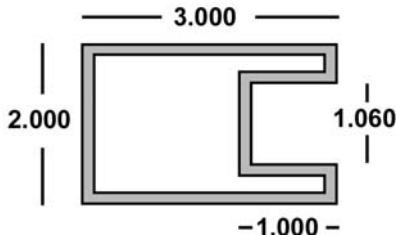

2" x 3" Rectangular Post Frame
52-63-7983 (FL) Accepts 52-63-7686
 Fits 52-63-7983

1" x 4" Tongue & Groove Slat x 21'
52-63-7686 (FL) - self mating
 Fits 52-63-7983

Also Available for Gate Applications:
Mark V Gate Hinge (Heavy Duty)
 52-63-8793