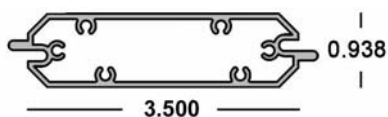

0.938" x 3.5"
 Tongue & Groove Starter x 24'
40-63-728 (FL) Mates with 40-63-727, 41-63-729; Fits 52-63-7983

0.938" x 3.5"
 Tongue & Groove Slat x 24'
40-63-727 (FL) - self mating Also mates with 40-63-728, 41-63-729; Fits 52-63-7983