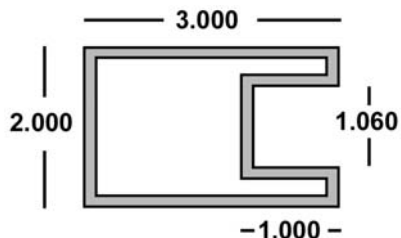

Eastern Metal Supply

Welded Enclosure/Fence & Gate Systems; Privacy & Sound Barriers

Multi-slat .938 Tongue and Groove System (3.5" and 6" slats)

2" x 3" Rectangular Post Frame
52-63-7983 (FL) Accepts 40-63-728, 40-63-727, 41-63-729