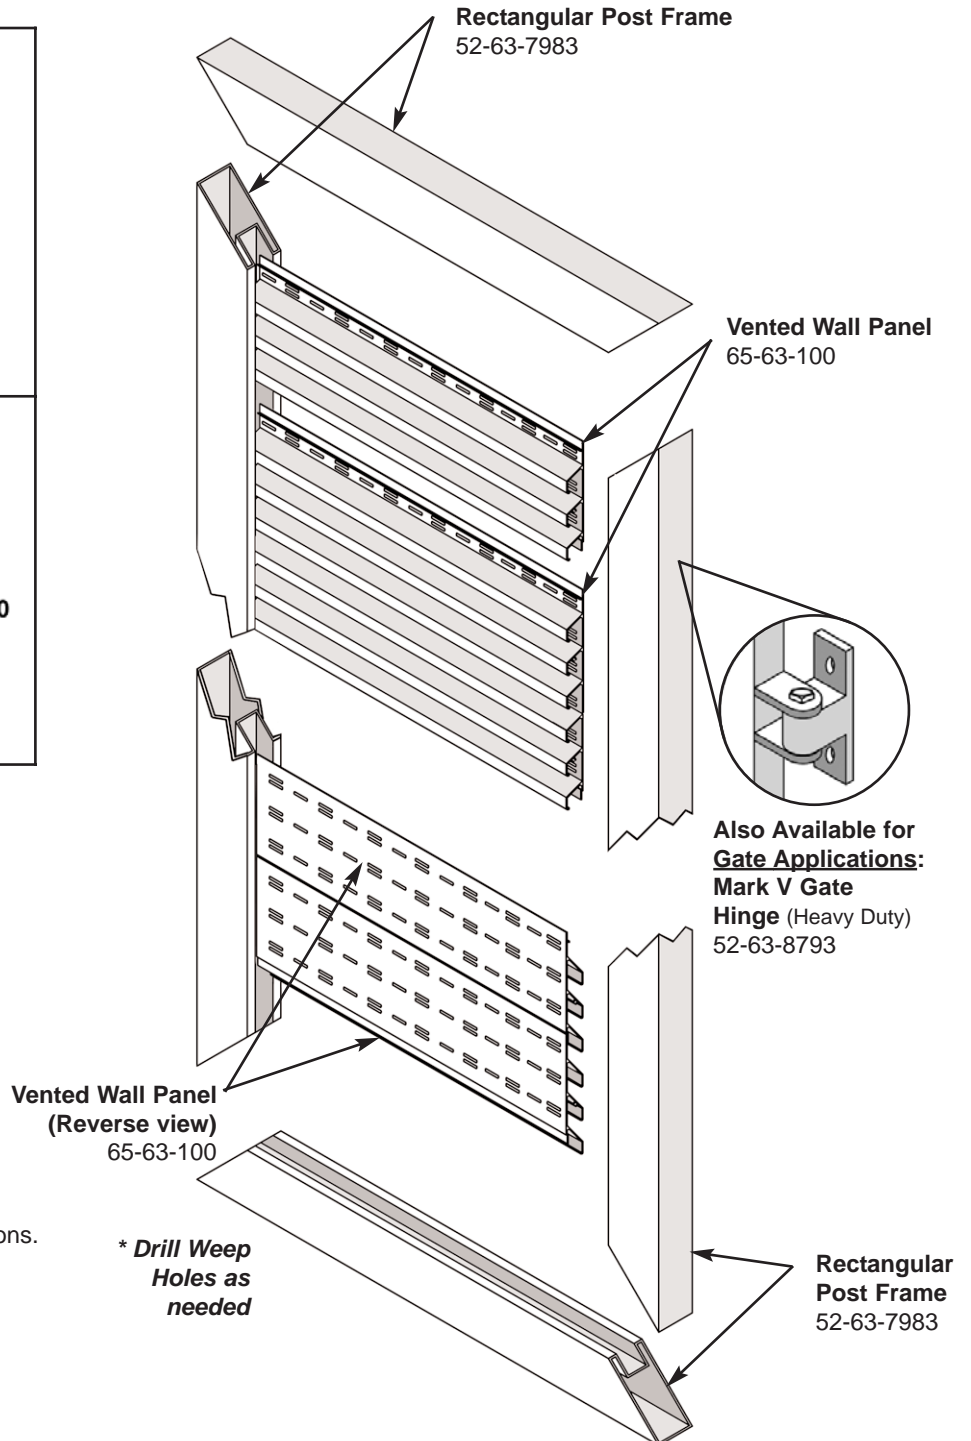

Applications:

- Commercial Dumpster Enclosures
- Industrial Air Conditioning Enclosures
- Residential or Commercial Gates and Fencing

Screw receivers can be utilized for different applications.