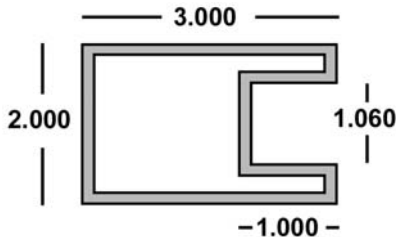

Eastern Metal Supply

Welded Enclosure/Fence & Gate Systems; Privacy & Sound Barriers

Self Mating Vented Slat System

2" x 3" Rectangular Post Frame
52-63-7983 (FL) Accepts 65-63-100

Vented Wall Panel x 16'6"
65-63-100 Mill Finish - self mating
Fits 52-63-7983