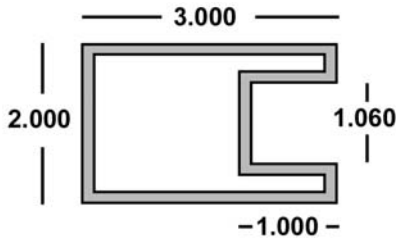

Eastern Metal Supply

Welded Enclosure/Fence & Gate Systems; Privacy & Sound Barriers

Radius Tube System 3", 4" or 5" slats

2" x 3" Rectangular Post Frame
52-63-7983 (FL) Accepts 40-63-722, 40-63-724, 40-63-723

3" Radius Tube x 24'
40-63-722 6063 T6 M/F
Fits 52-63-7983