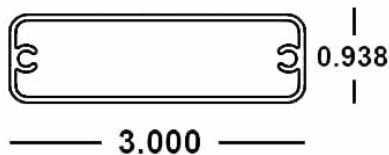

4" Radius Tube x 24'
40-63-724 6063 T6 M/F
Fits 52-63-7983