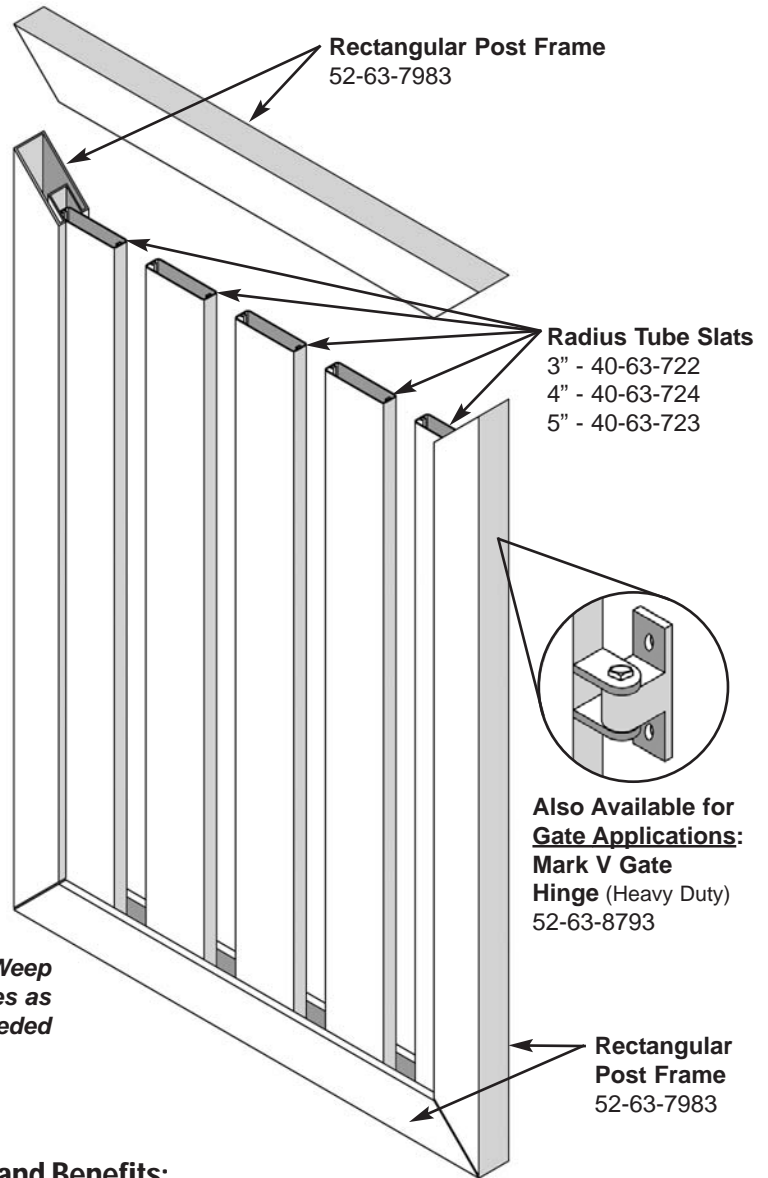

Welded Enclosure/Fence & Gate Systems; Privacy & Sound Barriers

Radius Tube System 3", 4" or 5" slats

2" x 3" Rectangular Post Frame
52-63-7983 (FL) Accepts 40-63-722, 40-63-724, 40-63-723

3" Radius Tube x 24'
40-63-722 6063 T6 M/F
Fits 52-63-7983

4" Radius Tube x 24'
40-63-724 6063 T6 M/F
Fits 52-63-7983

5" Radius Tube x 24'
40-63-723 6063 T6 M/F
Fits 52-63-7983

Features and Benefits:

- Versatile products give a variety of fabrication options
- Radius Tube System utilizes spacing to create views and air flow
- System utilizes same slats as EMS Board & Batten Colonial Shutter