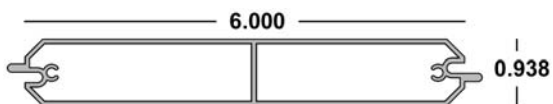

Features and Benefits:

- Sturdy Self-Mating & Interlocking panels
- Versatile products give a variety of fabrication options
- Tongue & Groove System can be used for total privacy
- Can mix multiple width slats to achieve unique designs

Applications:

- Commercial Dumpster Enclosures
- Industrial Air Conditioning Enclosures
- Residential or Commercial Gates and Fencing

Screw receivers can be utilized for different applications.

Eastern Metal Supply
Quality Shapes In Aluminum

EMS FL
1-800-432-2204
(561) 588-4780 - fax

EMS NC
1-800-343-8154
(704) 391-2267 - fax

EMS TX
1-800-996-6061
(281) 656-2297 - fax

EMS MO
1-888-822-6061
(314) 344-3349 - fax

Additional Locations: West Palm Beach & Lakeland, FL and Newark, DE

website: www.easternmetal.com

e-mail: info@easternmetal.com

Enclosure_Fence 09/16/09