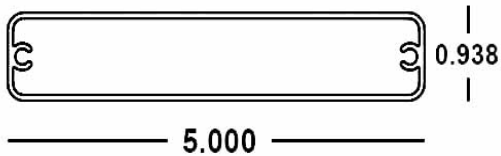

4" Radius Tube x 24'
40-63-724 6063 T6 M/F
Fits 52-63-7983

5" Radius Tube x 24'
40-63-723 6063 T6 M/F
Fits 52-63-7983

Features and Benefits:

- Versatile products give a variety of fabrication options
- Radius Tube System utilizes spacing to create views and air flow
- System utilizes same slats as EMS Board & Batten Colonial Shutter