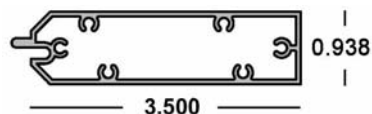

0.938" x 3.5"
Tongue & Groove Slat x 24'
40-63-727 (FL) - self mating Also mates with 40-63-728, 41-63-729; Fits 52-63-7983