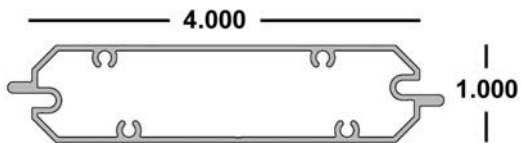

2" x 3" Rectangular Post Frame
52-63-7983 (FL) Accepts 52-63-7686
 Fits 52-63-7983

1" x 4" Tongue & Groove Slat x 21'
52-63-7686 (FL) - self mating
 Fits 52-63-7983

Also Available for Gate Applications:
Mark V Gate Hinge (Heavy Duty)
 52-63-8793