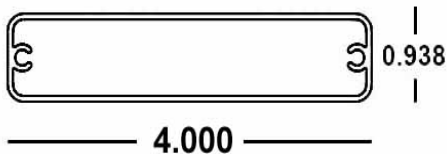

4" Radius Tube x 24'
40-63-724 6063 T6 M/F
Fits 52-63-7983

5" Radius Tube x 24'
40-63-723 6063 T6 M/F
Fits 52-63-7983

Features and Benefits:

- Versatile products give a variety of fabrication options
- Radius Tube System utilizes spacing to create views and air flow
- System utilizes same slats as EMS Board & Batten Colonial Shutter