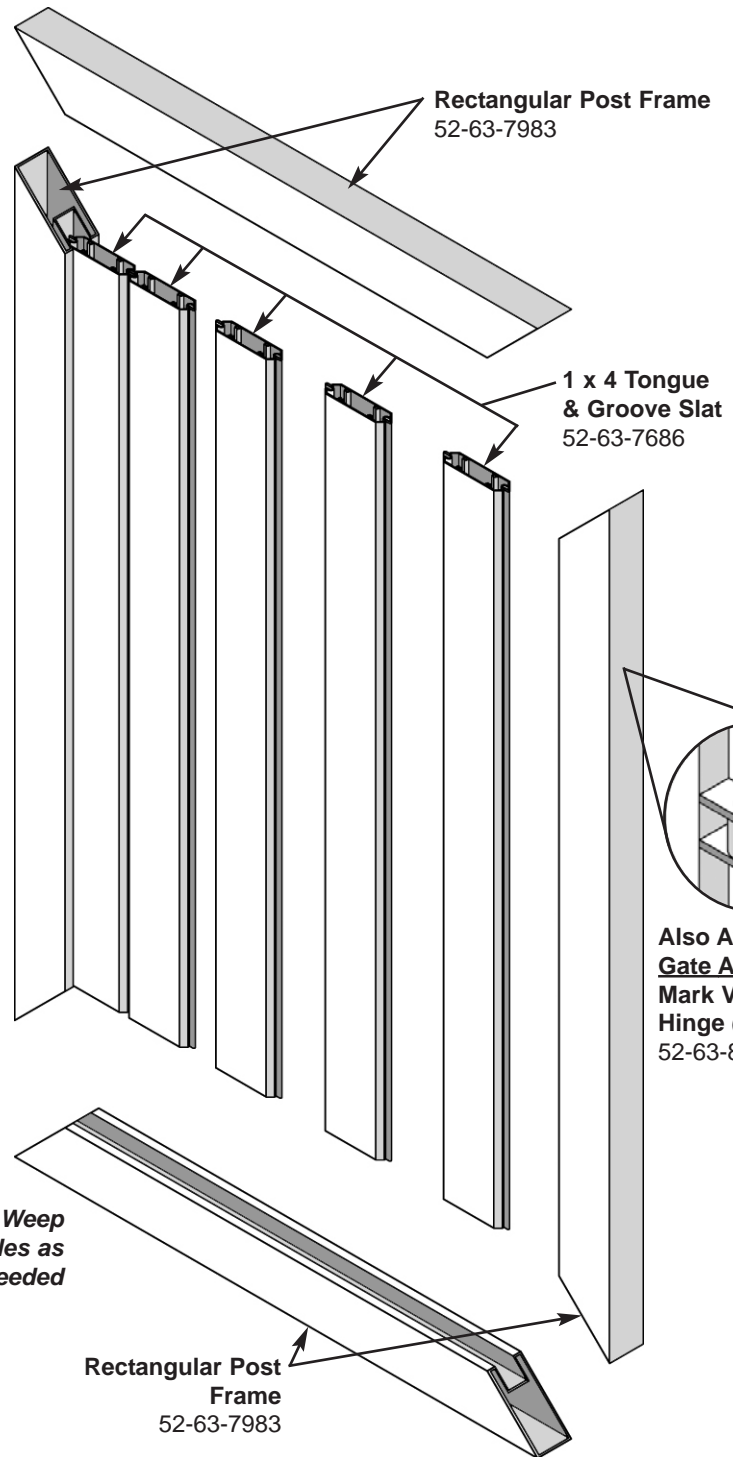

website: www.easternmetal.com

e-mail: info@easternmetal.com

Enclosure_Fence 09/16/09

Eastern Metal Supply

Welded Enclosure/Fence & Gate Systems; Privacy & Sound Barriers

Single Slat 1 x 4 Tongue & Groove System

2" x 3" Rectangular Post Frame
52-63-7983 (FL) Accepts 52-63-7686
 Fits 52-63-7983

1" x 4" Tongue & Groove Slat x 21'
52-63-7686 (FL) - self mating
 Fits 52-63-7983

Also Available for Gate Applications:
Mark V Gate Hinge (Heavy Duty)
 52-63-8793