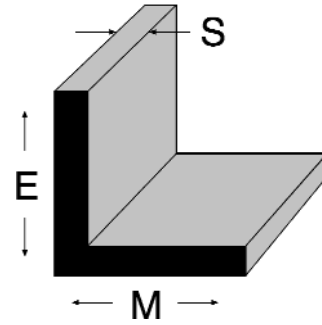

Additional Locations: West Palm Beach & Lakeland, FL and Newark, DE

website: www.easternmetal.com

e-mail: info@easternmetal.com

version: 08/24/06

Architectural Aluminum Painted Angle

6063-T6 Unequal Leg

<u>Stock Code</u>	<u>Size in Inches (E x M x S color)</u>	<u>Approx. Wt/Lin ft.</u>
11-COLOR-365	1 x 2 x .062 x 20' **	0.218
51-63-671	1 x 2 x .093 x 16' White	0.324
51-63-672	1 x 2 x .093 x 16' Bronze	0.324
51-63-877	1 x 2 x .093 x 16' Ivory	0.324
11-COLOR-370	1 x 2 x 1/8 x 20' **	0.431
11-COLOR-372	1 x 3 x .062 x 20' **	0.293
11-COLOR-375	1 x 3 x 1/8 x 20' **	0.582
51-63-518	1-1/2 x 3 x .093 x 20' White	0.492
51-63-519	1-1/2 x 3 x .093 x 20' Bronze	0.492
51-63-878	1-1/2 x 3 x .093 x 20' Ivory	0.492
51-63-884	1-1/2 x 3 x .093 x 20' Beige	0.492
52-63-8058	1-3/4 x .632 x .090 x 24' 3" White	0.247
52-63-8127	1-3/4 x .632 x .090 x 24' 3" Bronze	0.247
52-63-8129	1-3/4 x .632 x .090 x 24' 3" Ivory	0.247
11-WH-390	2 x 3 x 1/8 x 20' White	0.750
11-MB-380	2 x 3 x 1/8 x 20' Bronze	0.750
11-IV-380	2 x 3 x 1/8 x 20' Ivory	0.750
11-BG-380	2 x 3 x 1/8 x 20' Beige	0.750
11-WH-395	2 x 3 x 1/4 x 20' White	1.425
11-COLOR-400	2 x 4 x 1/8 x 20' **	0.881
11-WH-396	2 x 4 x 1/4 x 20' White	1.725
11-COLOR-410	2 x 5 x 1/8 x 20' **	1.031
11-COLOR-413	2 x 5 x .190 x 20' (inside radius)**	1.568
11-COLOR-412	2 x 5 x .250 x 20'	2.024
11-COLOR-420	2-1/2 x 7 x .190 x 20' **	2.138