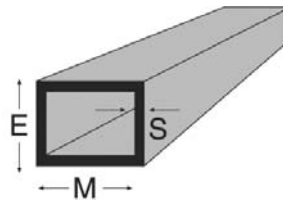

e-mail: info@easternmetal.com

version: 11/30/07

Rectangular Aluminum Painted Tube - 6063-T6 (continued)

<u>Stock Code</u>	<u>Size in Inches (E x M x S color)</u>	<u>Approx. Wt/Lin ft.</u>
20-WH-229	2 x 3 x .090 x 24' White	1.041
20-MB-229	2 x 3 x .090 x 24' Bronze	1.041
20-COLOR-290	2 x 3 x 1/8 x 24' 6" **	1.426
20-COLOR-280	2 x 4 x 1/8 x 24' **	1.725
20-COLOR-281	2 x 4 x 1/4 x 24' **	3.300
Mill Order	2 x 5 x .093 x 24' White	1.520
Mill Order	2 x 5 x .093 x 24' Bronze	1.520
20-WH-250	2 x 5 x 1/8 x 24' White	2.025
20-MB-250	2 x 5 x 1/8 x 24' Bronze	2.025
52-63-1955	2 x 6 x 1/8 x 24' 6" White	2.327
20-MB-260	2 x 6 x 1/8 x 24' Bronze	2.327
20-IV-260	2 x 6 x 1/8 x 24' Ivory	2.327
20-BG-260	2 x 6 x 1/8 x 24' Beige	2.327
20-WH-292	2 x 6 x 1/4 x 18' 6" White	4.500
20-WH-300	3 x 4 x 1/8 x 24' White	2.074
20-COLOR-803	4 x 6 x 1/8 x 24' **	2.925
20-COLOR-805	4 x 6 x 1/4 x 20' **	5.700