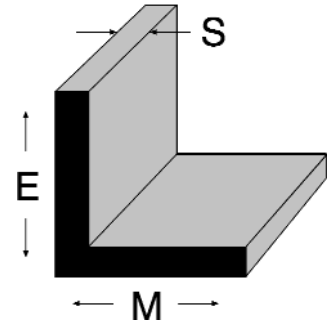

Architectural Aluminum Painted Angle

6063-T6 Equal Leg

<u>Stock Code</u>	<u>Size in Inches (E x M x S Color)</u>	<u>Approx. Wt/Lin ft.</u>
11-COLOR-220	1 x 1 x .062 x 20' **	0.144
11-WH-222	1 x 1 x 1/8 x 20' White	0.276
11-MB-200	1 x 1 x 1/8 x 20' Bronze	0.276
11-IV-200	1 x 1 x 1/8 x 20' Ivory	0.276
11-BG-200	1 x 1 x 1/8 x 20' Beige	0.276
11-COLOR-210	1-1/2 x 1-1/2 x 1/8 x 20' **	0.431
51-63-544	2 x 2 x .093 x 20' White	0.440
51-63-543	2 x 2 x .093 x 20' Bronze	0.440
52-63-013	2 x 2 x .093 x 20' Ivory	0.440
52-63-5807A	2 x 2 x .093 x 24' 3" Ivory	0.440
11-COLOR-376	2 x 2 x 1/8 x 20' **	0.581
11-WH-325	2 x 2 x 1/4 x 20'	1.124
11-WH-300	3 x 3 x 1/4 x 20' White	1.725