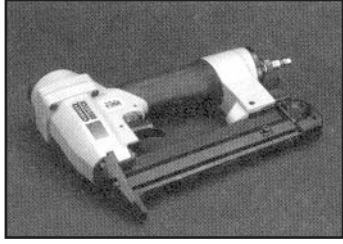

MI-11 Staple Gun Mill Order

MI-12 Air Hammer Mill Order

MI-9G Galvanized Staples  
(5000 staples/box) 60-00-301

MI-16A Tensioning Clamps Mill Order

MI-6 "Z" Clips 60-00-320  
100 pcs/Box

Galvanized MZ Clips 60-00-321  
100 pcs/Box

Double Hollow Tent Frame Tubing  
Mill Order

Vinyl Inserts 34-COLOR-001  
14lb/box - 350' Rolls  
*Colors available: Beige, Black, Brown, Burgundy, Clear, Dark Blue, Dark Green, Gray, Ivory, Light Green, Mid-Blue, Navy Blue, Pink, Red, Rose, Royal Blue, Sunflower, Teal, Terra Cotta, Turquoise, White, Yellow*