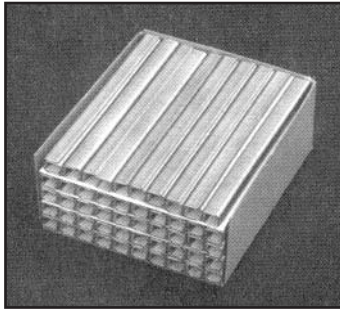

MI-11 Staple Gun Mill Order

MI-12 Air Hammer Mill Order

MI-9G Galvanized Staples  
(5000 staples/box) 60-00-301

MI-16A Tensioning Clamps Mill Order

MI-6 "Z" Clips 60-00-320  
100 pcs/Box

Galvanized MZ Clips 60-00-321  
100 pcs/Box

Double Hollow Tent Frame Tubing  
Mill Order

Vinyl Inserts 34-COLOR-001  
14lb/box - 350' Rolls  
*Colors available: Beige, Black, Brown, Burgundy, Clear, Dark Blue, Dark Green, Gray, Ivory, Light Green, Mid-Blue, Navy Blue, Pink, Red, Rose, Royal Blue, Sunflower, Teal, Terra Cotta, Turquoise, White, Yellow*