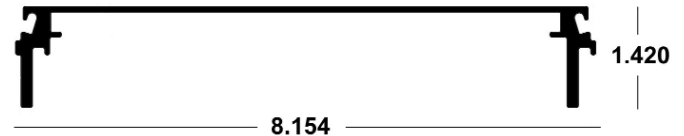

2 x 8 x Self Mating Beam

S2B-8-28W	White x 28'	S2B-8-34W	White x 34'
S2B-8-28B	Bronze x 28'	S2B-8-34B	Bronze x 34'
S2B-8-30W	White x 30'	S2B-8-36W	White x 36'
S2B-8-30B	Bronze x 30'	S2B-8-36B	Bronze x 36'