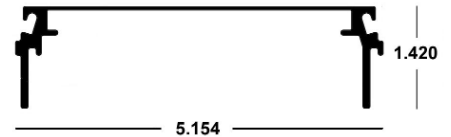

2 x 5 x Self Mating Beam

S2B-5-24W	White x 24'
S2B-5-24B	Bronze x 24'
S2B-5-26W	White x 26'
S2B-5-26B	Bronze x 26'
S2B-5-28W	White x 28'
S2B-5-28B	Bronze x 28'

2 x 6 x Self Mating Beam

S2B-6-18W	White x 18'	S2B-6-30W	White x 30'
S2B-6-18B	Bronze x 18'	S2B-6-30B	Bronze x 30'
S2B-6-24W	White x 24'	S2B-6-32W	White x 32'
S2B-6-24B	Bronze x 24'	S2B-6-32B	Bronze x 32'
S2B-6-26W	White x 26'		
S2B-6-26B	Bronze x 26'		