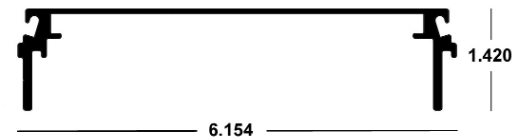

2 x 5 x Self Mating Beam

S2B-5-24W	White x 24'
S2B-5-24B	Bronze x 24'
S2B-5-26W	White x 26'
S2B-5-26B	Bronze x 26'
S2B-5-28W	White x 28'
S2B-5-28B	Bronze x 28'

2 x 6 x Self Mating Beam

S2B-6-18W	White x 18'	S2B-6-30W	White x 30'
S2B-6-18B	Bronze x 18'	S2B-6-30B	Bronze x 30'
S2B-6-24W	White x 24'	S2B-6-32W	White x 32'
S2B-6-24B	Bronze x 24'	S2B-6-32B	Bronze x 32'
S2B-6-26W	White x 26'		
S2B-6-26B	Bronze x 26'		