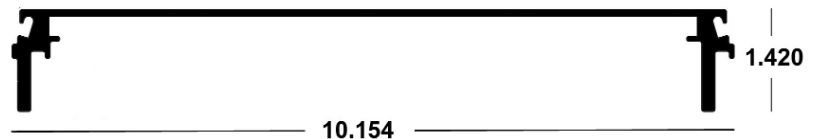

2 x 10 x Self Mating Beam

S2B-10-28W	White x 28'	S2B-10-34W	White x 34'
S2B-10-28B	Bronze x 28'	S2B-10-34B	Bronze x 34'
S2B-10-30W	White x 30'	S2B-10-36W	White x 36'
S2B-10-30B	Bronze x 30'	S2B-10-36B	Bronze x 36'
S2B-10-32W	White x 32'	S2B-10-40W	White x 40'
S2B-10-32B	Bronze x 32'	S2B-10-40B	Bronze x 40'