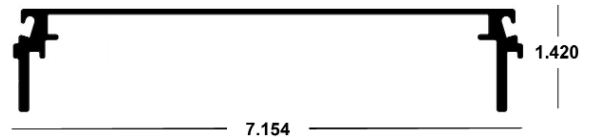

2 x 7 x Self Mating Beam

S2B-7-18W	White x 18'	S2B-7-28W	White x 28'
S2B-7-18B	Bronze x 18'	S2B-7-28B	Bronze x 28'
S2B-7-20W	White x 20'	S2B-7-30W	White x 30' 7"
S2B-7-20B	Bronze x 20'	S2B-7-30B	Bronze x 30' 7"
S2B-7-24W	White x 24'		
S2B-7-24B	Bronze x 24'