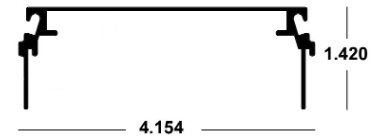

2 x 5 x Self Mating Beam

S2B-5-24W	White x 24'
S2B-5-24B	Bronze x 24'
S2B-5-26W	White x 26'
S2B-5-26B	Bronze x 26'
S2B-5-28W	White x 28'
S2B-5-28B	Bronze x 28'

2 x 6 x Self Mating Beam

S2B-6-18W	White x 18'	S2B-6-30W	White x 30'
S2B-6-18B	Bronze x 18'	S2B-6-30B	Bronze x 30'
S2B-6-24W	White x 24'	S2B-6-32W	White x 32'
S2B-6-24B	Bronze x 24'	S2B-6-32B	Bronze x 32'
S2B-6-26W	White x 26'		
S2B-6-26B	Bronze x 26'		