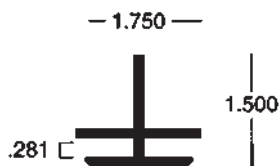

Socket Track Base

24-63-500

length: 24'

Socket Track Cap

24-63-505

length: 24'

1 1/2" Double Tee

SFT-1 24-63-120

length: 24'

2 1/2" Double Tee

SFT-2 24-63-115

length: 24'

9" Radius Corner

21-00-904

For 12" Sign Frame

1 1/2 x 2 Divider Bar

24-63-275 (NC/MO)

length: 24' 6"

9" Radius Corner Retainer

21-00-905

Channel Letter Coil (PVC Mask One Side)

(all 20" ID Coil)

Stock Code	Color	Size in Inches
49-WH-001	White/White	.032 x 4 1/2 (4.3") x 270'
49-DB-001	Bronze/White	.032 x 4 1/2 (4.3") x 270'
49-WH-002	White/White	.040 x 4 1/2 (4.3") x 270'
49-DB-002	Bronze/White	.040 x 4 1/2 (4.3") x 270'
49-WH-003	White/White	.032 x 5 1/2 (5.3") x 270'
49-DB-003	Bronze/White	.032 x 5 1/2 (5.3") x 270'
49-RD-004	Red/White	.040 x 5 1/2 (5.3") x 270'
49-WH-004	White/White	.040 x 5 1/2 (5.3") x 270'
49-DB-004	Bronze/White	.040 x 5 1/2 (5.3") x 270'
49-BK-004	Black/White	.040 x 5 1/2 (5.3") x 270'