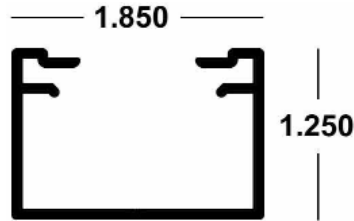

Socket Track Base

24-63-500

length: 24'

Socket Track Cap

24-63-505

length: 24'

1 1/2" Double Tee

SFT-1 24-63-120

length: 24'

2 1/2" Double Tee

SFT-2 24-63-115

length: 24'

9" Radius Corner

21-00-904

For 12" Sign Frame

1 1/2 x 2 Divider Bar

24-63-275 (NC/MO)

length: 24' 6"

9" Radius Corner Retainer

21-00-905

Channel Letter Coil (PVC Mask One Side)

(all 20" ID Coil)

Stock Code	Color	Size in Inches
49-WH-001	White/White	.032 x 4 1/2 (4.3") x 270'
49-DB-001	Bronze/White	.032 x 4 1/2 (4.3") x 270'
49-WH-002	White/White	.040 x 4 1/2 (4.3") x 270'
49-DB-002	Bronze/White	.040 x 4 1/2 (4.3") x 270'
49-WH-003	White/White	.032 x 5 1/2 (5.3") x 270'
49-DB-003	Bronze/White	.032 x 5 1/2 (5.3") x 270'
49-RD-004	Red/White	.040 x 5 1/2 (5.3") x 270'
49-WH-004	White/White	.040 x 5 1/2 (5.3") x 270'
49-DB-004	Bronze/White	.040 x 5 1/2 (5.3") x 270'
49-BK-004	Black/White	.040 x 5 1/2 (5.3") x 270'