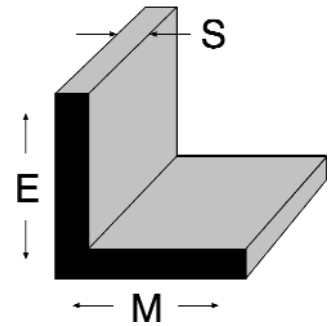

Architectural Aluminum Painted Angle

6063-T6 Equal Leg

<u>Stock Code</u>	<u>Size in Inches (E x M x S Color)</u>	<u>Approx. Wt/Lin ft.</u>
11-COLOR-220	1 x 1 x .062 x 20' **	0.144
11-WH-222	1 x 1 x 1/8 x 20' White	0.276
11-MB-200	1 x 1 x 1/8 x 20' Bronze	0.276
11-IV-200	1 x 1 x 1/8 x 20' Ivory	0.276
11-BG-200	1 x 1 x 1/8 x 20' Beige	0.276
11-COLOR-210	1-1/2 x 1-1/2 x 1/8 x 20' **	0.431
51-63-544	2 x 2 x .093 x 20' White	0.440
51-63-543	2 x 2 x .093 x 20' Bronze	0.440
52-63-013	2 x 2 x .093 x 20' Ivory	0.440
52-63-5807A	2 x 2 x .093 x 24' 3" Ivory	0.440
11-COLOR-376	2 x 2 x 1/8 x 20' **	0.581
11-WH-325	2 x 2 x 1/4 x 20'	1.124
11-WH-300	3 x 3 x 1/4 x 20' White	1.725

<u>Stock Code</u>	<u>Size in Inches (E x M x S color)</u>	<u>Approx. Wt/Lin ft.</u>
20-WH-229	2 x 3 x .090 x 24' White	1.041
20-MB-229	2 x 3 x .090 x 24' Bronze	1.041
20-COLOR-290	2 x 3 x 1/8 x 24' 6" **	1.426
20-COLOR-280	2 x 4 x 1/8 x 24' **	1.725
20-COLOR-281	2 x 4 x 1/4 x 24' **	3.300
Mill Order	2 x 5 x .093 x 24' White	1.520
Mill Order	2 x 5 x .093 x 24' Bronze	1.520
20-WH-250	2 x 5 x 1/8 x 24' White	2.025
20-MB-250	2 x 5 x 1/8 x 24' Bronze	2.025
52-63-1955	2 x 6 x 1/8 x 24' 6" White	2.327
20-MB-260	2 x 6 x 1/8 x 24' Bronze	2.327
20-IV-260	2 x 6 x 1/8 x 24' Ivory	2.327
20-BG-260	2 x 6 x 1/8 x 24' Beige	2.327
20-WH-292	2 x 6 x 1/4 x 18' 6" White	4.500
20-WH-300	3 x 4 x 1/8 x 24' White	2.074
20-COLOR-803	4 x 6 x 1/8 x 24' **	2.925
20-COLOR-805	4 x 6 x 1/4 x 20' **	5.700