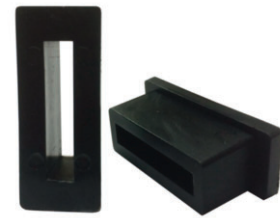

40mm Base Slat Lock Guide

40-BK-800 Black Plastic

Home Automation

App Control • Remote Access
On Screen Setup Wizard
Time Events • Scenes

- Protect your Patio Today
- Block the Sun, Wind & Rain
- Spring Loaded System - Finger Tip Control
- Vented Slats Let the Light In

Patio Shade & Shutter

Options Include:

Motorization • Hurricane Protection
Operate with Your Smartphone

www.easternmetal.com