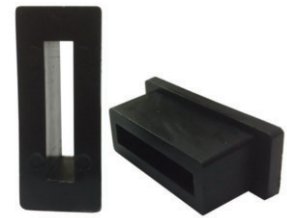

40mm Base Slat Lock Guide

40-BK-800 Black Plastic

Home Automation

App Control • Remote Access
On Screen Setup Wizard
Time Events • Scenes