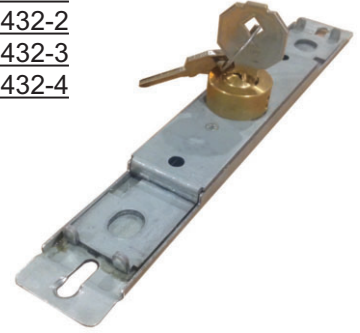

Base Slat Cylinder Lock

2003432-1
2003432-2
2003432-3
2003432-4