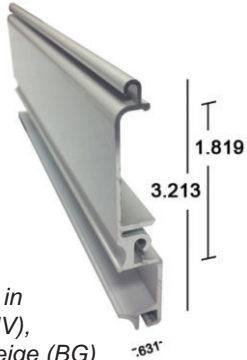

40MM BERTHA™ END RETENTION ROLL SHUTTER SYSTEM (ER)

Code Approvals: FBC Non-HVHZ, FBC HVHZ, IBC/IRC

40mm Base Slat x 20'

40-COLOR-100

Mates with
40-COLOR-105
Sub Bundle
Size: 8

COLOR = available in
White (WH), Ivory (IV),
Bronze (MB) and Beige (BG)

40mm Base Cover x 20'

40-COLOR-105

Mates with
40-COLOR-100
Sub Bundle
Size: 20