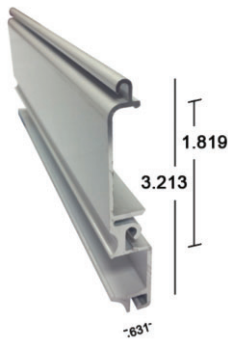

Base Slat x 20' (Optional)

40-COLOR-100

Available in *White (WH)*,
Ivory (IV), *Bronze (MB)* and
Beige (BG)