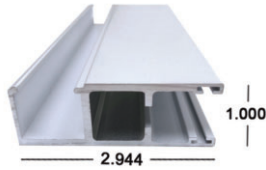

55mm Small Leg Track x 24'

40-COLOR-476

Mates with 40-COLOR-486

Use with 41-HV-200 Felt

Also used with 40mm & Single Wall
systems

Sub Bundle Size: 4