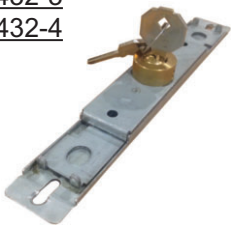

Sub Bundle

Size: 20

Base Slat Cylinder

Lock

2003432-1

2003432-2

2003432-3

2003432-4

Base Slat Locking Rod

10-63-265

Mill Finish

3/16 x 1 x 20'

Base Slat Lock Guide

40-BK-800

Black

Plastic