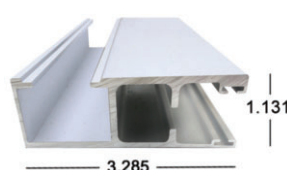

Also used with 40mm & Single Wall
systems

Sub Bundle Size: 4

55mm Large Leg Track x 24'

40-COLOR-481

Mates with 40-COLOR-486

Use with 41-HV-200 Felt

Also used with 55mm & Single Wall
systems

Sub Bundle Size: 5