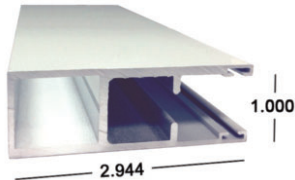

2 per box

55mm Small Leg Closed Face Track x 22' 6"

40-COLOR-478

Use with 41-HV-200 Felt

Also used with 40mm & Single Wall
systems

Sub Bundle Size: 4

55mm Large Leg Closed Face Track x 22' 6"

40-COLOR-483