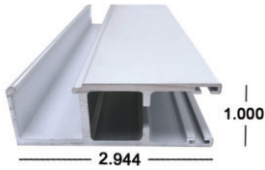

55mm Small Leg Track x 24'

40-COLOR-476

Mates with 40-COLOR-486

Use with 41-HV-200 Felt

Also used with 40mm & Single Wall
systems

Sub Bundle Size: 4

55mm Large Leg Track x 24'

40-COLOR-481