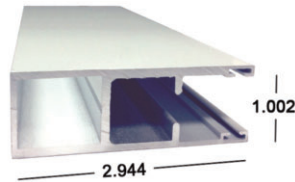

55MM BERTHA™ END RETENTION SYSTEM (ER)

Code Approvals: FBC Non-HVHZ, FBC HVHZ

55 MM SLAT x 24' Vented

40-COLOR-980

Available in *White (WH)*, *Ivory (IV)*,
Bronze (MB) and *Beige (BG)*

55mm ER Non Vented View Port Slat x 24'

40-COLOR-980VNPV

Available in *White (WH)*, *Ivory (IV)*,
Bronze (MB) and *Beige (BG)*

55mm ER View Port Insert (.118 x .845 x 96")

40-VP-990

Clear Polycarbonate

55mm ER Slat Lock Black

40-63-786

One Piece - **NEW!**

40-63-785

Old Design (Top)

40-63-784

Old Design (Bottom)

NEW
One Piece

Old
Design

55 MM End Retention Assembly Screws Phillips Head Sheet Metal Screws

41108-100

100 screws per bag

All Points Product Code:
10N250TXFS/HV

40/55mm Small Leg Track x 24' 40-COLOR-476*

Mates w/ Bertha™ ER Cover Cap

ER Cover Cap x 12' 40-COLOR-486*

Mates w/ Bertha™ Open Tracks

*Available in
White (WH),
Ivory (IV),
Bronze (MB)
and *Beige (BG)*

40/55mm Small Leg Track x 22' 6" Closed Face

40-COLOR-478

Available in *White (WH)*, *Ivory (IV)*,
Bronze (MB) and *Beige (BG)*

40/55mm Large Leg Track x 24'

40-COLOR-481*

ER Cover Cap x 12' 40-COLOR-486*

Mates w/ Bertha™ Open Tracks

*Available in
White (WH),
Ivory (IV),
Bronze (MB)
and *Beige (BG)*

40/55mm Large Leg Track x 22' 6" Closed Face

40-COLOR-483

Available in *White (WH)*, *Ivory (IV)*,
Bronze (MB) and *Beige (BG)*

Base Slat x 20' (Optional)

40-COLOR-100

Available in *White (WH)*,
Ivory (IV), *Bronze (MB)* and
Beige (BG)

Base Cover x 20'

40-COLOR-105

Available in *White (WH)*,
Ivory (IV), *Bronze (MB)* and
Beige (BG)

Base Slat Cylinder Lock

2003432-1

2003432-2

2003432-3

2003432-4

Base Slat Locking Rod

10-63-265

Mill Finish

3/16 x 1 x 20'

Base Slat Lock Guide

40-BK-800

Black
Plastic

55mm ER Hand Held Sample

55ER-SAMPLE

Hurricane 21

EMS FL

1-800-432-2204

(561) 588-4780 - fax

EMS NC

1-800-343-8154

(704) 391-2267 - fax

EMS TX

1-800-996-6061