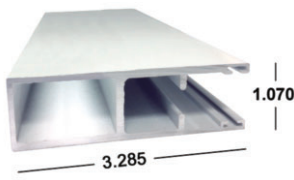

55mm Large Leg Closed Face Track x 22' 6"

40-COLOR-483

Use with 41-HV-200 Felt

Also used with 40mm & Single
Wall Systems