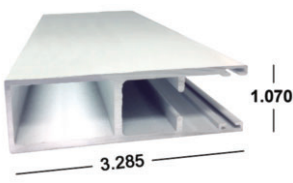

Use with 41-HV-200 Felt

Also used with 40mm & Single Wall
systems

Sub Bundle Size: 4

55mm Large Leg Closed

Face Track x 22' 6"

40-COLOR-483

Use with 41-HV-200 Felt

Also used with 40mm & Single
Wall Systems