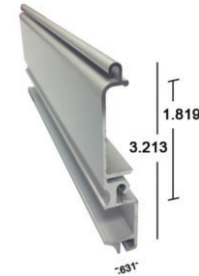

Use with 41-HV-200 Felt

Also used with 40mm & Single
Wall Systems

40mm Base Slat x 20'

40-COLOR-100

Mates with 40-COLOR-105

Sub Bundle

Size: 8

40mm Base Cover x 20'