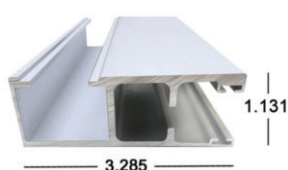

55mm Large Leg Track x 24'

40-COLOR-481

Mates with 40-COLOR-486

Use with 41-HV-200 Felt

Also used with 55mm & Single Wall
systems

Sub Bundle Size: 5