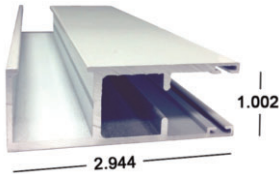

40/55mm Small Leg Track x 24' 40-COLOR-476*

Mates w/ Bertha™ ER Cover Cap

ER Cover Cap x 12' 40-COLOR-486*

Mates w/ Bertha™ Open Tracks