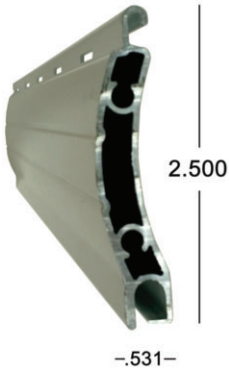

55MM BERTHA™ END RETENTION SYSTEM (ER)

Code Approvals: FBC Non-HVHZ, FBC HVHZ

55 MM SLAT x 24' Vented

40-COLOR-980

Available in *White (WH)*, *Ivory (IV)*,
Bronze (MB) and *Beige (BG)*

55mm ER Non Vented View Port Slat x 24'

40-COLOR-980VNPV

Available in *White (WH)*, *Ivory (IV)*,
Bronze (MB) and *Beige (BG)*

55mm ER View Port Insert (.118 x .845 x 96")

40-VP-990

Clear Polycarbonate