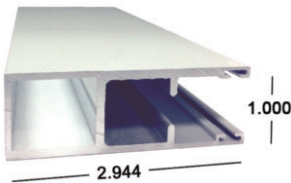

55mm Small Leg Closed Face

Track x 22' 6"

40-COLOR-478

Use with 41-HV-200 Felt

Also used with 40mm & Single Wall
systems

Sub Bundle Size: 4