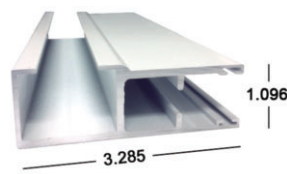

40/55mm Large Leg Track x 24'

40-COLOR-481*

ER Cover Cap x 12' 40-COLOR-486*

Mates w/ Bertha™ Open Tracks