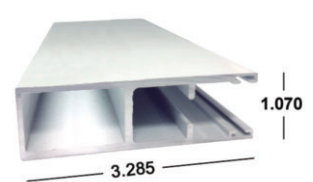

55MM BERTHA™ END RETENTION SYSTEM (ER)

Code Approvals: FBC Non-HVHZ, FBC HVHZ

55 MM SLAT x 24' Vented

40-COLOR-980

Available in *White (WH)*, *Ivory (IV)*,
Bronze (MB) and *Beige (BG)*

55mm ER Non Vented View Port Slat x 24'

40-COLOR-980VNPV

Available in *White (WH)*, *Ivory (IV)*,
Bronze (MB) and *Beige (BG)*

55mm ER View Port Insert (.118 x .845 x 96")

40-VP-990

Clear Polycarbonate

55mm ER Slat Lock Black

40-63-786

One Piece - **NEW!**

40-63-785

Old Design (Top)

40-63-784

Old Design (Bottom)

NEW
One Piece

Old
Design

55 MM End Retention Assembly Screws Phillips Head Sheet Metal Screws

41108-100

100 screws per bag

All Points Product Code:
10N250TXFS/HV

40/55mm Small Leg Track x 24' 40-COLOR-476*

Mates w/ Bertha™ ER Cover Cap

ER Cover Cap x 12' 40-COLOR-486*

Mates w/ Bertha™ Open Tracks

*Available in
White (WH),
Ivory (IV),
Bronze (MB)
and *Beige (BG)*

40/55mm Small Leg Track x 22' 6" Closed Face

40-COLOR-478

Available in *White (WH)*, *Ivory (IV)*,
Bronze (MB) and *Beige (BG)*

40/55mm Large Leg Track x 24'

40-COLOR-481*

ER Cover Cap x 12' 40-COLOR-486*

Mates w/ Bertha™ Open Tracks

*Available in
White (WH),
Ivory (IV),
Bronze (MB)
and *Beige (BG)*

40/55mm Large Leg Track x 22' 6" Closed Face

40-COLOR-483

Available in *White (WH)*, *Ivory (IV)*,
Bronze (MB) and *Beige (BG)*

Base Slat x 20' (Optional)

40-COLOR-100

Available in *White (WH)*,
Ivory (IV), *Bronze (MB)* and
Beige (BG)

Base Cover x 20'

40-COLOR-105

Available in *White (WH)*,
Ivory (IV), *Bronze (MB)* and
Beige (BG)

Base Slat Cylinder Lock

2003432-1

2003432-2

2003432-3

2003432-4

Base Slat Locking Rod

10-63-265

Mill Finish

3/16 x 1 x 20'

Base Slat Lock Guide

40-BK-800

Black
Plastic

55mm ER Hand Held Sample

55ER-SAMPLE

Hurricane 21

EMS FL

1-800-432-2204

(561) 588-4780 - fax

EMS NC

1-800-343-8154

(704) 391-2267 - fax

EMS TX

1-800-996-6061