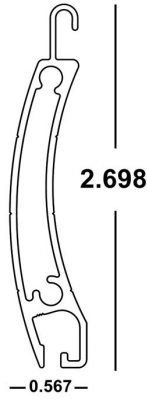

58MM BERTHA™ END RETENTION SYSTEM (ER)

Code Approvals: FBC (non-HVHZ); Open Back Slat: FBC (non-HVHZ), TDI

58mm BERTHA™ ER VENTED SLAT x 24'
40-COLOR-805PC
40-COLOR-810PC x 21' - **CLOSEOUT**

NON VENTED SLAT x 24'
40-WH-805PCNV White