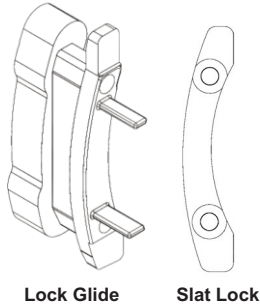

BERTHA™ SLAT LOCK

(Non-ER)

40-63-798

boxed - 1000 pcs

Lock Glide

Slat Lock

3" BERTHA™ ER TRACK x 24'

Felt: 41-HV-320

40-COLOR-824PC

Available in *White (WH)*, *Ivory (IV)*, *Bronze (MB)* and *Beige (BG)*