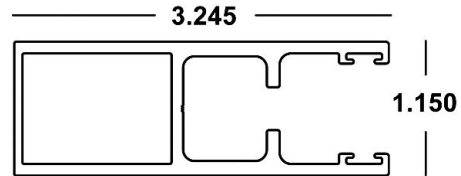

58MM BERTHA™ END RETENTION SYSTEM (ER)

Code Approvals: FBC (non-HVHZ); Open Back Slat: FBC (non-HVHZ), TDI, IBC/IRC

58mm BERTHA™ ER SLAT

Vented x 21'

40-COLOR-810PC

Vented x 24'

40-COLOR-805PC

Available in *White (WH)*, *Ivory (IV)*,
Bronze (MB) and *Beige (BG)*

NON Vented x 24'

40-WH-805PCNV

White

58mm BERTHA™ ER VIEW PORT SLAT x 24'

40-Color-805PCV PNV 1 x 2 Window

CLEAR POLYCARBONATE VIEW PORT INSERT X 8'

40-VP-805 1-7/16 x .090

BERTHA™ ER SLAT LOCK GLIDE

40-63-799

boxed - 500 sets left and right

BERTHA™ SLAT LOCK

(Non-ER)

40-63-798

boxed - 1000 pcs

3" BERTHA™ ER TRACK x 24'

Felt: 41-HV-320

40-COLOR-824PC

Available in *White (WH)*, *Ivory (IV)*, *Bronze (MB)* and *Beige (BG)*

BERTHA™ DADE TRACK x 24' 6"

(Non-ER)

Felt: 41-HV-160

41-COLOR-300

Available in *White (WH)*, *Ivory (IV)*, *Bronze (MB)*

BERTHA™ ER COVER CAP x 12'

Mates w/ Bertha™ Open Track

40-COLOR-486

Available in *White (WH)*, *Ivory (IV)*, *Bronze (MB)* and *Beige (BG)*

BERTHA™ ER OPEN TRACK x 22' 6"

(Open End)

Felt: 41-HV-320 Mates w/ Bertha™ Cover Cap

40-COLOR-800

Available in *White (WH)*, *Ivory (IV)*, *Bronze (MB)* and *Beige (BG)*

Hurricane 22

EMS FL

1-800-432-2204

(561) 588-4780 - fax

EMS NC

1-800-343-8154

(704) 391-2267 - fax

EMS TX

1-800-996-6061

(281) 656-2297 - fax

EMS MO

1-888-822-6061

(314) 344-3349 - fax

Additional Locations: West Palm Beach & Lakeland, FL; Newark, DE; Akron, OH, Van Buren, AR; Atlanta, GA and Dallas, TX

website: www.EasternMetal.com

e-mail: info@EasternMetal.com

version: 07/09/19