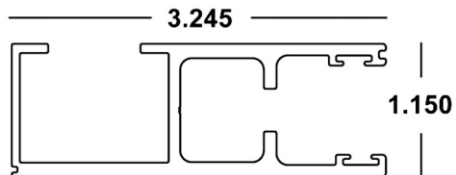

Hurricane 22