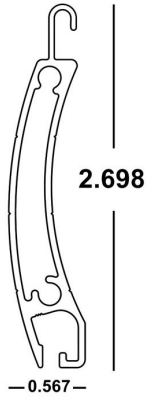

58MM BERTHA™ END RETENTION SYSTEM (ER)

Code Approvals: FBC (non-HVHZ); Open Back Slat: FBC (non-HVHZ), TDI, IBC/IRC

58mm BERTHA™ ER SLAT

Vented x 21'

40-COLOR-810PC

Vented x 24'

40-COLOR-805PC

Available in *White (WH)*, *Ivory (IV)*,
Bronze (MB) and *Beige (BG)*

NON Vented x 24'

40-WH-805PCNV

White