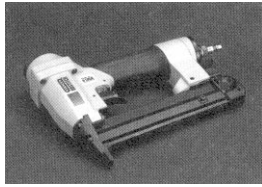

MI-11 Staple Gun
SPECIAL ORDER
52-00-080