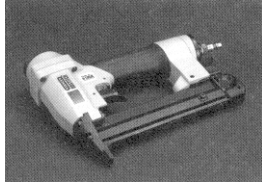

MI-11 Staple Gun
SPECIAL ORDER
52-00-080