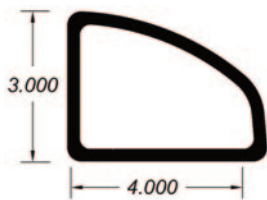

EASTERN METAL SUPPLY

D-Tube/Frame

D-Tube/Frame x 24' 6063-T52
52-63-14617 (FL/MO) 3.375 x 2.340

D-Tube/Frame x 24' 6063-T52
52-63-14617W (NC) 3.365 x 2.335

D-Tube/Frame x 24' 6063-T52
52-63-14618 4.000 x 3.000

D-Tube/Frame x 23' 6063-T66
52-63-14432 5.008 x 3.504

Features & Benefits

- Multiple sizes of newest style of T-Top frame on the market
- Provides sleek look while improving structural integrity
- Convenient welding attachment surfaces (52-63-14432)
- Additional options available