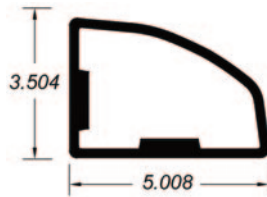

EASTERN METAL SUPPLY

D-Tube/Frame

D-Tube/Frame x 24' 6063-T52
52-63-14617 (FL/MO) 3.375 x 2.340

D-Tube/Frame x 24' 6063-T52
52-63-14617W (NC) 3.365 x 2.335

D-Tube/Frame x 24' 6063-T52
52-63-14618 4.000 x 3.000

D-Tube/Frame x 23' 6063-T66
52-63-14432 5.008 x 3.504

Features & Benefits

- Multiple sizes of newest style of T-Top frame on the market
- Provides sleek look while improving structural integrity
- Convenient welding attachment surfaces (52-63-14432)
- Additional options available