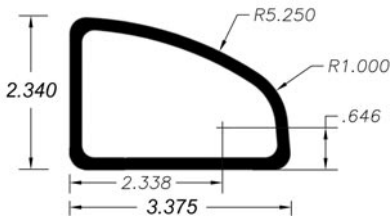

EASTERN METAL SUPPLY

D-Tube/Frame

D-Tube/Frame x 24' 6063-T52
52-63-14617 (FL/MO) 3.375 x 2.340

D-Tube/Frame x 24' 6063-T52
52-63-14617W (NC) 3.365 x 2.335

D-Tube/Frame x 24' 6063-T52
52-63-14618 4.000 x 3.000

D-Tube/Frame x 23' 6063-T66
52-63-14432 5.008 x 3.504

Features & Benefits

- Multiple sizes of newest style of T-Top frame on the market
- Provides sleek look while improving structural integrity
- Convenient welding attachment surfaces (52-63-14432)
- Additional options available