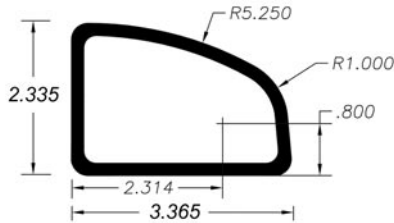

EASTERN METAL SUPPLY

D-Tube/Frame

D-Tube/Frame x 24' 6063-T52
52-63-14617 (FL/MO) 3.375 x 2.340

D-Tube/Frame x 24' 6063-T52
52-63-14617W (NC) 3.365 x 2.335

D-Tube/Frame x 24' 6063-T52
52-63-14618 4.000 x 3.000

D-Tube/Frame x 23' 6063-T66
52-63-14432 5.008 x 3.504

Features & Benefits

- Multiple sizes of newest style of T-Top frame on the market
- Provides sleek look while improving structural integrity
- Convenient welding attachment surfaces (52-63-14432)
- Additional options available