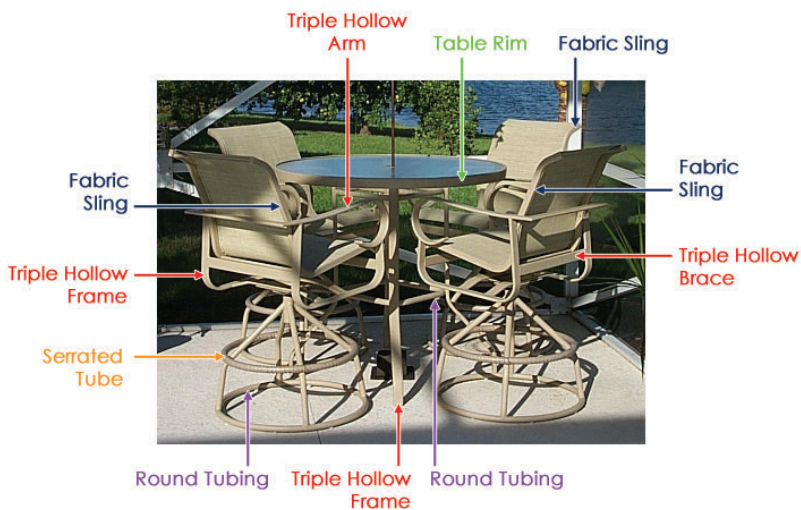

<p>1/2 x 1-3/4 Triple Mandrel Arm/Frame x 20' 51-00-093 6060 T52 M/F</p> 	<p>1-1/2 x 3/4 Furniture Arm/Frame x 24' 52-63-5377 6060 T52 M/F</p> 	<p>2-1/8 x 3/4 Large Triple Hollow Arm/Frame x 24' 52-63-12027 6063 T52 M/F</p> 	
<p>1-1/2 x 3/4 Oval Tube x 20' 52-63-13009 6060 T6 M/F</p> 	<p>.600 x .887 Oval Tube x 20' 52-63-3709 6063 T6 M/F</p> 	<p>.575 x .875 Oval Tube x 20' 52-63-2659 6063 T52 M/F</p> 	
<p>1.125 x .75 Sling Channel x 20' 52-63-3711 6063 T52 M/F</p> 	<p>1.125 x .812 Sling Channel x 20' 52-63-4955 6063 T6 M/F</p> 	<p>1.130 x .881 Heavy Sling "B" Channel x 20' 52-63-13025 6063 T52 M/F</p> 	<p>1/2 x 1-1/2 x .093 Table Rim Angle x 20' (Radius Corner) 11-63-351A 6063 T5 M/F</p> 

Furniture Grade Round Aluminum Tube

Stock Code	Size in Inches (Size x Wall)	Alloy
17-63-100	.750 x .065 x 24' (.620 ID)	6063 T52
17-63-110	.875 x .062 x 24' (.751 ID)	6060 T6
17-63-105	1 x .062 x 20' (.880 ID)	6060 T6
17-63-115FG	1 x .062 x 24' (.880 ID)	6060 T6
52-63-1272	1.250 x .062 x 24' (1.126 ID)	6060 T52