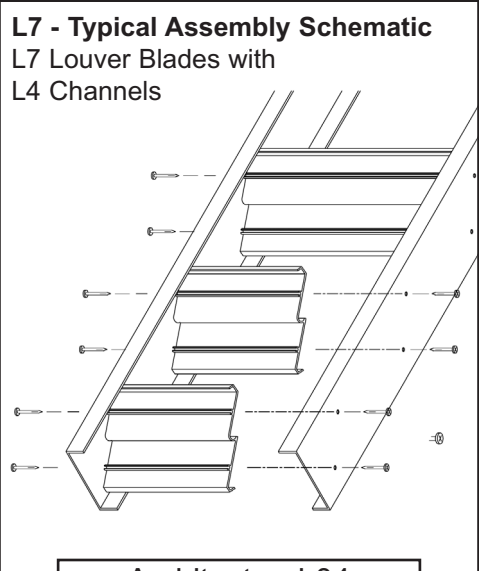

Louver Shapes

Florida items are available to all branches via shuttle.

L-2 - Louver Blade x 20' 51-63-067 wt/ft: 0.405 mates with L-5; 13-63-265 and 13-63-274	L-6 - Louver Blade x 24' 51-63-006 wall: .062 mates with L-5 2" x .375" Louver Blade x 16' 80-MF-013 wall: .045 mates with L-5	L-1 - Louver Blade x 24' 52-63-1913 51-63-062 x 20' wt/ft: 0.860 mates with L-4	L-7 - Louver Blade x 24' 31-63-100 wt/ft: 0.826 mates with L-4

Channels

2 x 0.75 x 23' 10" (L5) 13-63-262	Wall: .125/.093 mates with L-2 and L-6
2 x 1 x .125 13-63-265 x 20' 13-63-274 x 24'	Wall: .125 mates with L-2 mates with L-2
2.25 x .875 x .125 x 20' 13-63-270	Wall: .125 mates with L-2
4 x 1 x 20' (L4) 13-63-273 (with radius)	Wall: .105/.080 mates with L-7 and L-1

Mechanical Snap Fit Louver Frame

Cover (top) MILL ORDER 52-63-13631
Frame (bottom) MILL ORDER 52-63-13629
Cover mates with Frame (see below)
*Similar system shown on Architectural 03

2 x 12 x .156 Rectangular Tube
2178-008 (MO) (with 4 screw receivers)

Architectural 04

  Eastern Metal Supply Quality Shapes In Aluminum	EMS FL 1-800-432-2204 (561) 588-4780 - fax	EMS NC 1-800-343-8154 (704) 391-2267 - fax	EMS TX 1-800-996-6061 (281) 656-2297 - fax	EMS MO 1-888-822-6061 (314) 344-3349 - fax
	Additional Locations: West Palm Beach & Lakeland, FL; Newark, DE; Akron, OH, Van Buren, AR; Atlanta, GA and Dallas, TX			
	website: www.EasternMetal.com e-mail: info@EasternMetal.com version: 07/15/19			
	Quality Shapes In Aluminum