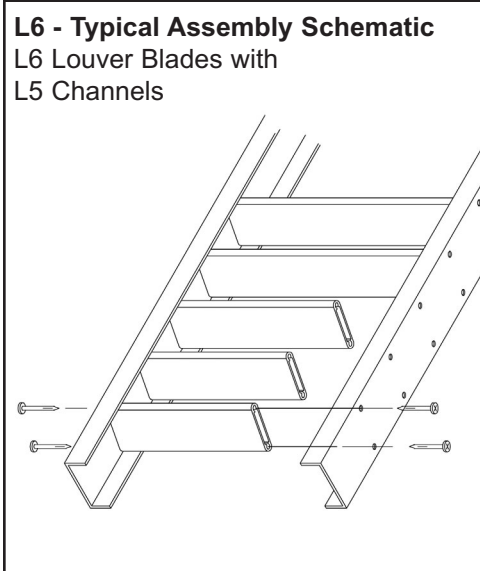

Louver Shapes

Florida items are available to all branches via shuttle.

L-2 - Louver Blade x 20' 51-63-067 wt/ft: 0.405 mates with L-5; 13-63-265 and 13-63-274	L-6 - Louver Blade x 24' 51-63-006 wall: .062 mates with L-5 2" x .375" Louver Blade x 16' 80-MF-013 wall: .045 mates with L-5	L-1 - Louver Blade x 24' 52-63-1913 51-63-062 x 20' wt/ft: 0.860 mates with L-4	L-7 - Louver Blade x 24' 31-63-100 wt/ft: 0.826 mates with L-4

Channels

2 x 0.75 x 23' 10" (L5) 13-63-262	Wall: .125/.093 mates with L-2 and L-6
2 x 1 x .125 13-63-265 x 20' 13-63-274 x 24'	Wall: .125 mates with L-2 mates with L-2
2.25 x .875 x .125 x 20' 13-63-270	Wall: .125 mates with L-2
4 x 1 x 20' (L4) 13-63-273 (with radius)	Wall: .105/.080 mates with L-7 and L-1

Mechanical Snap Fit Louver Frame

Cover (top) MILL ORDER 52-63-13631
Frame (bottom) MILL ORDER 52-63-13629
Cover mates with Frame (see below)
*Similar system shown on Architectural 03

2 x 12 x .156 Rectangular Tube
2178-008 (MO) (with 4 screw receivers)

Architectural 04

  Eastern Metal Supply Quality Shapes In Aluminum	EMS FL 1-800-432-2204 (561) 588-4780 - fax	EMS NC 1-800-343-8154 (704) 391-2267 - fax	EMS TX 1-800-996-6061 (281) 656-2297 - fax	EMS MO 1-888-822-6061 (314) 344-3349 - fax
	Additional Locations: West Palm Beach & Lakeland, FL; Newark, DE; Akron, OH, Van Buren, AR; Atlanta, GA and Dallas, TX			
	website: www.EasternMetal.com e-mail: info@EasternMetal.com version: 07/15/19			
	Quality Shapes In Aluminum