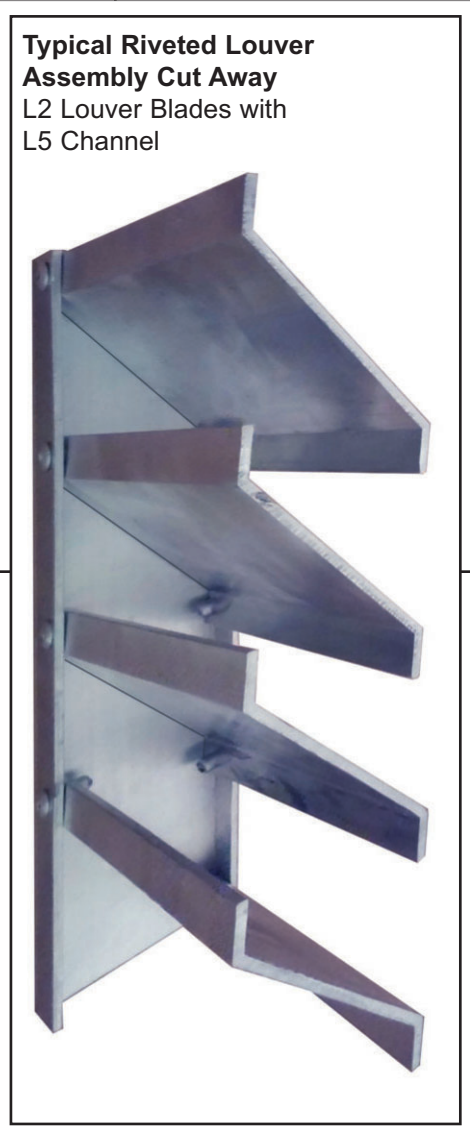

# Louver Shapes

Florida items are available to all branches via shuttle.

<p><b>L-2 - Louver Blade x 20'</b>  <b>51-63-067</b>                  wt/ft: 0.405                  mates with L-5; 13-63-265                  and 13-63-274</p> 	<p><b>L-6 - Louver Blade x 24'</b>  <b>51-63-006</b>                  wall: .062 mates with L-5</p>  <p><b>2" x .375" Louver Blade x 16'</b>  <b>80-MF-013</b>                  wall: .045 mates with L-5</p> 	<p><b>L-1 - Louver Blade x 24'</b>  <b>52-63-1913</b>  <b>51-63-062 x 20'</b>                  wt/ft: 0.860                  mates with L-4</p> 	<p><b>L-7 - Louver Blade x 24'</b>  <b>31-63-100</b>                  wt/ft: 0.826                  mates with L-4</p> 
---	---	--	--

**Channels**

<b>2 x 0.75 x 23' 10" (L5)</b> 13-63-262	Wall: .125/.093 mates with L-2 and L-6
<b>2 x 1 x .125</b> 13-63-265 x 20' 13-63-274 x 24'	Wall: .125 mates with L-2 mates with L-2
<b>2.25 x .875 x .125 x 20'</b> 13-63-270	Wall: .125 mates with L-2
<b>4 x 1 x 20' (L4)</b> 13-63-273 (with radius)	Wall: .105/.080 mates with L-7 and L-1

**2 x 12 x .156 Rectangular Tube**  
 2178-008 (MO) (with 4 screw receivers)

Architectural 04

 <b>Eastern Metal Supply</b> Quality Shapes In Aluminum	<p><b>EMS FL</b>                  1-800-432-2204                  (561) 588-4780 - fax</p>	<p><b>EMS NC</b>                  1-800-343-8154                  (704) 391-2267 - fax</p>	<p><b>EMS TX</b>                  1-800-996-6061                  (281) 656-2297 - fax</p>	<p><b>EMS MO</b>                  1-888-822-6061                  (314) 344-3349 - fax</p>
	<p>Additional Locations: West Palm Beach &amp; Lakeland, FL; Newark, DE; Akron, OH, Van Buren, AR; Atlanta, GA and Dallas, TX</p>			
	<p>website: <a href="http://www.EasternMetal.com">www.EasternMetal.com</a> e-mail: <a href="mailto:info@EasternMetal.com">info@EasternMetal.com</a> version: 07/15/19</p>			
	<p>Quality Shapes In Aluminum</p>			