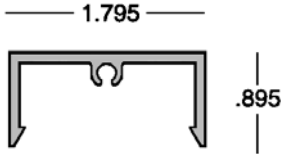

Bottom Channel - HR-3
HR-3-WH White x 19' 6"
HR-3-BR Bronze x 19' 6"
HR-3-BR (MO) MO Bronze x 19' 6"
HR-3-BK Black x 19' 6"
HR-3-MF (MO) Mill Finish x 19' 6"
All mate with HR-2; 8 pc sub-bundles

Accepts Casting:
Wall Mount #54: 21-00-316

Snap Channel - HR-12
HR-12-WH White x 19' 6"
HR-12-BR Bronze x 19' 6"
HR-12-BK Black x 19' 6"
12 pc sub-bundles