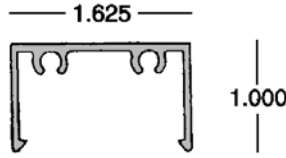

Accepts Casting:
Wall Mount #39: 21-00-185

Bottom Channel - HR-12A
HR-12A-WH White x 19' 6"
HR-12A-BR Bronze x 19' 6"
12 pc sub-bundles