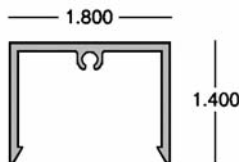

Accepts Casting:
Floor Flange #50: 21-00-195
Floor Flange #50HD 21-00-196

Snap Post - HR-16
HR-16-WH-1 White x 18' 6"
mates with HR-15; 8 pc sub-bundles