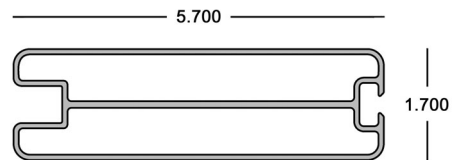

Top Rail Stiffener x 24' (MES/ALZ)
for 2x3.5 webbed rail
65-05-039 (NC/MO) 6005-T5

Top Rail Stiffener x 24' (WALZ)
65-63-027 (NC/DE)

Top Rail Stiffener x 24' (LP)
13-63-377 (TX)

K-Top Rail - KHR REV
MILL ORDER *EMSASI35824 (NC)*

YK Stiffener x 24'
65-63-057 (NC/MO/DE)
6063-T5

2 x 6 WT Pergola Stiffener
for 2 x 6 Rails
65-63-052 (DE) x 16'
65-63-087 (DE) x 24'

BLACKline
U-Support Stiffener x 6'
for 2" x 2-1/2"
65-63-039 (NC)

Stiffeners, Enclosures & Gates 04

Eastern Metal Supply
Quality Shapes In Aluminum

EMS FL

1-800-432-2204
(561) 588-4780 - fax

EMS NC

1-800-343-8154
(704) 391-2267 - fax

EMS TX

1-800-996-6061
(281) 656-2297 - fax

EMS MO

1-888-822-6061
(314) 344-3349 - fax

Additional Locations: West Palm Beach & Lakeland, FL; Newark, DE; Birmingham, AL; Akron, OH and Van Buren, AR

website: www.EasternMetal.com

e-mail: info@EasternMetal.com

version: 11/29/18