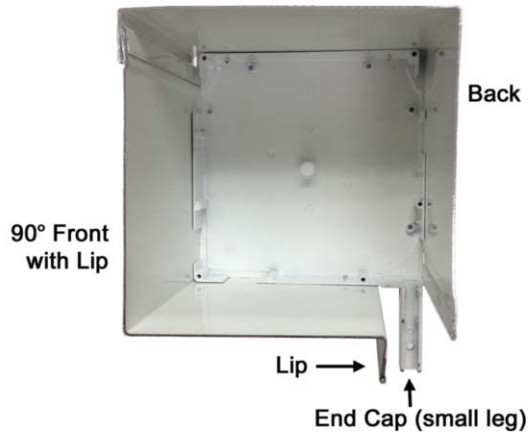

Hurricane 34

Eastern Metal Supply
Quality Shapes In Aluminum

EMS FL

1-800-432-2204
(561) 588-4780 - fax

EMS NC

1-800-343-8154
(704) 391-2267 - fax

EMS TX

1-800-996-6061
(281) 656-2297 - fax

EMS MO

1-888-822-6061
(314) 344-3349 - fax

Additional Locations: West Palm Beach & Lakeland, FL; Newark, DE and Birmingham, AL

website: www.easternmetal.com

e-mail: info@easternmetal.com

version: 07/11/13