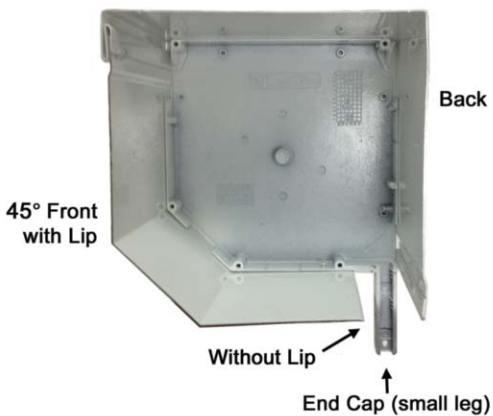

7" 45° HOOD WITHOUT LIP