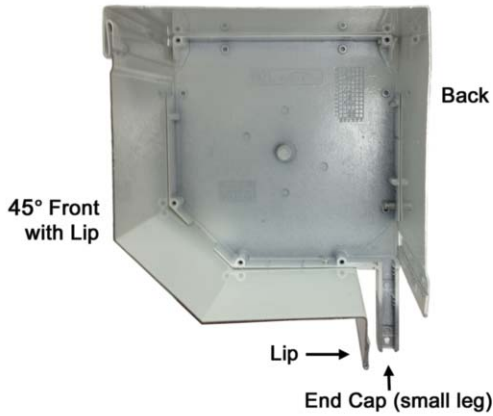

ROLL SHUTTER COMPONENTS: Roll Shutter Hoods (Custom Sizes Available)

45° HOODS - SMALL LEG End Cap

Colors Available: White: WH • Bronze: MB • Ivory: IV • Beige: BG

Product Code	Description	Style
120-COLOR-5FL45	5" HOOD	45° Front with Lip
120-COLOR-5FN45	5" HOOD	45° Front (No Lip)
120-COLOR-5B	5" HOOD	Back
120-COLOR-5.5FL45	5.5" HOOD	45° Front with Lip
120-COLOR-5.5FN45	5.5" HOOD	45° Front (No Lip)
120-COLOR-5.5B	5.5" HOOD	Back
120-COLOR-6FL45	6" HOOD	45° Front with Lip
120-COLOR-6FN45	6" HOOD	45° Front (No Lip)
120-COLOR-6B	6" HOOD	Back
120-COLOR-6.5FL45	6.5" HOOD	45° Front with Lip
120-COLOR-6.5FN45	6.5" HOOD	45° Front (No Lip)
120-COLOR-6.5B	6.5" HOOD	Back
120-COLOR-7FL45	7" HOOD	45° Front with Lip
120-COLOR-7FN45	7" HOOD	45° Front (No Lip)
120-COLOR-7B	7" HOOD	Back
120-COLOR-8FL45	8" HOOD	45° Front with Lip
120-COLOR-8FN45	8" HOOD	45° Front (No Lip)
120-COLOR-8B	8" HOOD	Back

7" 45° HOOD WITH LIP