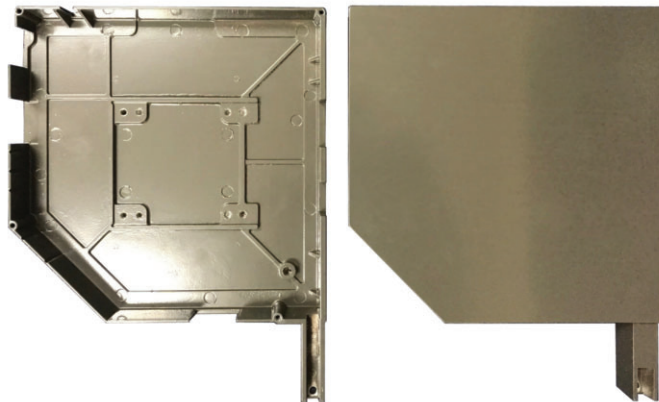

Hurricane 31

Eastern Metal Supply
Quality Shapes In Aluminum

EMS FL
1-800-432-2204
(561) 588-4780 - fax

EMS NC
1-800-343-8154
(704) 391-2267 - fax

EMS TX
1-800-996-6061
(281) 656-2297 - fax

EMS MO
1-888-822-6061
(314) 344-3349 - fax

Additional Locations: West Palm Beach & Lakeland, FL; Newark, DE; Akron, OH, Van Buren, AR; Atlanta, GA and Dallas, TX
website: www.easternmetal.com **e-mail:** info@easternmetal.com **version:** 09/04/19