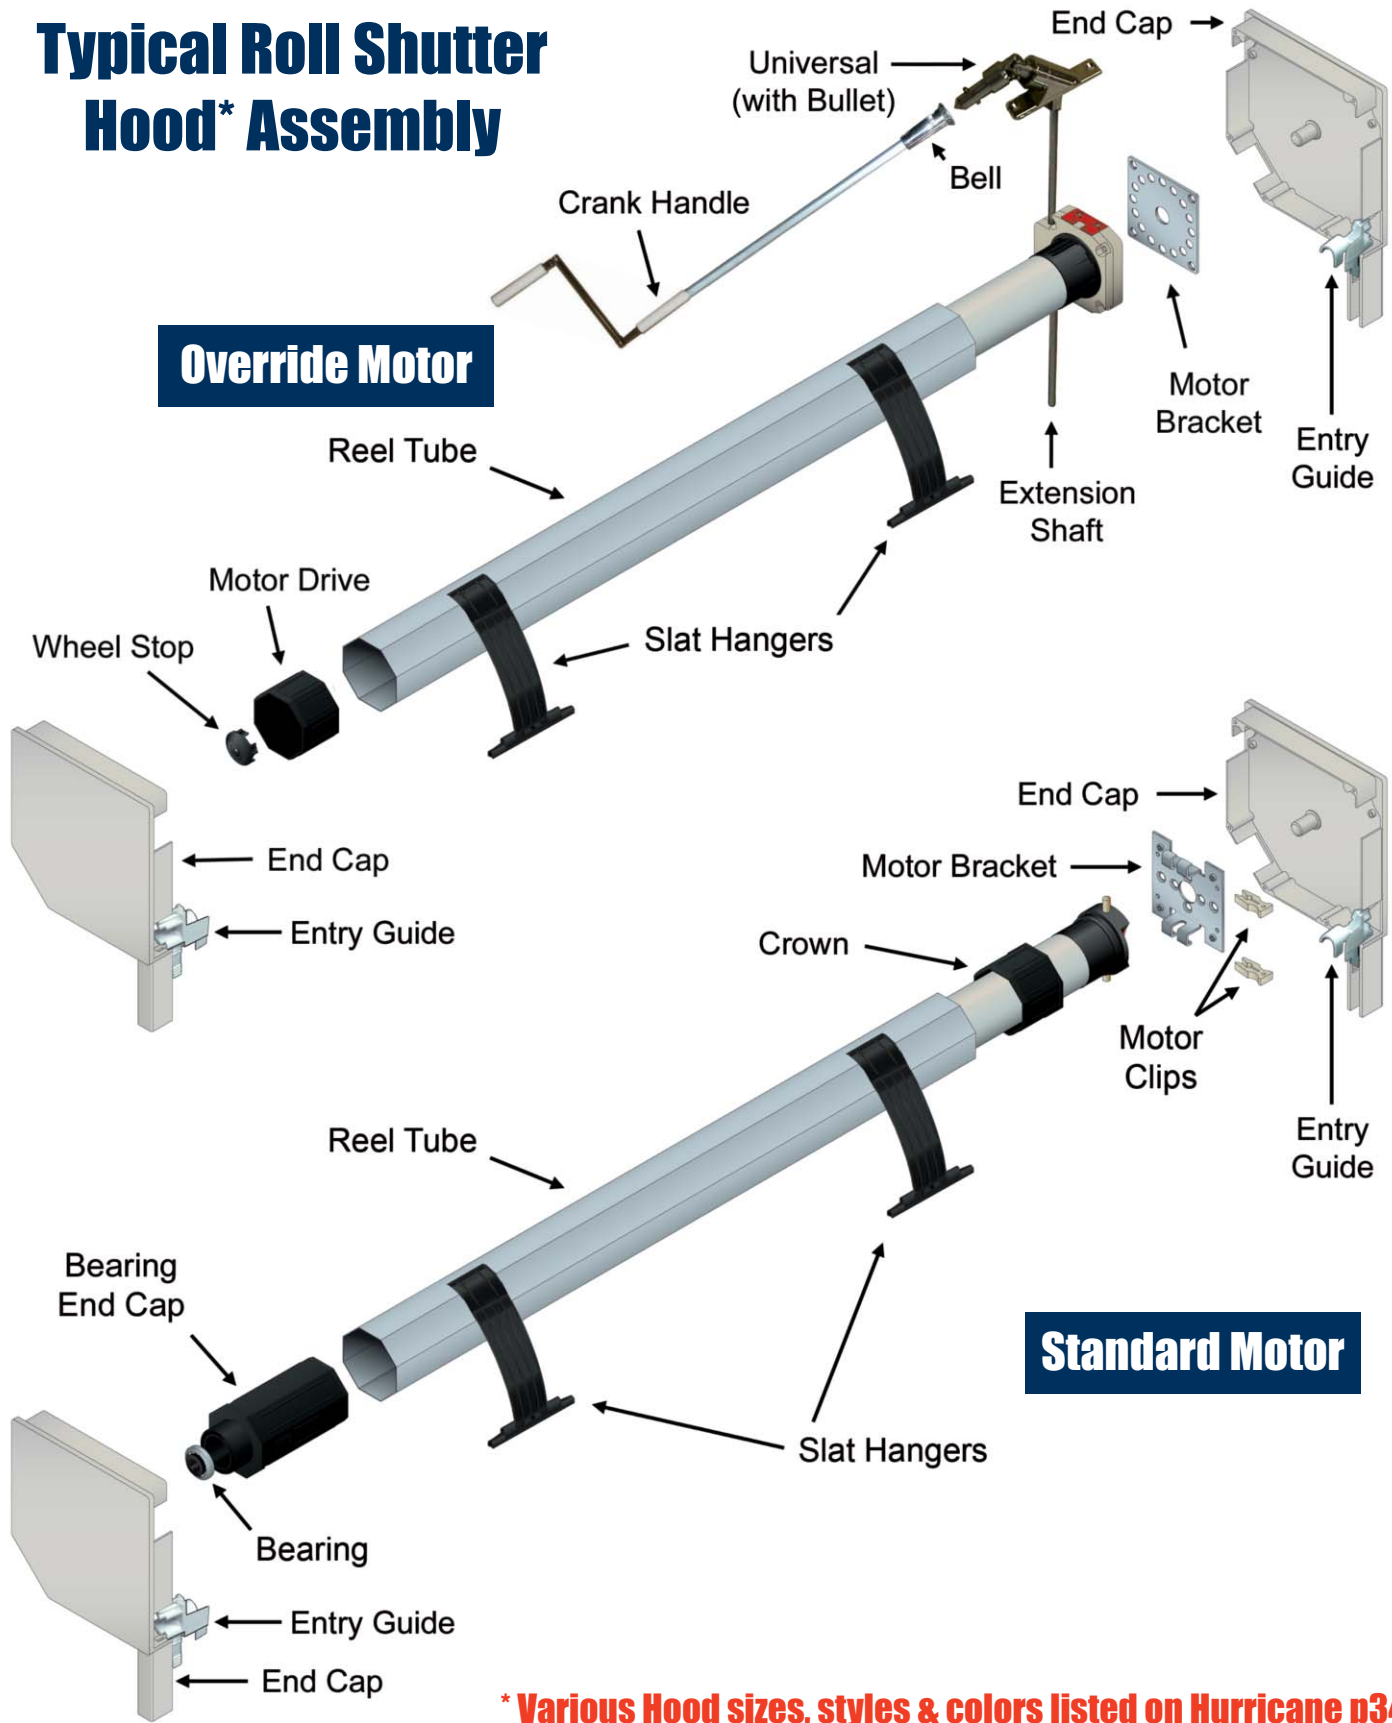

EMS MO

1-888-822-6061
(314) 344-3349 - fax

Additional Locations: West Palm Beach & Lakeland, FL; Newark, DE and Birmingham, AL

website: www.easternmetal.com

e-mail: info@easternmetal.com

version: 07/11/13

Typical Roll Shutter Hood* Assembly