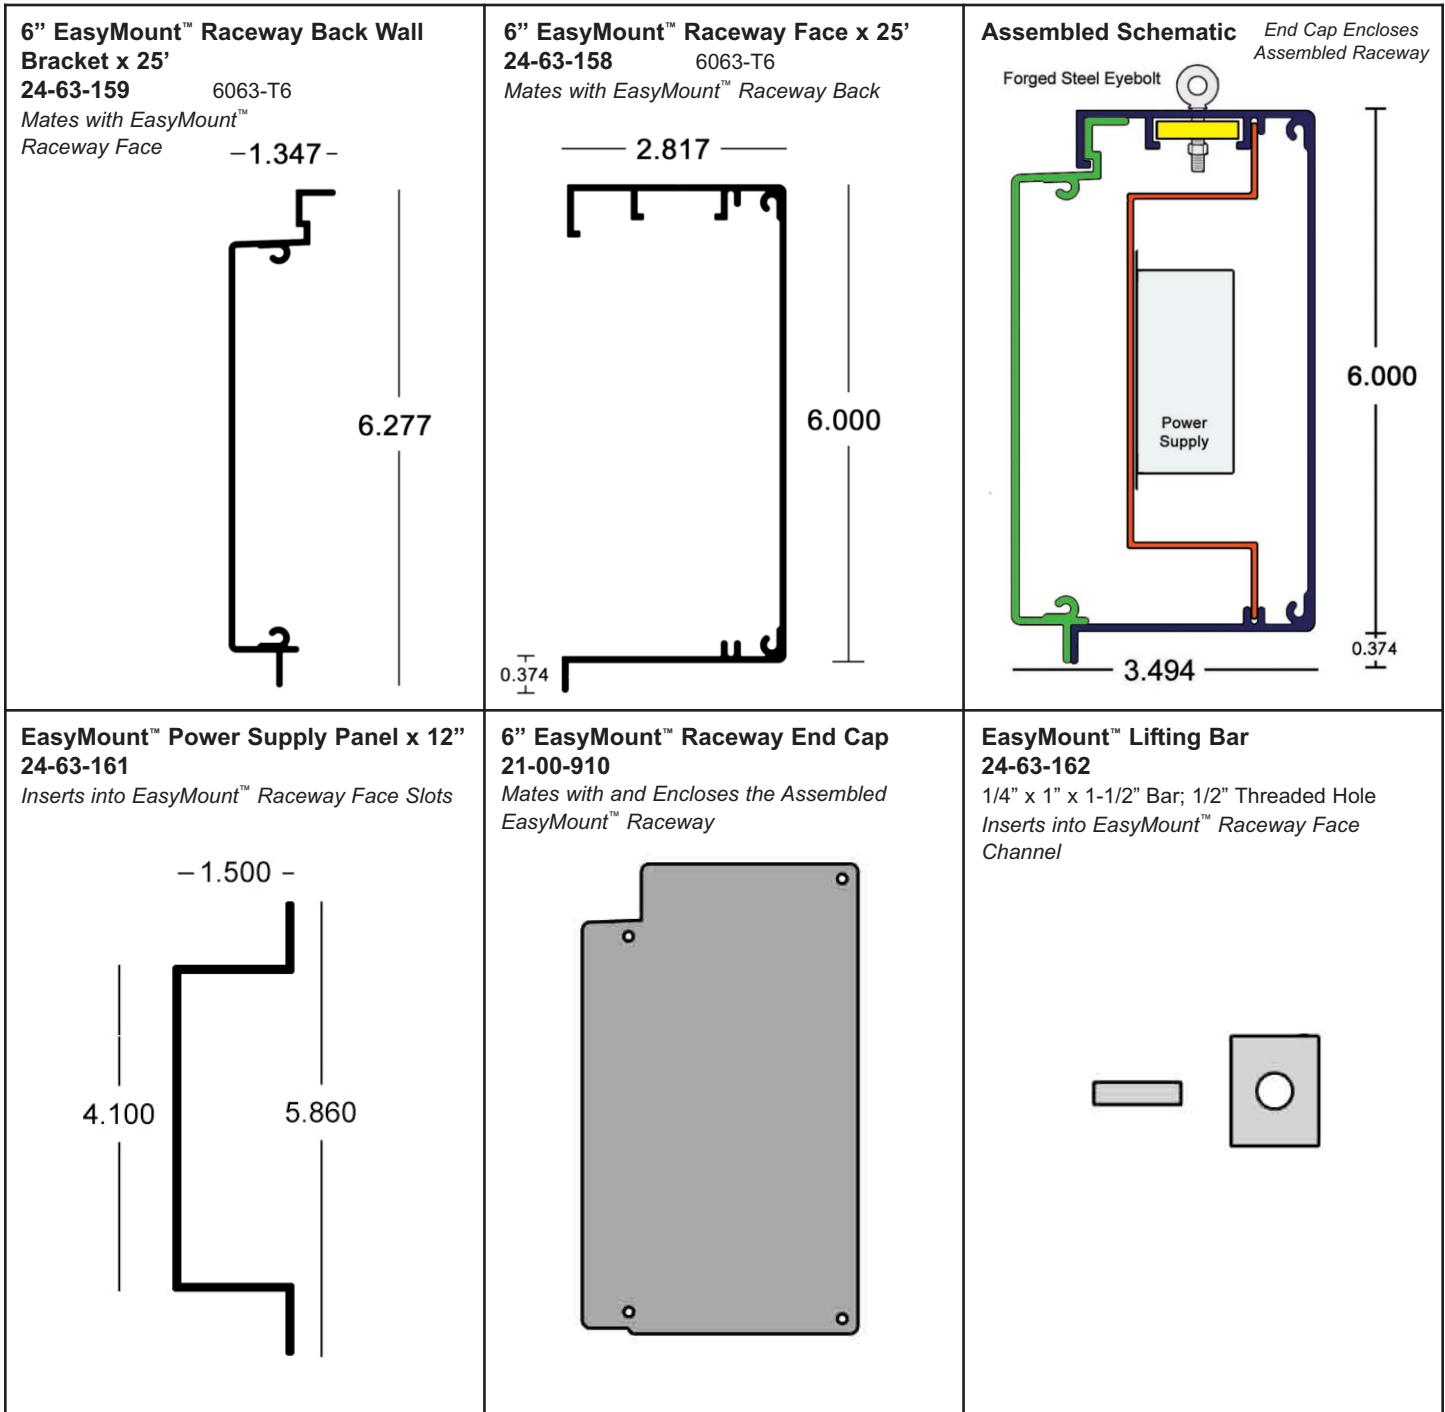

EasyMount™ Channel Letter Raceway

Exclusively Distributed by **Eastern Metal Supply**

NEW!
Revolutionary
Patented Design

Eastern Metal Supply
Quality Shapes In Aluminum

EMS FL

1-800-432-2204
(561) 588-4780 - fax

EMS NC

1-800-343-8154
(704) 391-2267 - fax

EMS TX

1-800-996-6061
(281) 656-2297 - fax

EMS MO

1-888-822-6061
(314) 344-3349 - fax

Additional Locations: West Palm Beach & Lakeland, FL; Newark, DE; Birmingham, AL, Akron, OH and Van Buren, AR

website: www.EasternMetal.com e-mail: info@EasternMetal.com **EasyMount 05/01/18**