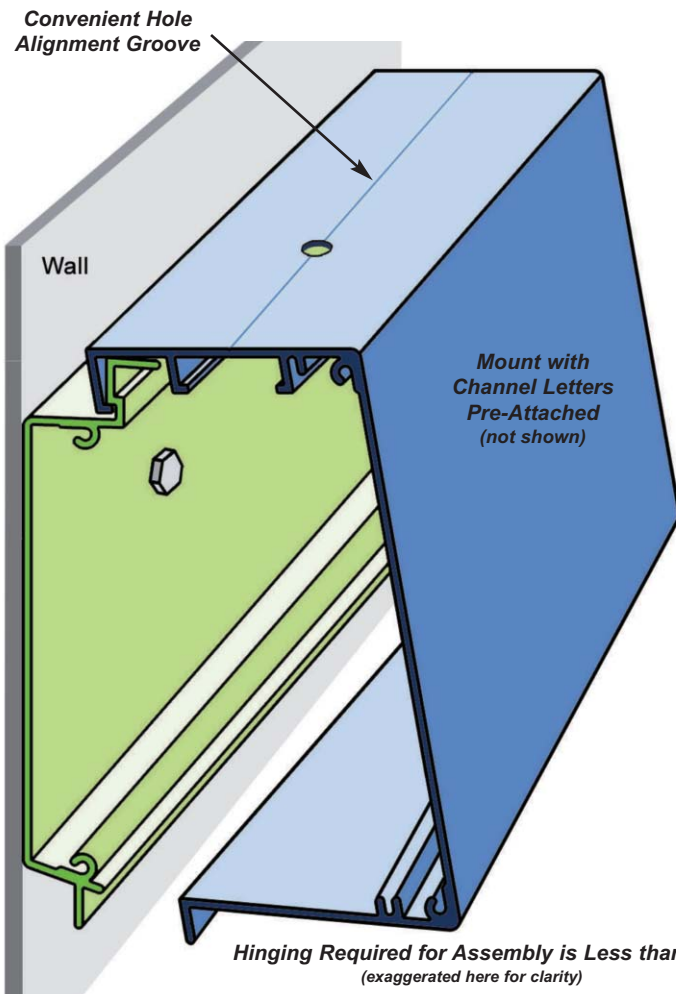

FEATURES & BENEFITS:

Saves Time & Money:

- Faster Installation • Reduced Labor Cost
- Minimal Fabrication Time

Simple Installation:

- Easily Mounted Structural Raceway Back
- Easily Attach Raceway Face with Pre-Mounted Channel Letters which Drops and Locks into Place
- Virtually Invisible Raceway Back Helps Create a Sleek Look
- Unique Design Reduces Possibility of Channel Letter Damage

Easy Access:

- Reduced Maintenance Times
- Change Letters Without Removing Entire Raceway
- Power Supply Panel Slides In-and-Out Via Convenient Slots
- End Access Improves Serviceability when Channel Letters are Large or have ACM Backing