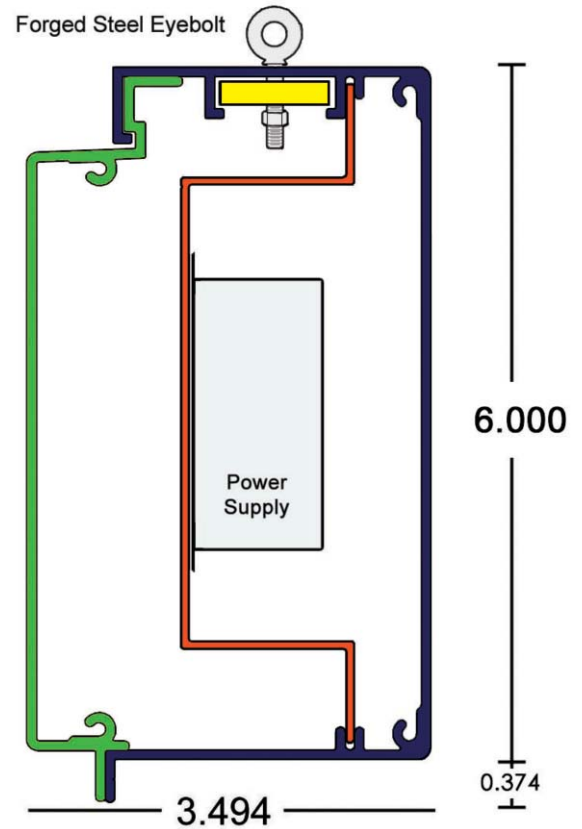

FEATURES & BENEFITS:

Saves Time & Money:

- Faster Installation • Reduced Labor Cost
- Minimal Fabrication Time

Simple Installation:

- Easily Mounted Structural Raceway Back
- Easily Attach Raceway Face with Pre-Mounted Channel Letters which Drops and Locks into Place
- Virtually Invisible Raceway Back Helps Create a Sleek Look
- Unique Design Reduces Possibility of Channel Letter Damage