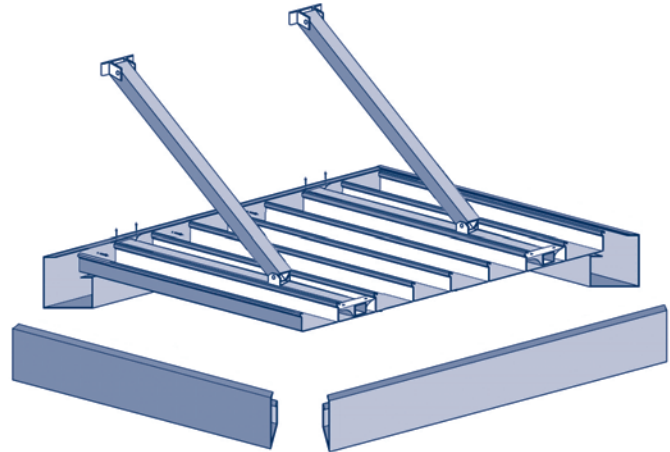

Sunshades, Louvers & Canopies - see ARCHITECTURAL SYSTEMS pp 01-06

Awning 04

Eastern Metal Supply
Quality Shapes In Aluminum

EMS FL
1-800-432-2204

(561) 588-4780 - fax

EMS NC

1-800-343-8154

(704) 391-2267 - fax

EMS TX

1-800-996-6061

(281) 656-2297 - fax

EMS MO

1-888-822-6061

(314) 344-3349 - fax

Additional Locations: West Palm Beach & Lakeland, FL; Newark, DE; Birmingham, AL; Akron, OH; Van Buren, AR

website: www.EasternMetal.com

e-mail: info@EasternMetal.com

version: 01/19/16