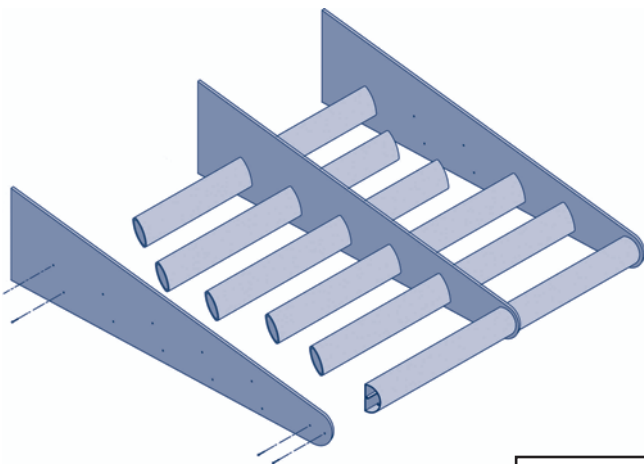

Sunshades, Louvers & Canopies - see ARCHITECTURAL SYSTEMS pp 01-06

Awning 04

Eastern Metal Supply
Quality Shapes In Aluminum

EMS FL
1-800-432-2204

(561) 588-4780 - fax

EMS NC

1-800-343-8154

(704) 391-2267 - fax

EMS TX

1-800-996-6061

(281) 656-2297 - fax

EMS MO

1-888-822-6061

(314) 344-3349 - fax

Additional Locations: West Palm Beach & Lakeland, FL; Newark, DE; Birmingham, AL; Akron, OH; Van Buren, AR

website: www.EasternMetal.com

e-mail: info@EasternMetal.com

version: 01/19/16