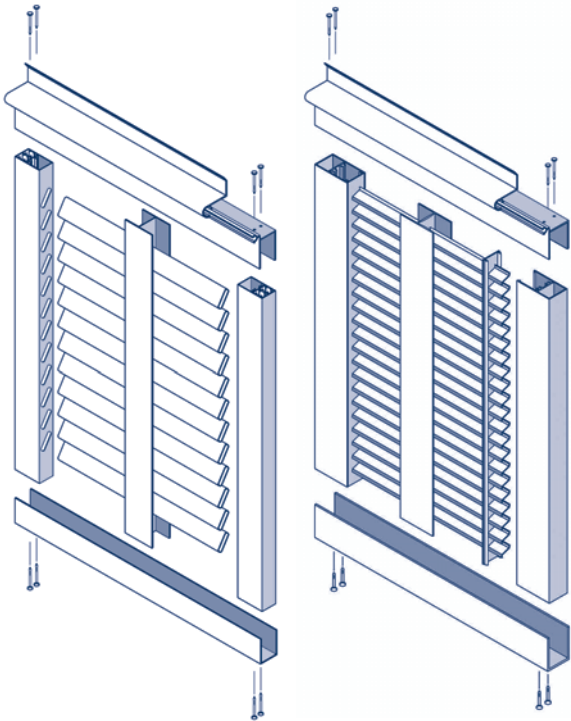

Decorative Bahama/Colonial Systems - see HURRICANE & SECURITY pp 42-55