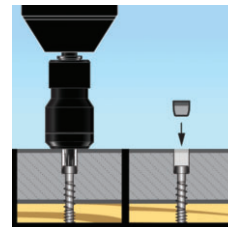

316 Stainless Steel Available by Request

Pro-Plug® Kit

Pro-Plug® Screw Depth Setter

Code	Description
BDA580	Pro-Plug® Screw Depth Setter - Plug Depth (1 Tool)

Pro-Plug® Screw Depth Setter

DECK AREA COVERAGE	
Deck Screws & Pro-Plug	
Based on 16" Joist Spacing	
Pack Size	Coverage
350	100 SF
1050	300 SF
1750	500 SF
Fascia Screws	
Pack Size	Coverage
100	40 LF
350	140 LF