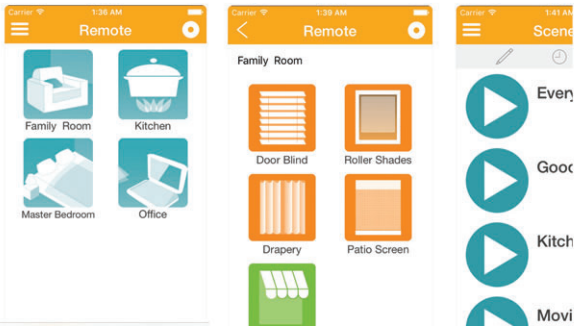

Download the "Somfy myLink" App!

Available in the GOOGLE PLAY and APP STORE

Q somfy mylink X Cancel

4.2 ★★★★★
2.09K Ratings

ALEXA & GOOGLE HOME

Both Compatible with Dooya Smart Hub

Eastern Metal Supply www.easternmetal.com • info@easternmetal.com